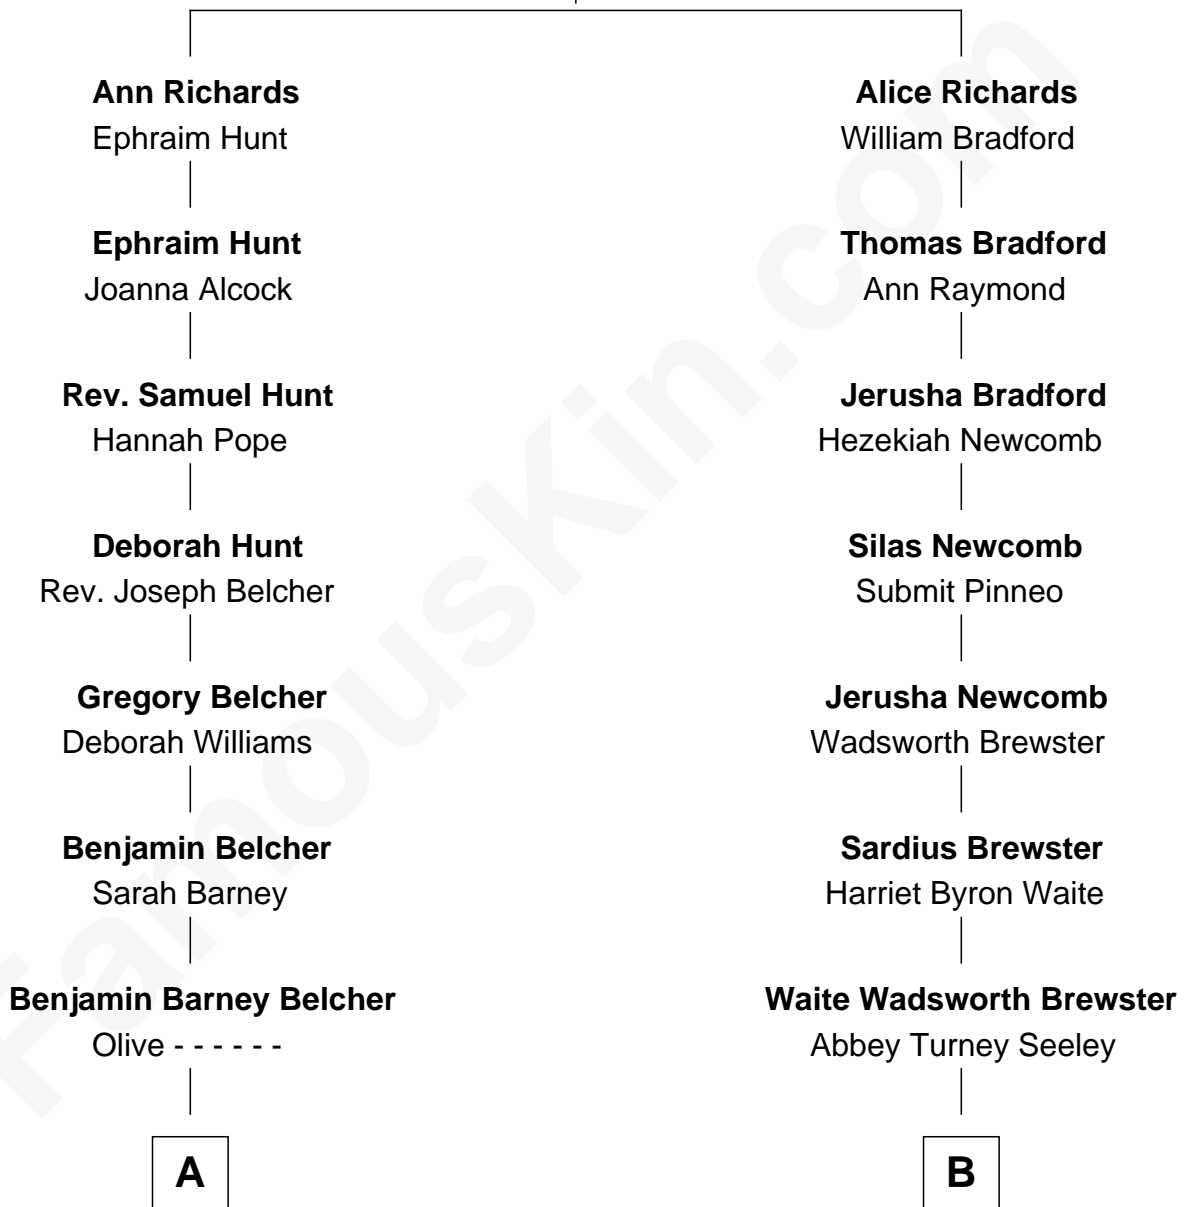

## Relationship Chart of

### General Douglas MacArthur

*U.S. Army - World War II*

9th cousin 1 time removed of

**Diane Brewster**

*TV and Movie Actress*

**Thomas Richards**

*Welthian - - - - -*

**A**

**Aurelia Belcher**  
Arthur MacArthur

**Gen. Arthur MacArthur**  
Mary Pinckney Hardy

**General Douglas MacArthur**  
*U.S. Army - World War II*

**B**

**Arthur Seeley Brewster**  
Annie Harriet Byard

**Reginald Raymond Brewster**  
Grace Anna Sloane