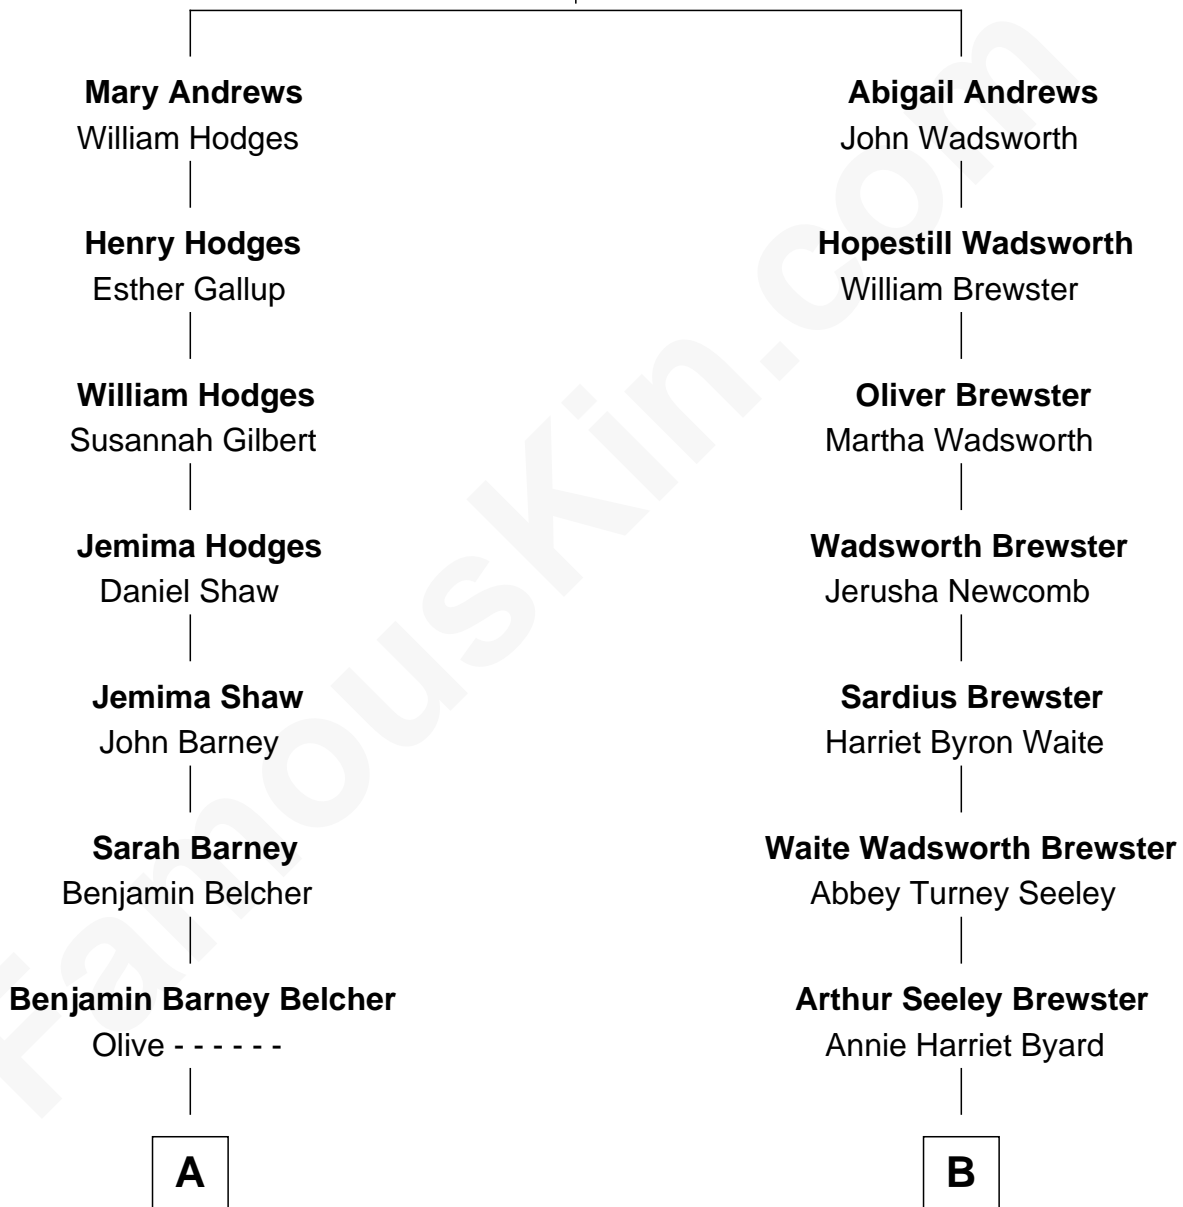

## Relationship Chart of General Douglas MacArthur

*U.S. Army - World War II*

9th cousin of

**Diane Brewster**

*TV and Movie Actress*

**Henry Andrews**

Mary - - - - -

**A**

**Aurelia Belcher**  
Arthur MacArthur

**Gen. Arthur MacArthur**  
Mary Pinckney Hardy

**General Douglas MacArthur**  
*U.S. Army - World War II*

**B**

**Reginald Raymond Brewster**  
Grace Anna Sloane

**Phillip Sloane Brewster**  
Geraldine Craddock

**Diane Brewster**  
*TV and Movie Actress*

FamousKin.com