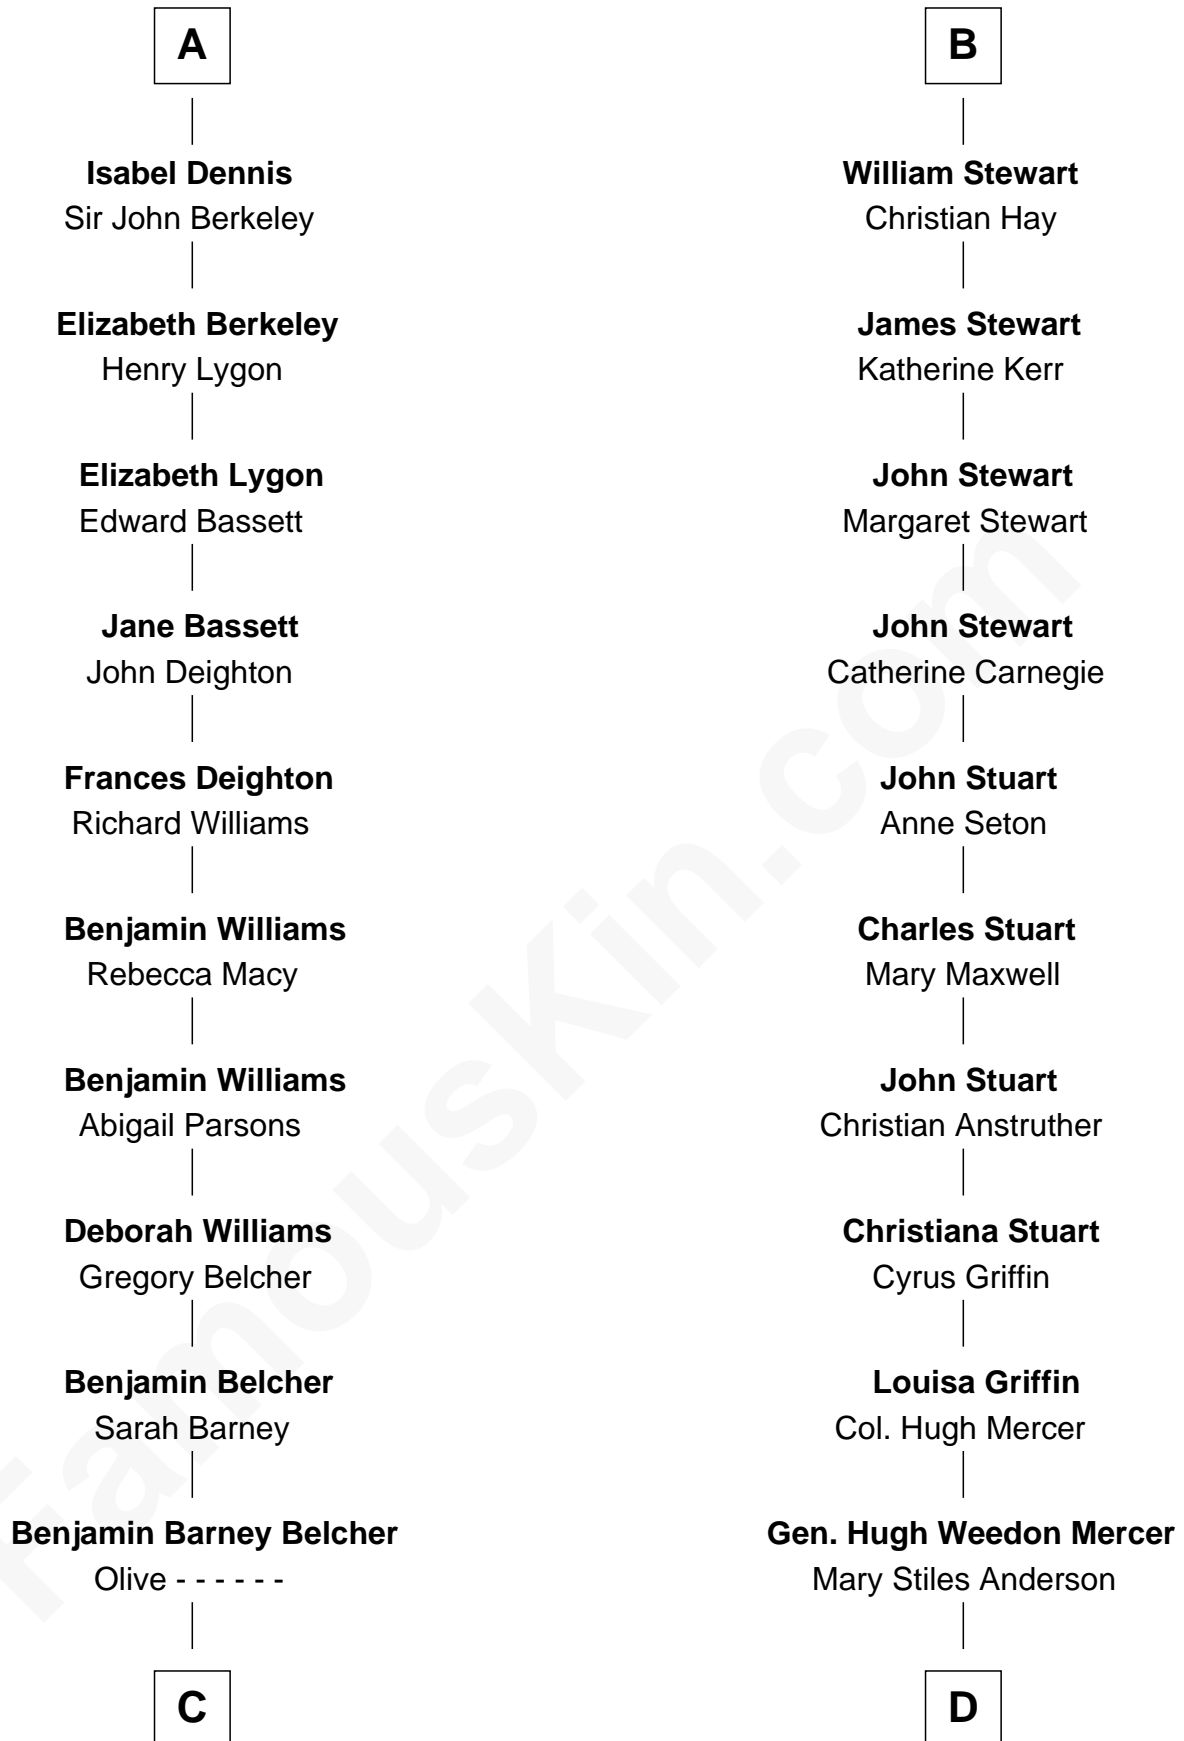

FamousKin.com

Relationship Chart of

General Douglas MacArthur

U.S. Army - World War II

19th cousin of

Johnny Mercer

Songwriter and Co-Founder of Capitol Records

C

Aurelia Belcher
Arthur MacArthur

Gen. Arthur MacArthur
Mary Pinckney Hardy

General Douglas MacArthur
U.S. Army - World War II

D

George Anderson Mercer
Nanny Maury Herndon

George Anderson Mercer
Lillian Elizabeth Ciucevich