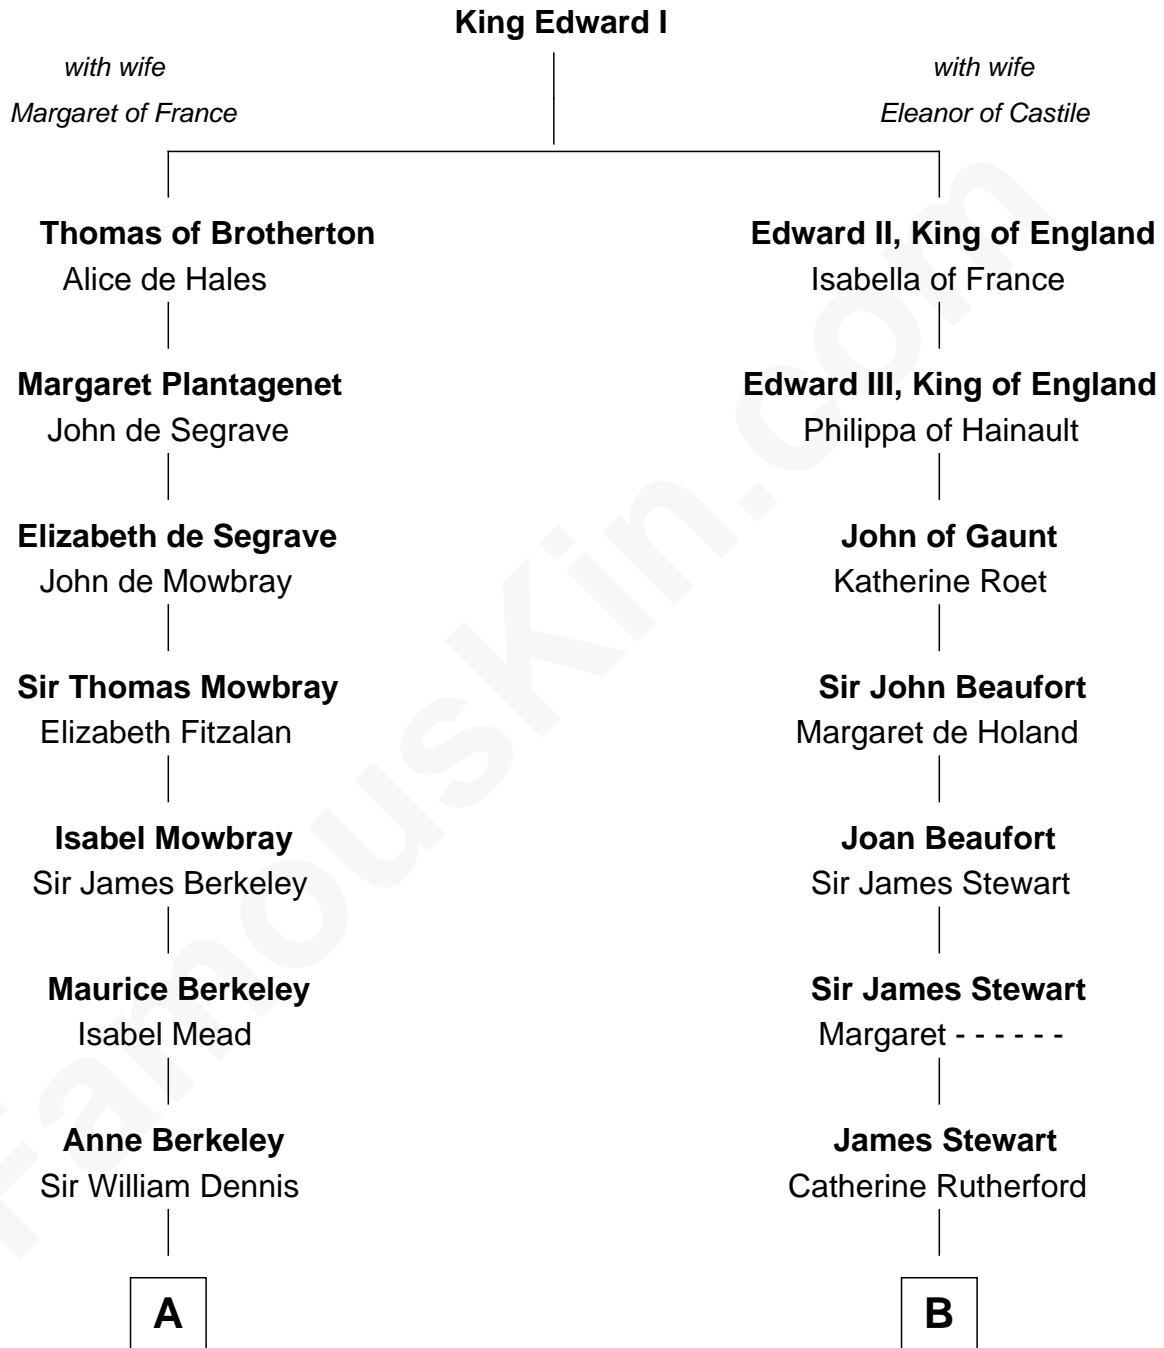

FamousKin.com

Relationship Chart of

General Douglas MacArthur

U.S. Army - World War II

19th cousin of

Johnny Mercer

Songwriter and Co-Founder of Capitol Records

C

Aurelia Belcher
Arthur MacArthur

Gen. Arthur MacArthur
Mary Pinckney Hardy

General Douglas MacArthur
U.S. Army - World War II

D

George Anderson Mercer
Nanny Maury Herndon

George Anderson Mercer
Lillian Elizabeth Ciucevich