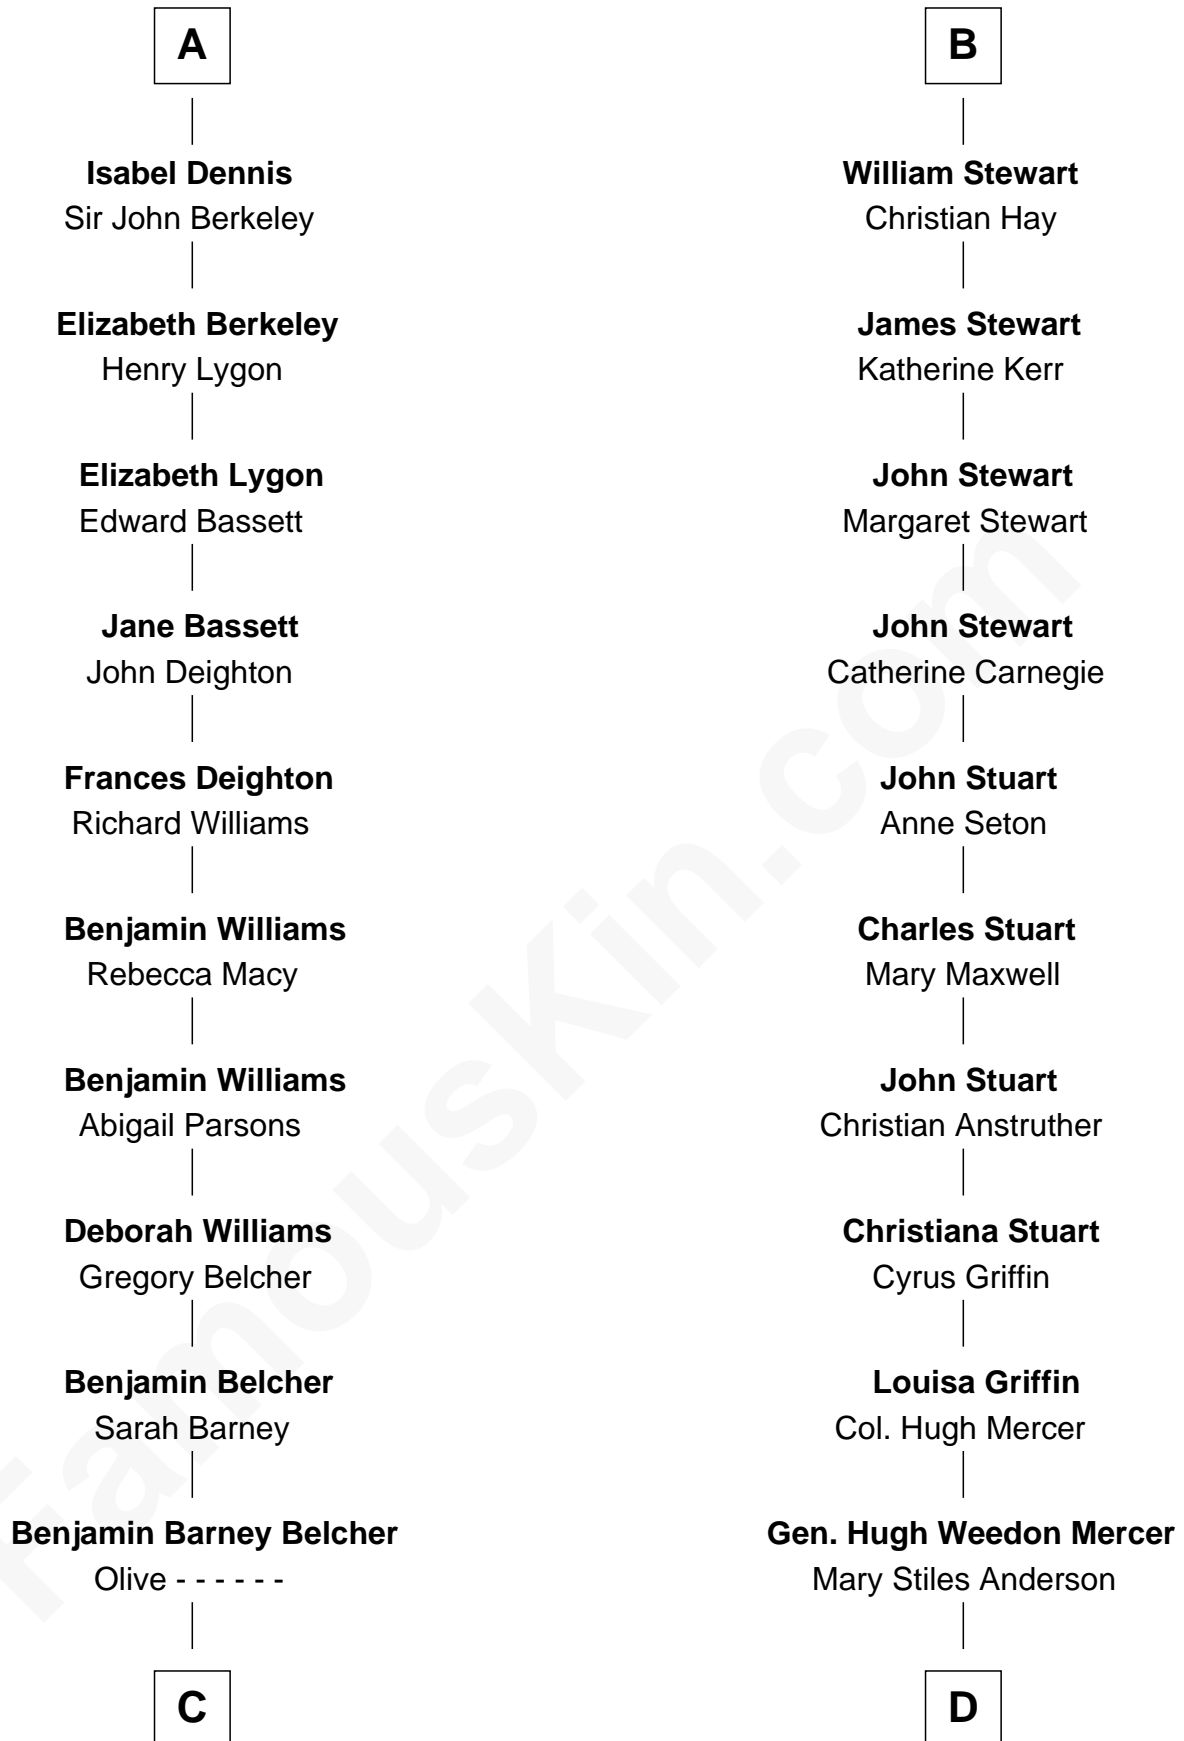

FamousKin.com

Relationship Chart of General Douglas MacArthur

U.S. Army - World War II

19th cousin of

Johnny Mercer

Songwriter and Co-Founder of Capitol Records

C

Aurelia Belcher
Arthur MacArthur

Gen. Arthur MacArthur
Mary Pinckney Hardy

General Douglas MacArthur
U.S. Army - World War II

D

George Anderson Mercer
Nanny Maury Herndon

George Anderson Mercer
Lillian Elizabeth Ciucevich

Johnny Mercer
Co-Founder of Capitol Records