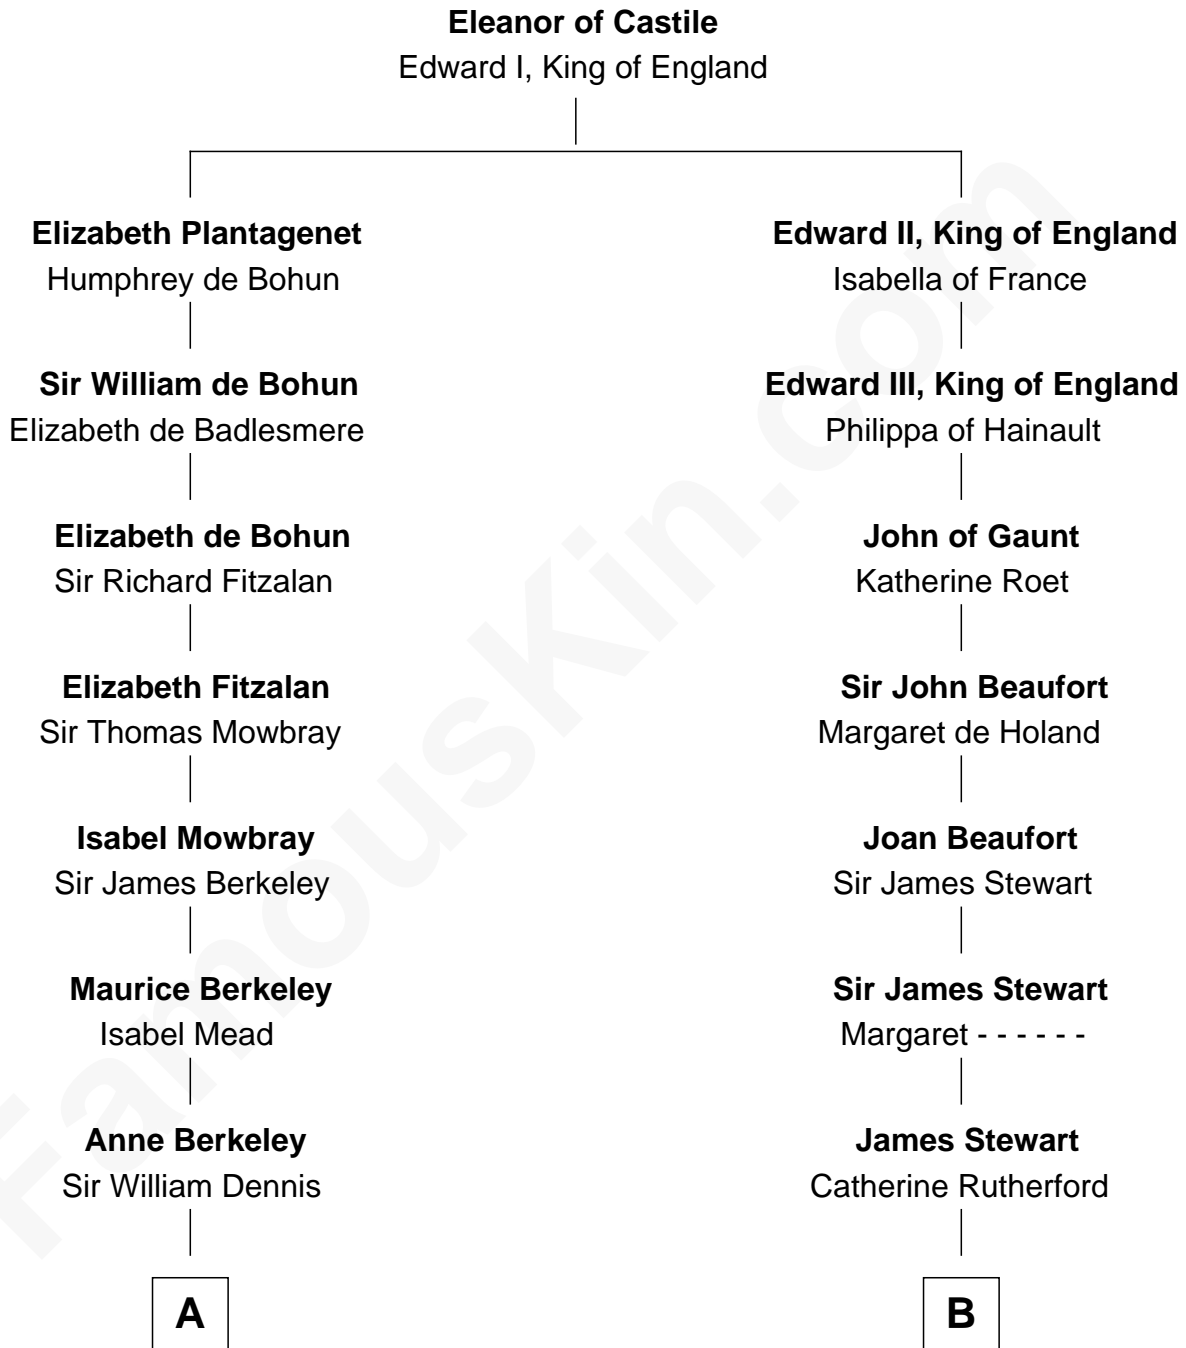

FamousKin.com

Relationship Chart of General Douglas MacArthur

U.S. Army - World War II

19th cousin of

Johnny Mercer

Songwriter and Co-Founder of Capitol Records

C

Aurelia Belcher
Arthur MacArthur

Gen. Arthur MacArthur
Mary Pinckney Hardy

General Douglas MacArthur
U.S. Army - World War II

D

George Anderson Mercer
Nanny Maury Herndon

George Anderson Mercer
Lillian Elizabeth Ciucevich

Johnny Mercer
Co-Founder of Capitol Records