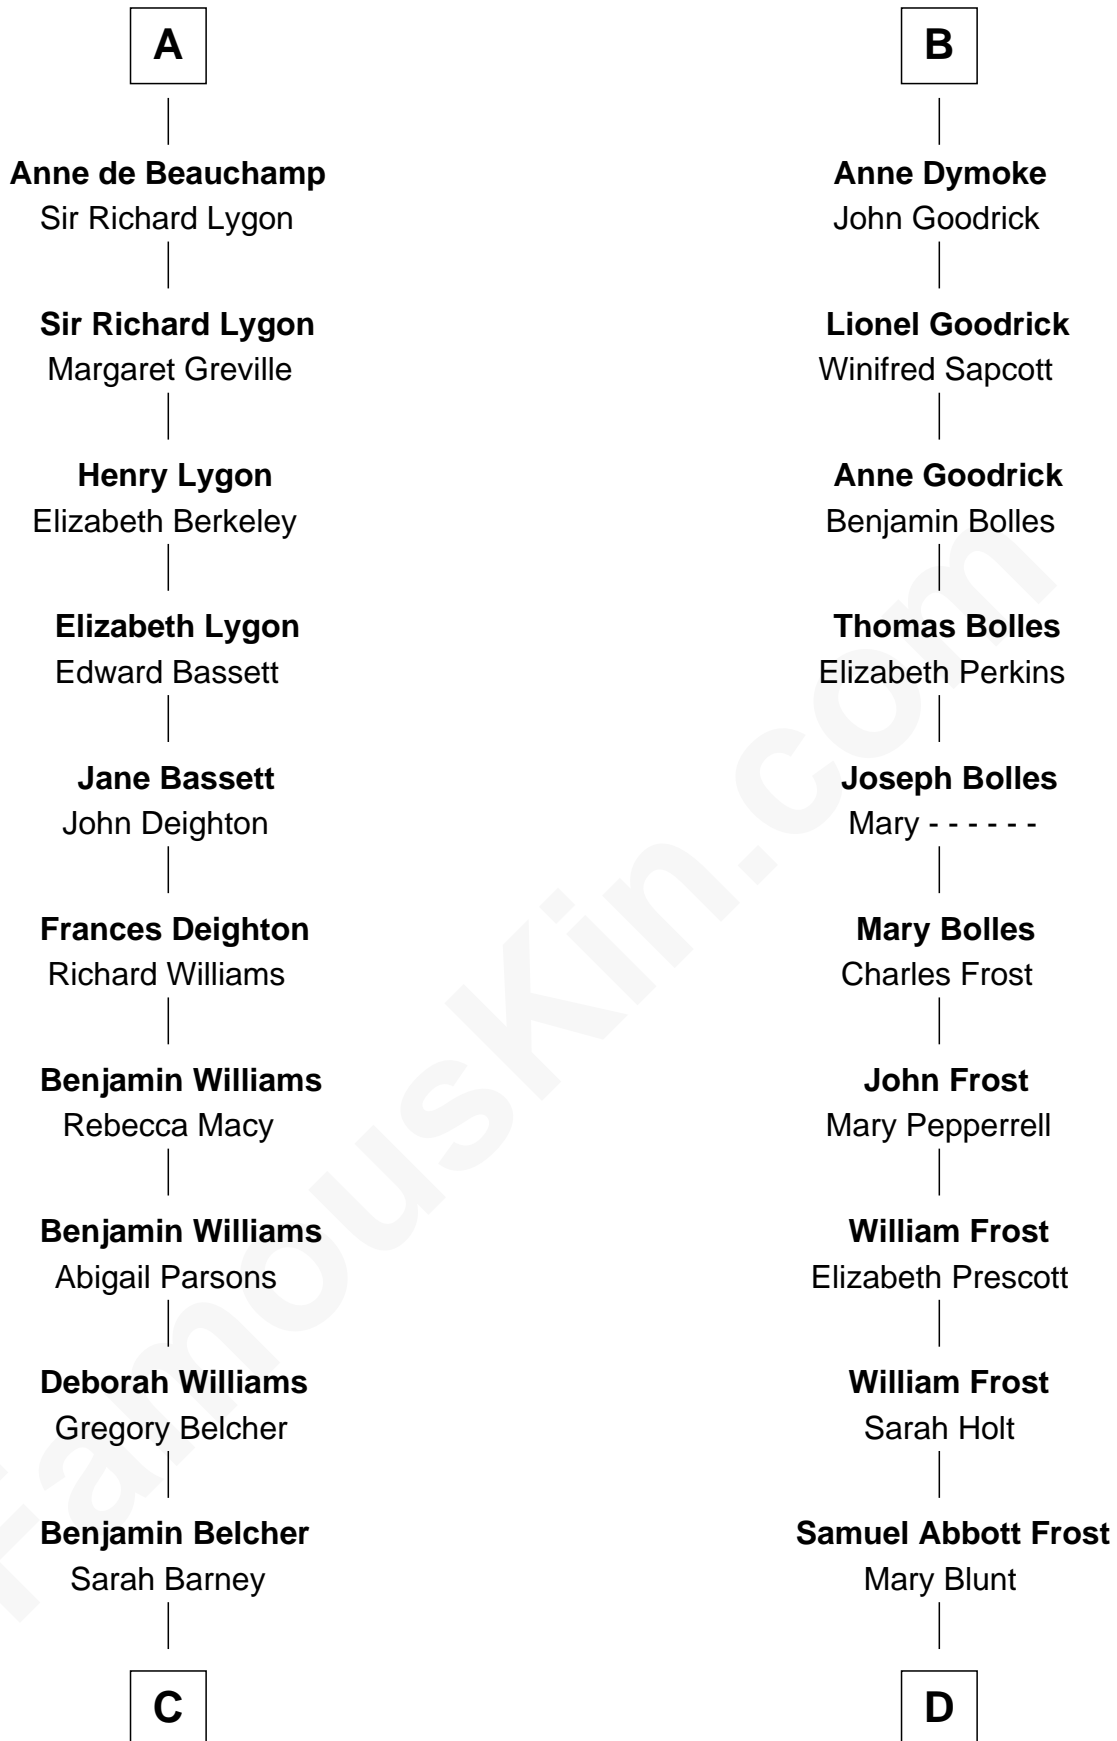

FamousKin.com

Relationship Chart of General Douglas MacArthur

U.S. Army - World War II

19th cousin 1 time removed of

Robert Frost

Poet and Playwright

Sir Hugh I de Audley

Iseult de Mortimer

FamousKin.com