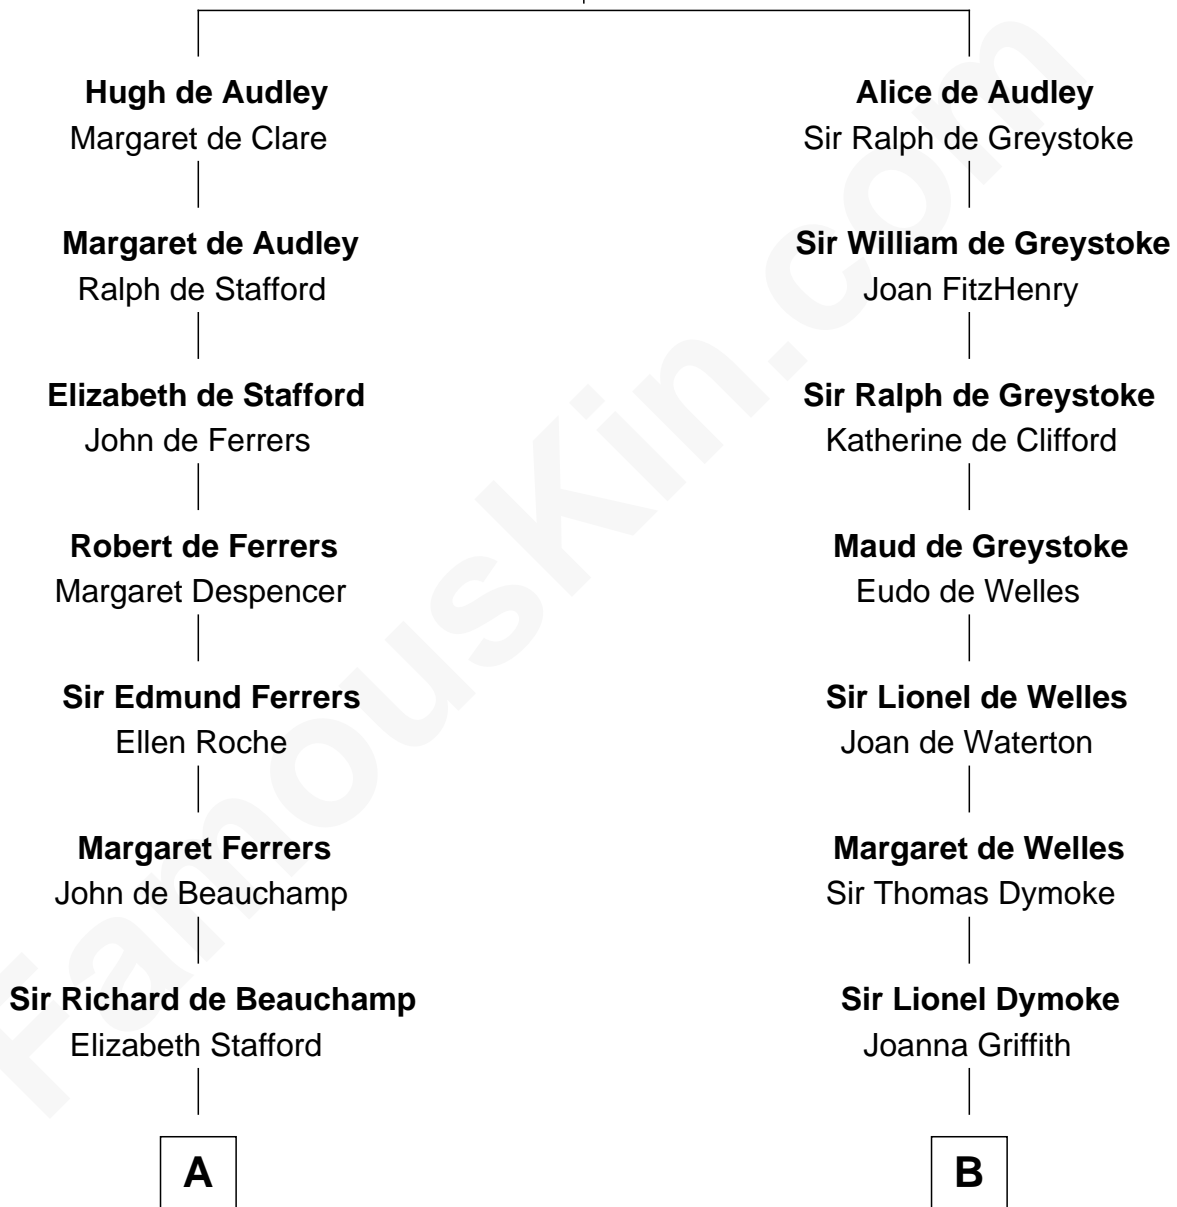

FamousKin.com

Relationship Chart of General Douglas MacArthur

U.S. Army - World War II

19th cousin 1 time removed of

Robert Frost

Poet and Playwright

Sir Hugh I de Audley

Iseult de Mortimer

FamousKin.com