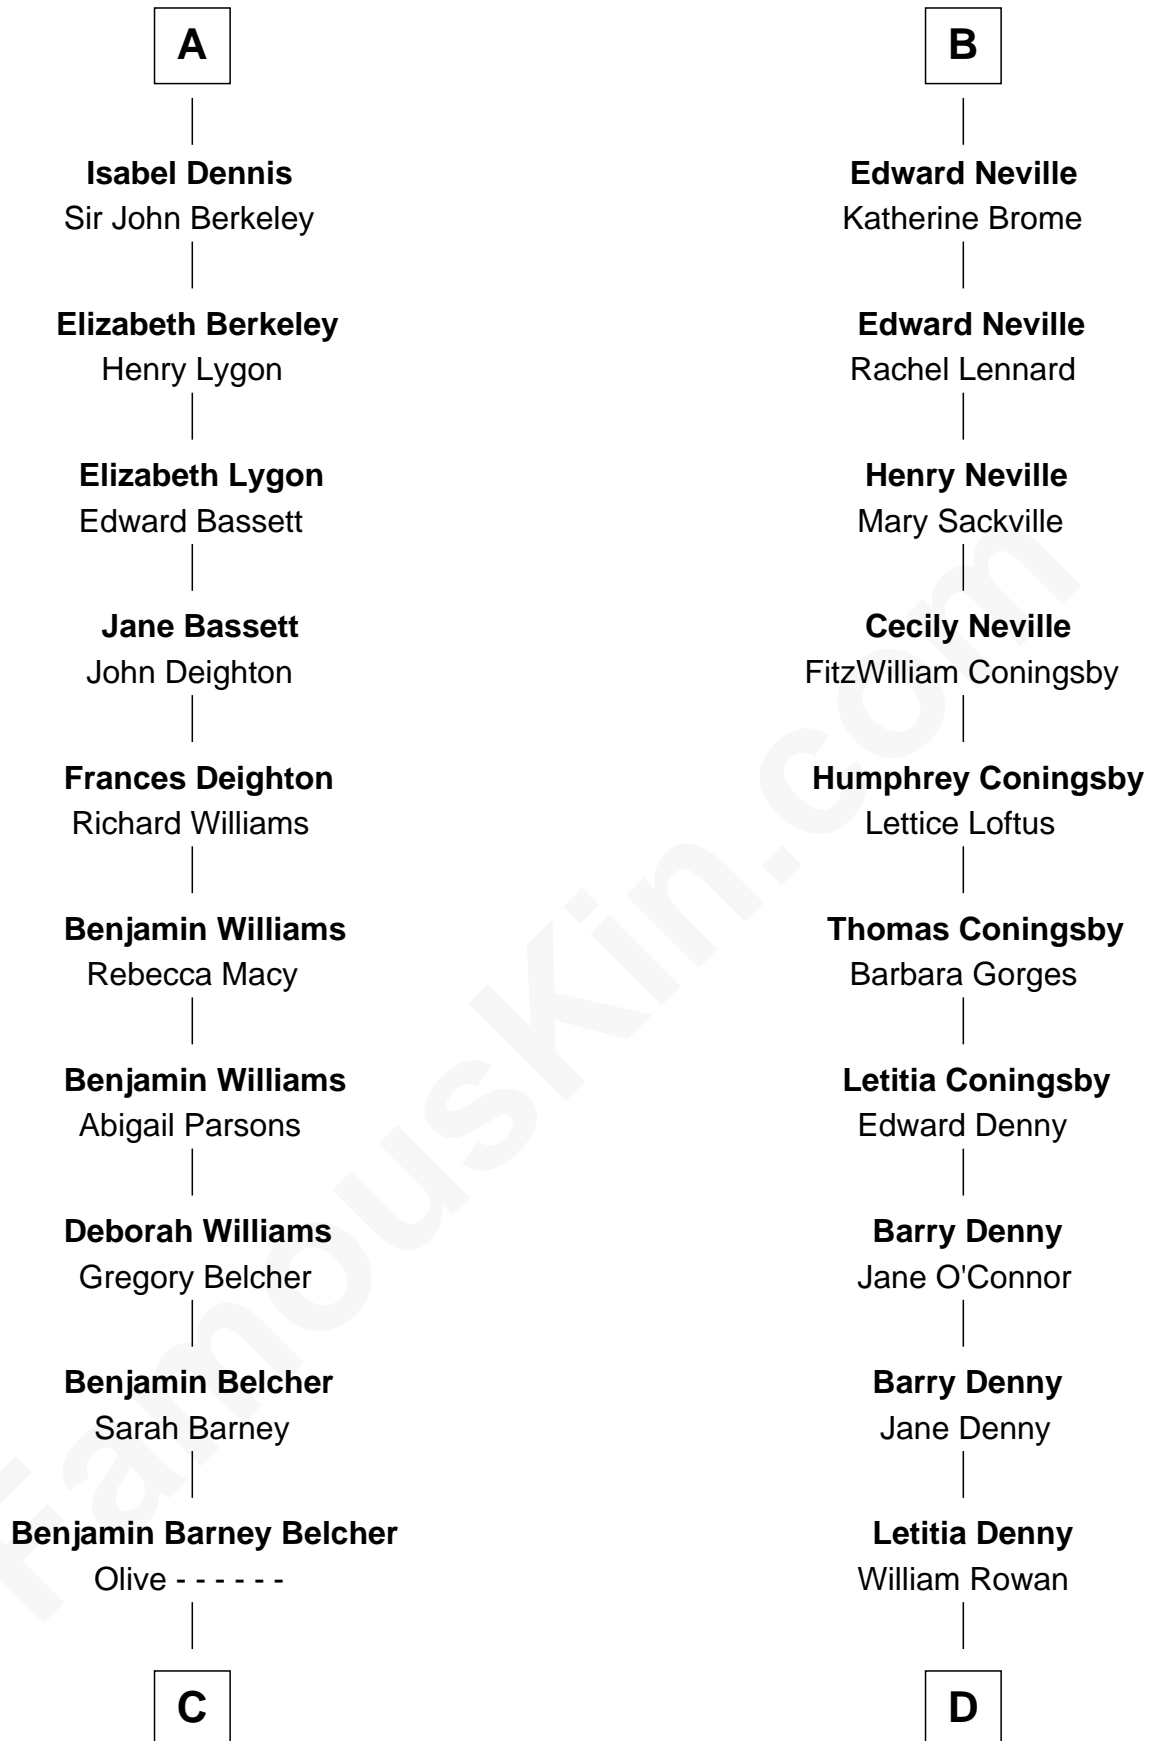

**FamousKin.com**  
**Relationship Chart of**  
**General Douglas MacArthur**  
*U.S. Army - World War II*

19th cousin 1 time removed of

**Anthony West**  
*Novelist and writer for the New Yorker*

**C**

**Aurelia Belcher**  
Arthur MacArthur

**Gen. Arthur MacArthur**  
Mary Pinckney Hardy

**General Douglas MacArthur**  
*U.S. Army - World War II*

**D**

**Arabella Rowan**  
Charles George Fairfield

**Charles Fairfield**  
Isabella Campbell Mackenzie

**Cicily Isabel Fairfield**  
Herbert George Wells

**Anthony West**  
*British Novelist*

FamousKin.com