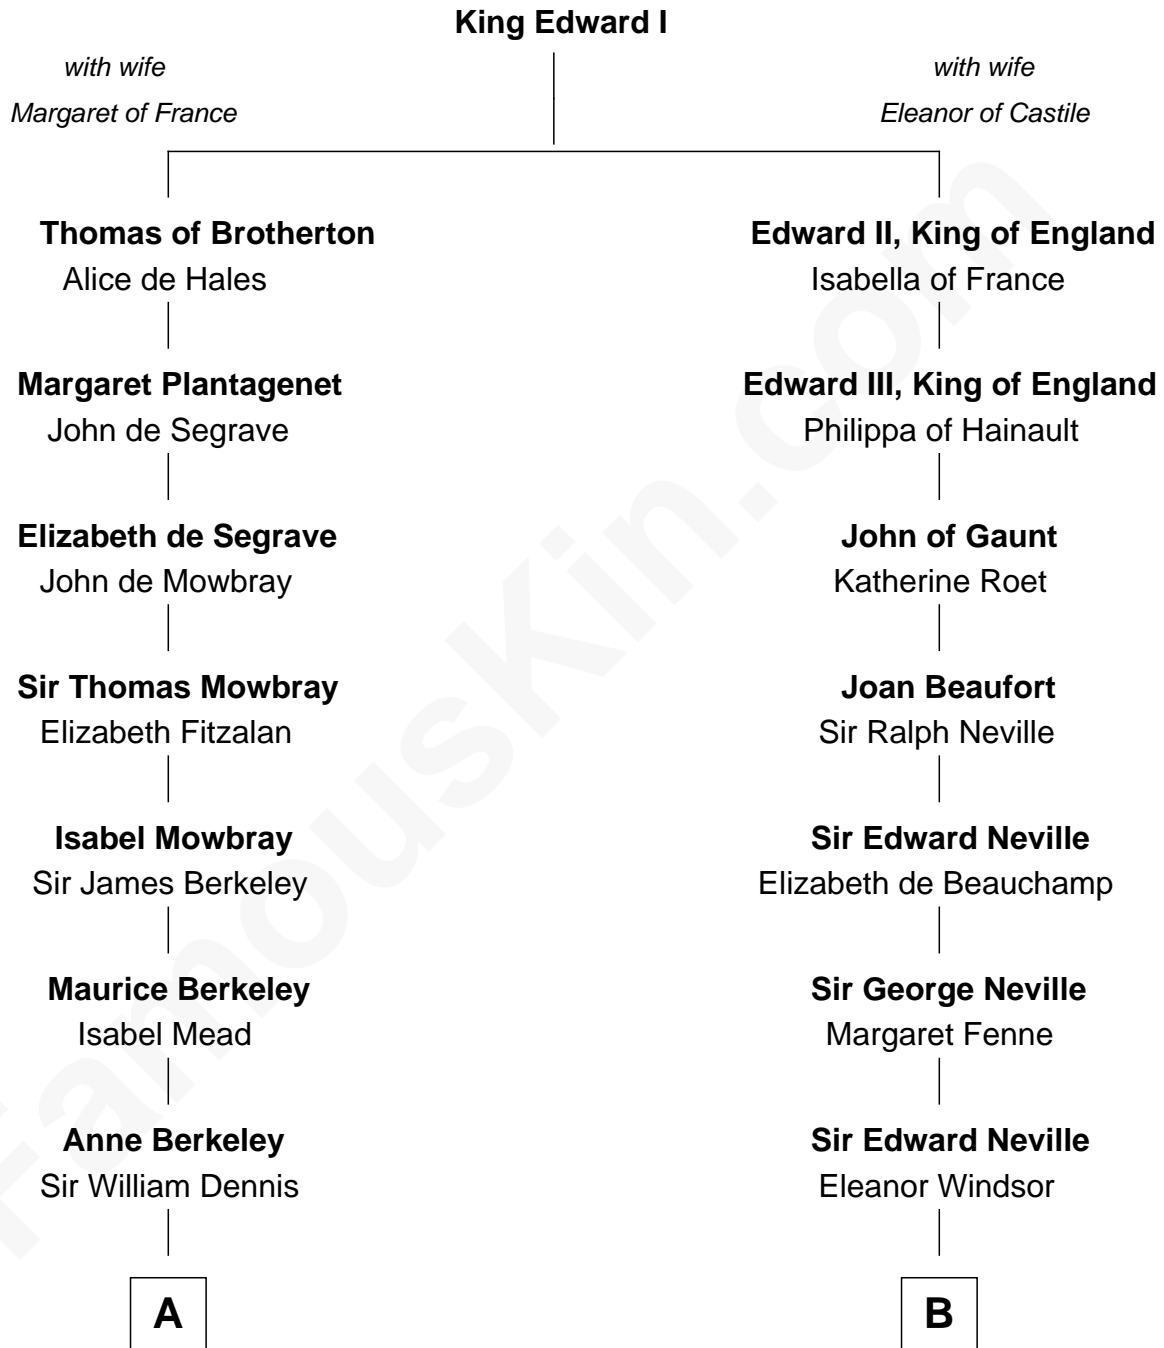

**FamousKin.com**  
**Relationship Chart of**  
**General Douglas MacArthur**  
*U.S. Army - World War II*

19th cousin 1 time removed of

**Anthony West**  
*Novelist and writer for the New Yorker*

**C**

**Aurelia Belcher**  
Arthur MacArthur

**Gen. Arthur MacArthur**  
Mary Pinckney Hardy

**General Douglas MacArthur**  
*U.S. Army - World War II*

**D**

**Arabella Rowan**  
Charles George Fairfield

**Charles Fairfield**  
Isabella Campbell Mackenzie

**Cicily Isabel Fairfield**  
Herbert George Wells

**Anthony West**  
*British Novelist*

FamousKin.com