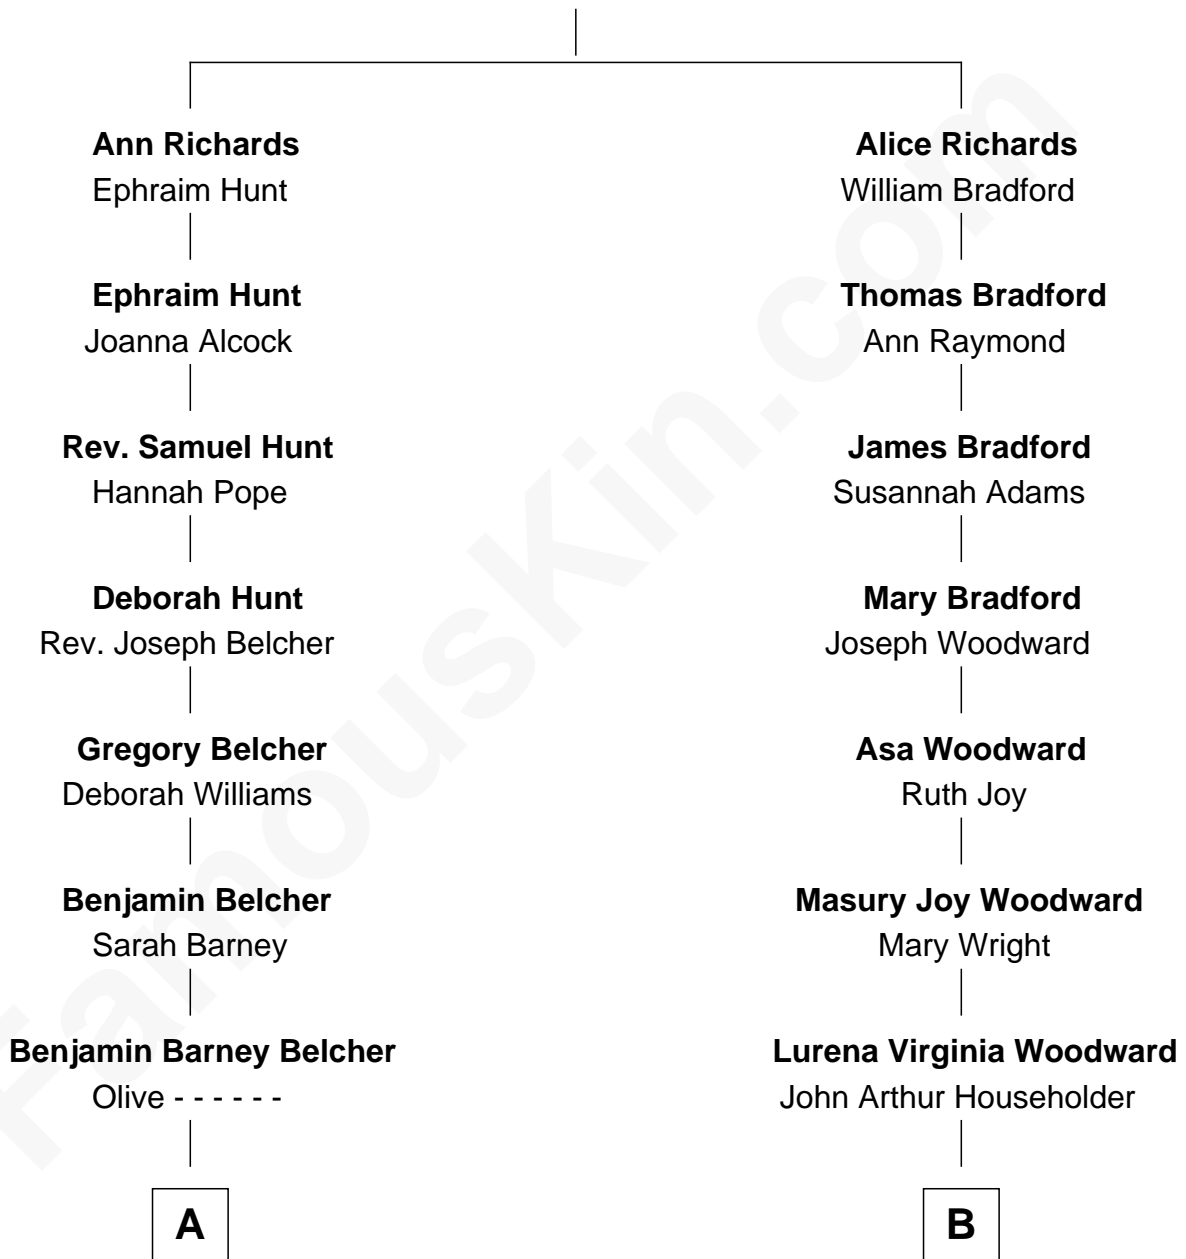

# FamousKin.com

## Relationship Chart of General Douglas MacArthur

*U.S. Army - World War II*

9th cousin of

**Hugh Hefner**

*Founder of Playboy Magazine*

**Thomas Richards**

Welthian - - - - -

**A**

**Aurelia Belcher**  
Arthur MacArthur

**Gen. Arthur MacArthur**  
Mary Pinckney Hardy

**General Douglas MacArthur**  
*U.S. Army - World War II*

**B**

**Lois Nina Householder**  
James Marston Hefner

**Glenn Lucius Hefner**  
Grace Caroline Swanson

**Hugh Hefner**

*Founder of Playboy Magazine*

FamousKin.com