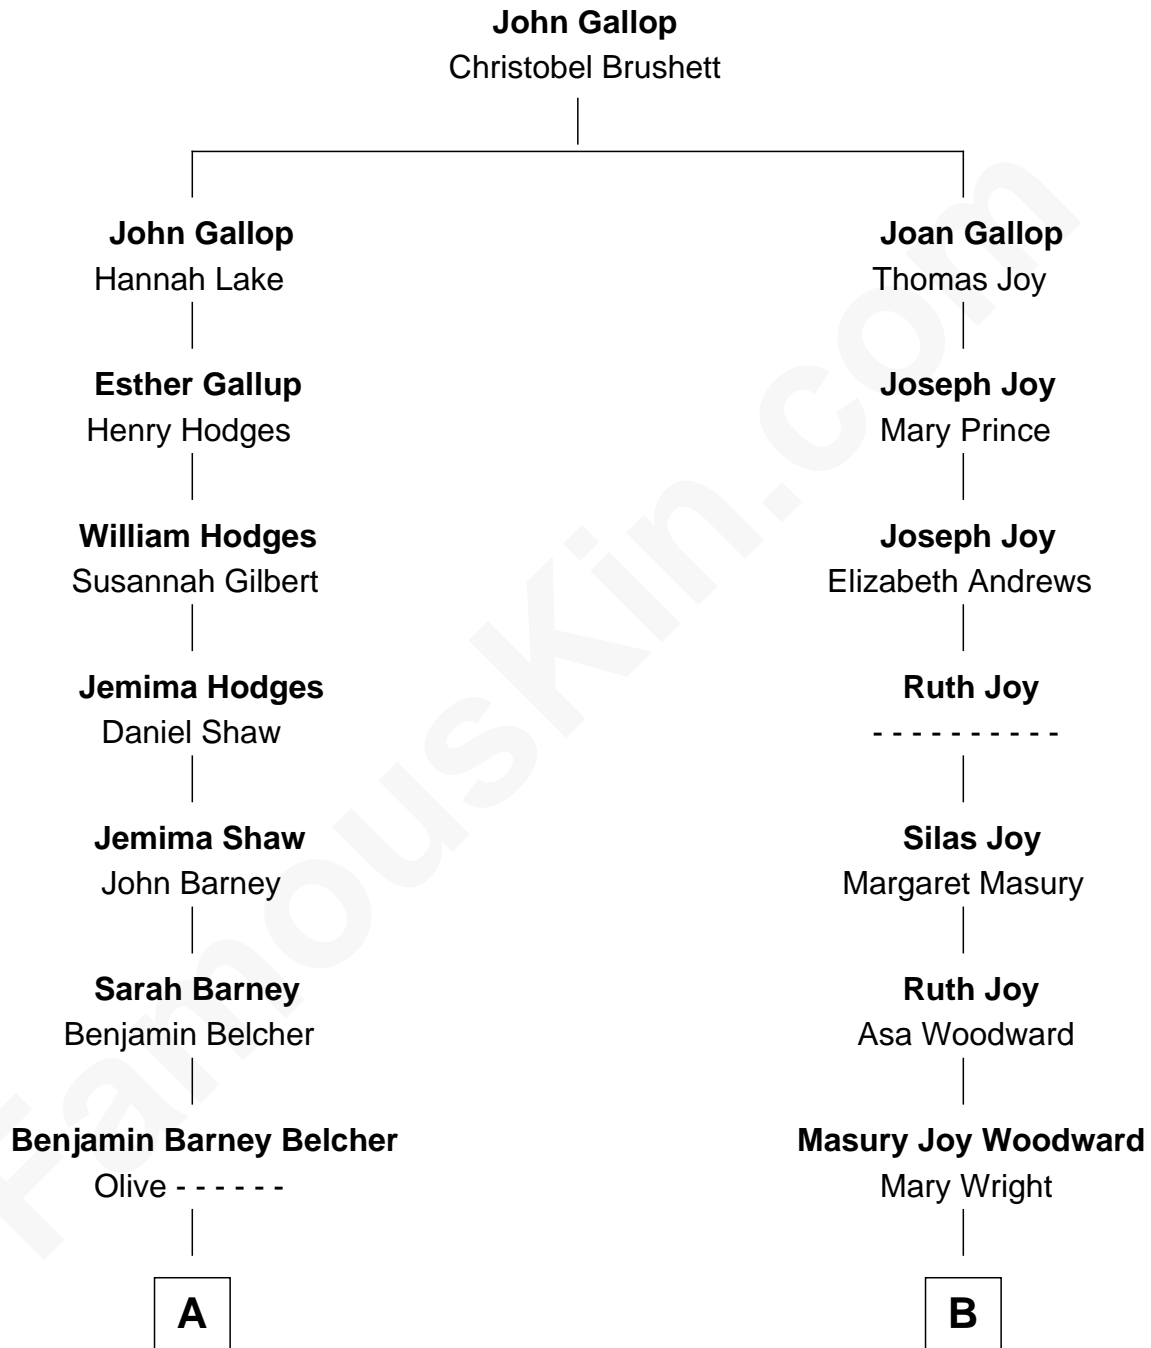

# FamousKin.com

## Relationship Chart of General Douglas MacArthur

*U.S. Army - World War II*

9th cousin 1 time removed of

**Hugh Hefner**

*Founder of Playboy Magazine*

**A**

**Aurelia Belcher**  
Arthur MacArthur

**Gen. Arthur MacArthur**  
Mary Pinckney Hardy

**General Douglas MacArthur**  
*U.S. Army - World War II*

**B**

**Lurena Virginia Woodward**  
John Arthur Householder

**Lois Nina Householder**  
James Marston Hefner

**Glenn Lucius Hefner**  
Grace Caroline Swanson

**Hugh Hefner**  
*Founder of Playboy Magazine*