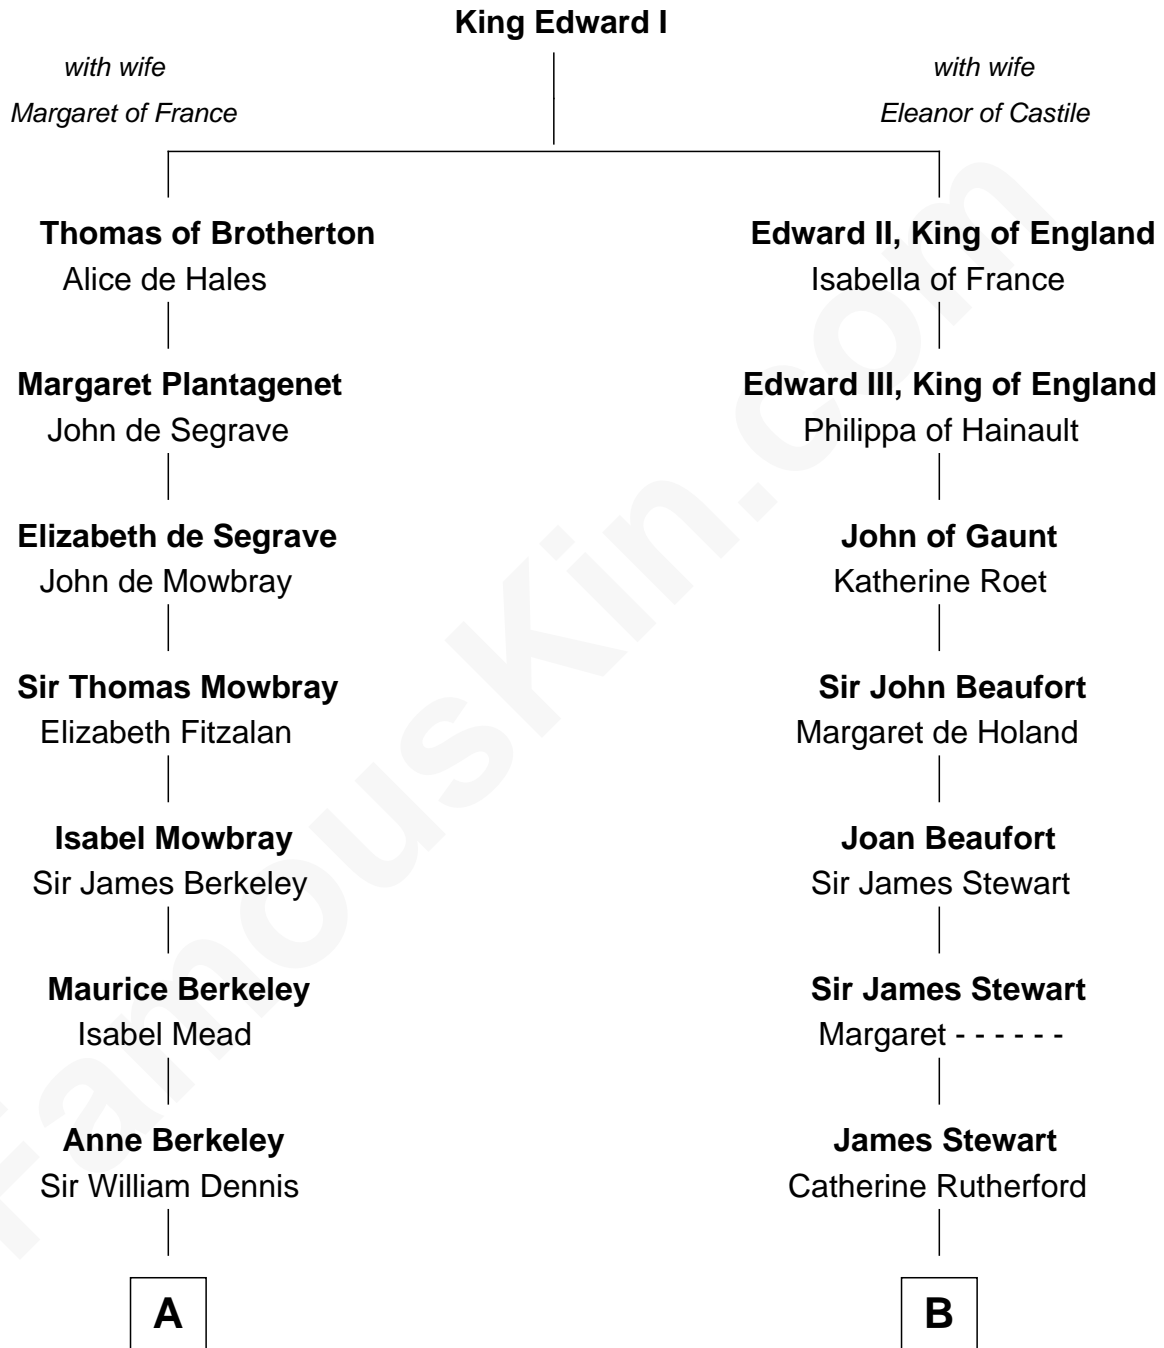

FamousKin.com
Relationship Chart of
General Douglas MacArthur
U.S. Army - World War II

17th cousin 2 times removed of
Noel Coward
Playwright, Actor, and Songwriter

C

—
Aurelia Belcher
Arthur MacArthur

—
Gen. Arthur MacArthur
Mary Pinckney Hardy

—
General Douglas MacArthur
U.S. Army - World War II

FamousKin.com