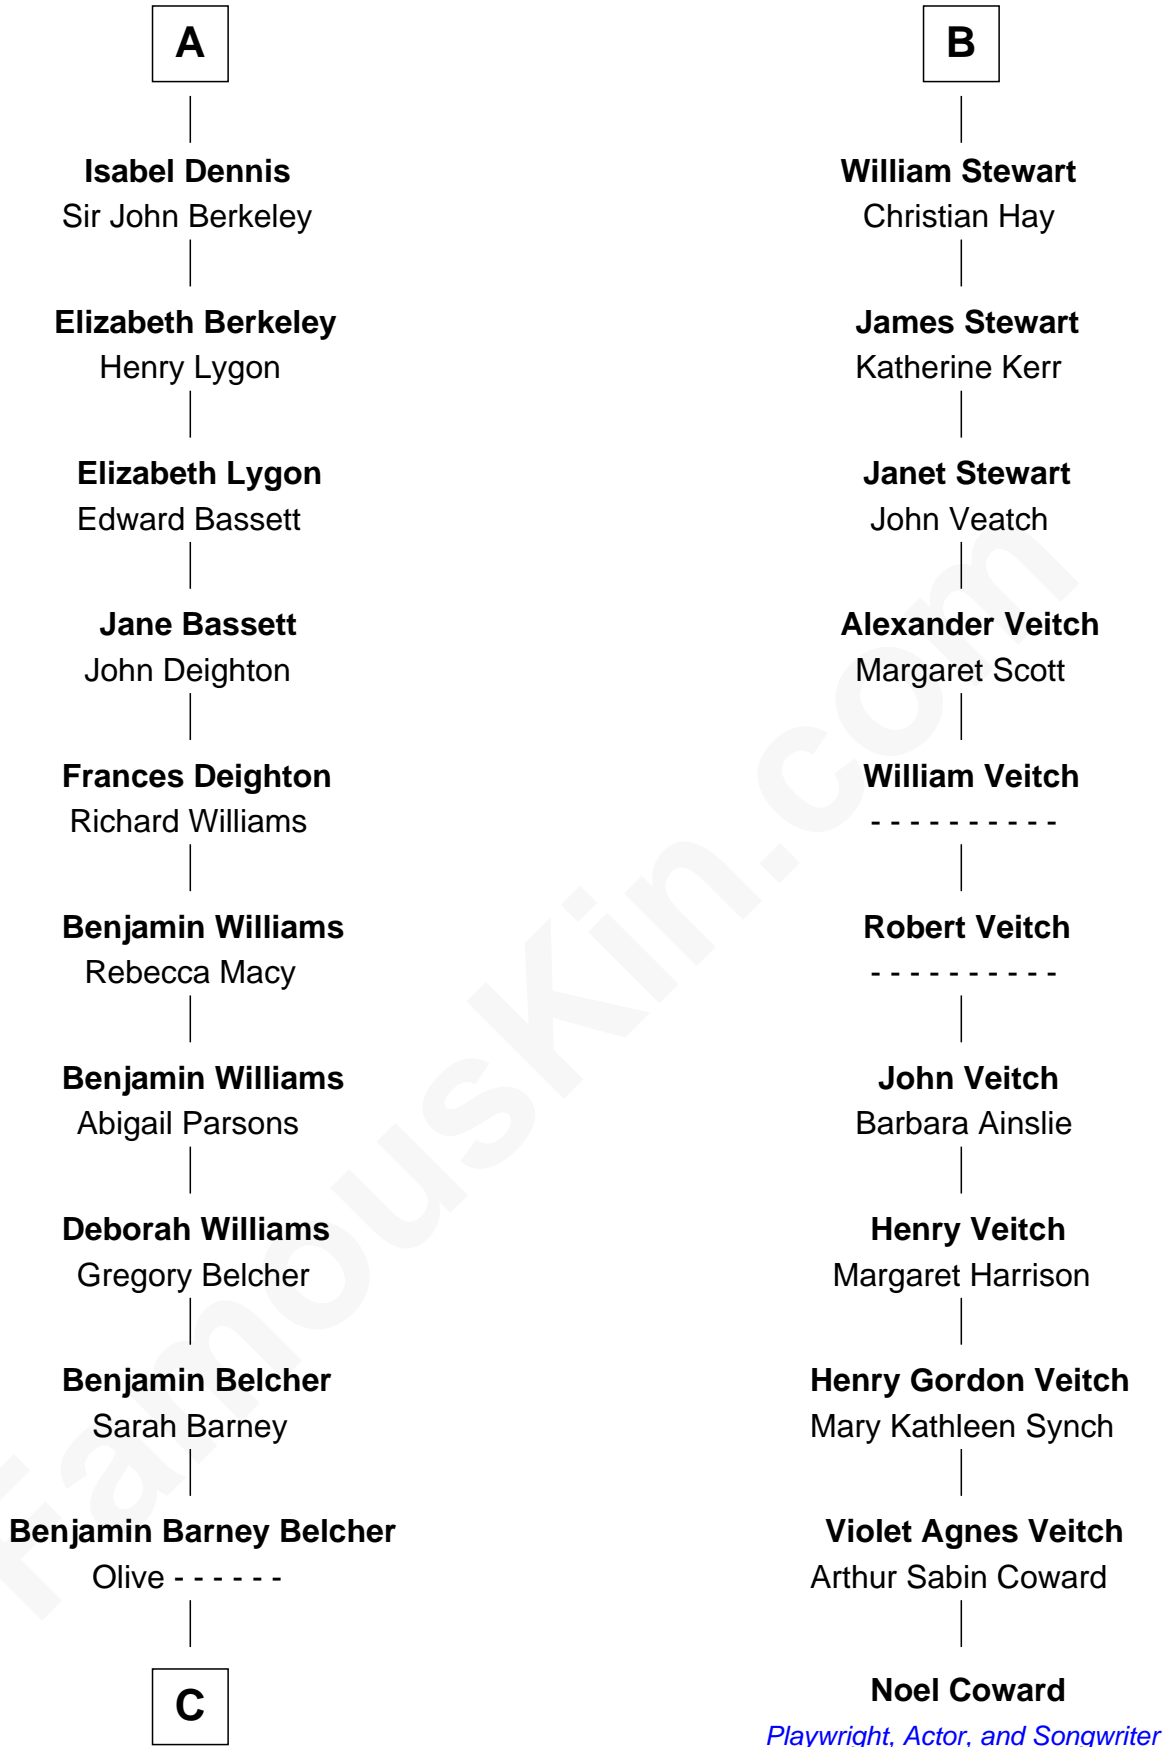

FamousKin.com
Relationship Chart of
General Douglas MacArthur
U.S. Army - World War II

17th cousin 2 times removed of
Noel Coward
Playwright, Actor, and Songwriter

C

—
Aurelia Belcher
Arthur MacArthur

—
Gen. Arthur MacArthur
Mary Pinckney Hardy

—
General Douglas MacArthur
U.S. Army - World War II

FamousKin.com