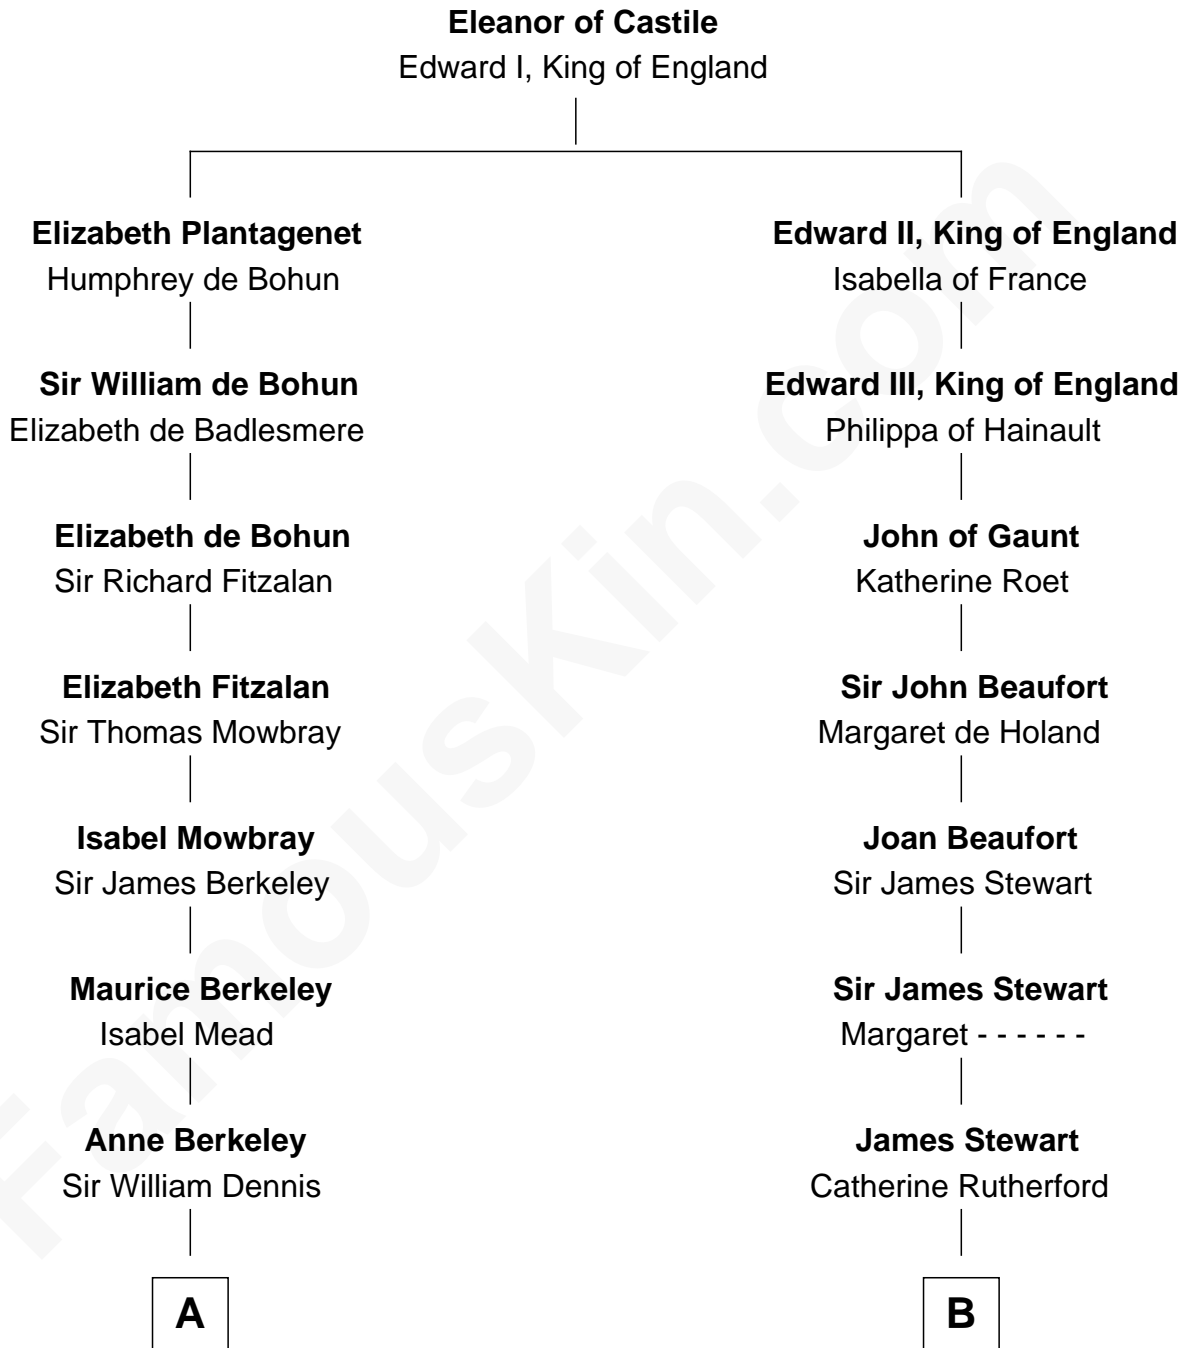

FamousKin.com

Relationship Chart of General Douglas MacArthur

U.S. Army - World War II

17th cousin 2 times removed of

Noel Coward

Playwright, Actor, and Songwriter

C

—
Aurelia Belcher
Arthur MacArthur

—
Gen. Arthur MacArthur
Mary Pinckney Hardy

—
General Douglas MacArthur
U.S. Army - World War II

FamousKin.com