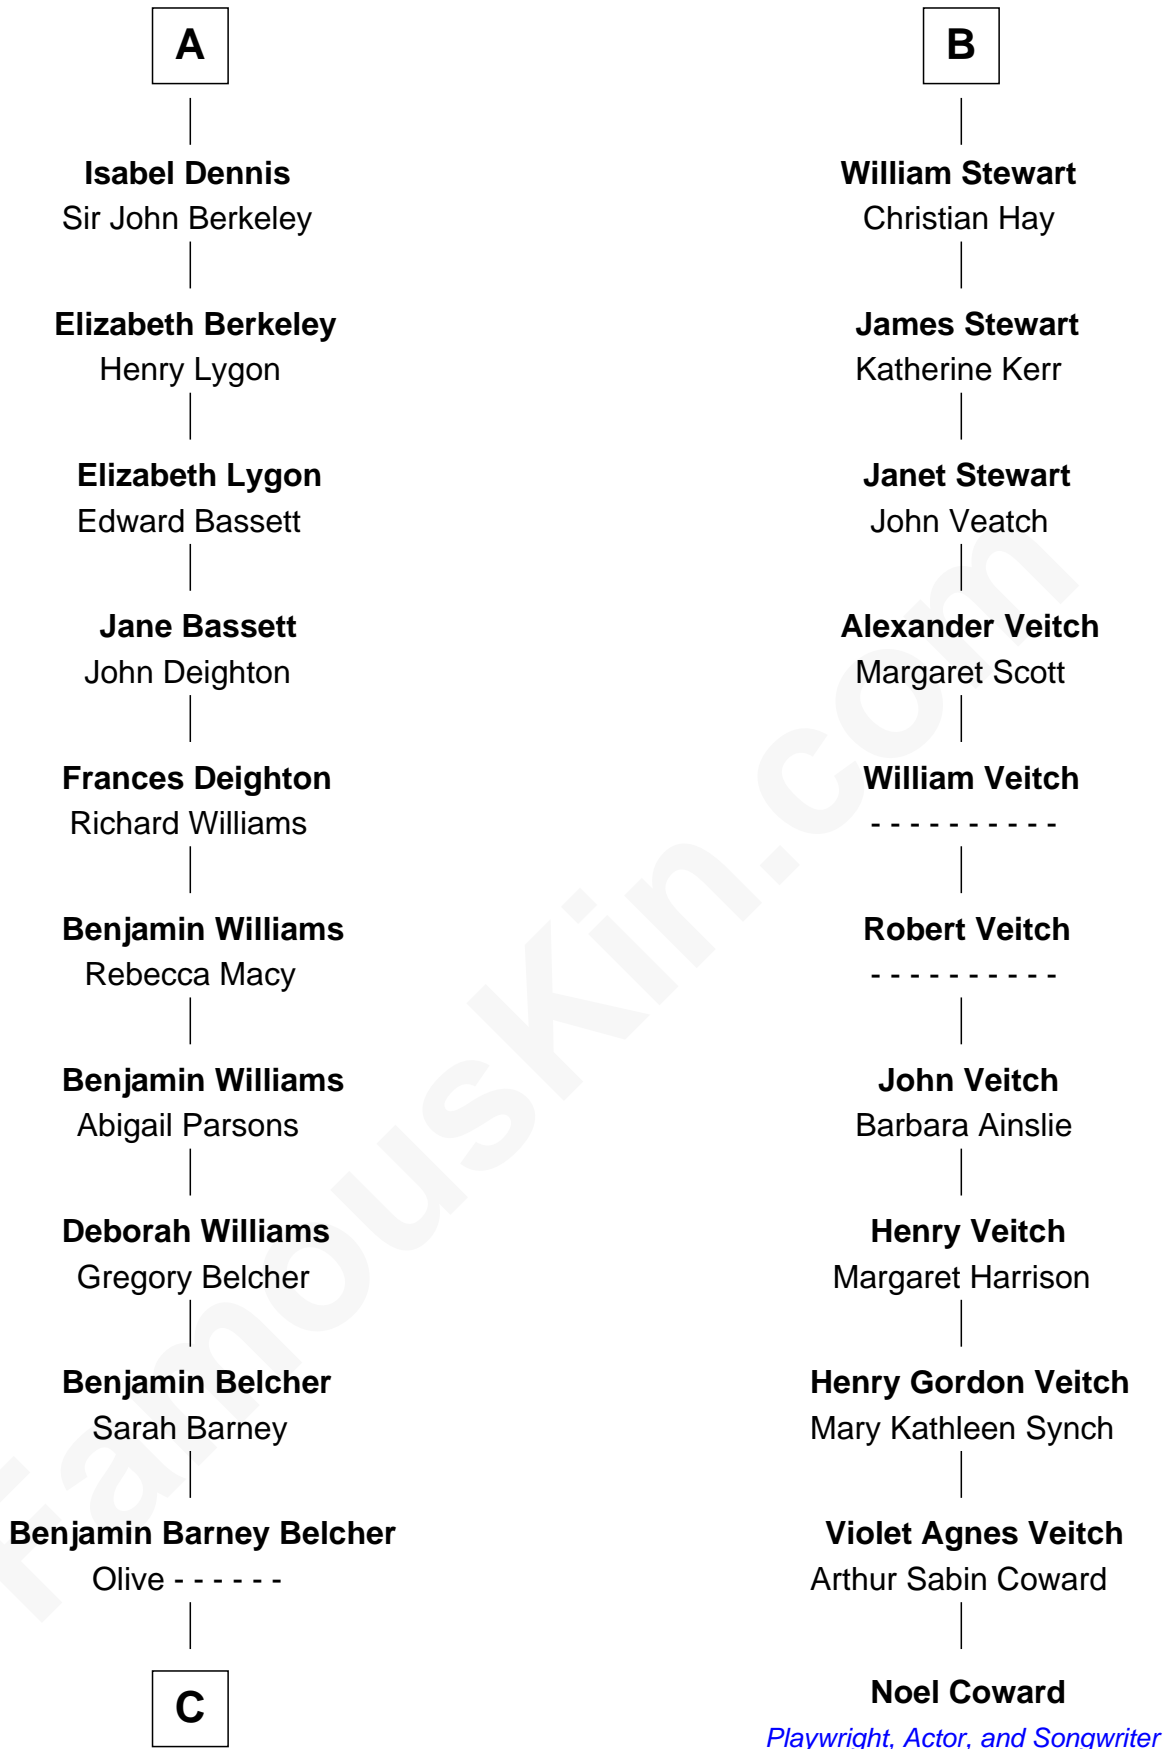

FamousKin.com

Relationship Chart of General Douglas MacArthur

U.S. Army - World War II

17th cousin 2 times removed of

Noel Coward

Playwright, Actor, and Songwriter

C

—
Aurelia Belcher
Arthur MacArthur

—
Gen. Arthur MacArthur
Mary Pinckney Hardy

—
General Douglas MacArthur
U.S. Army - World War II

FamousKin.com