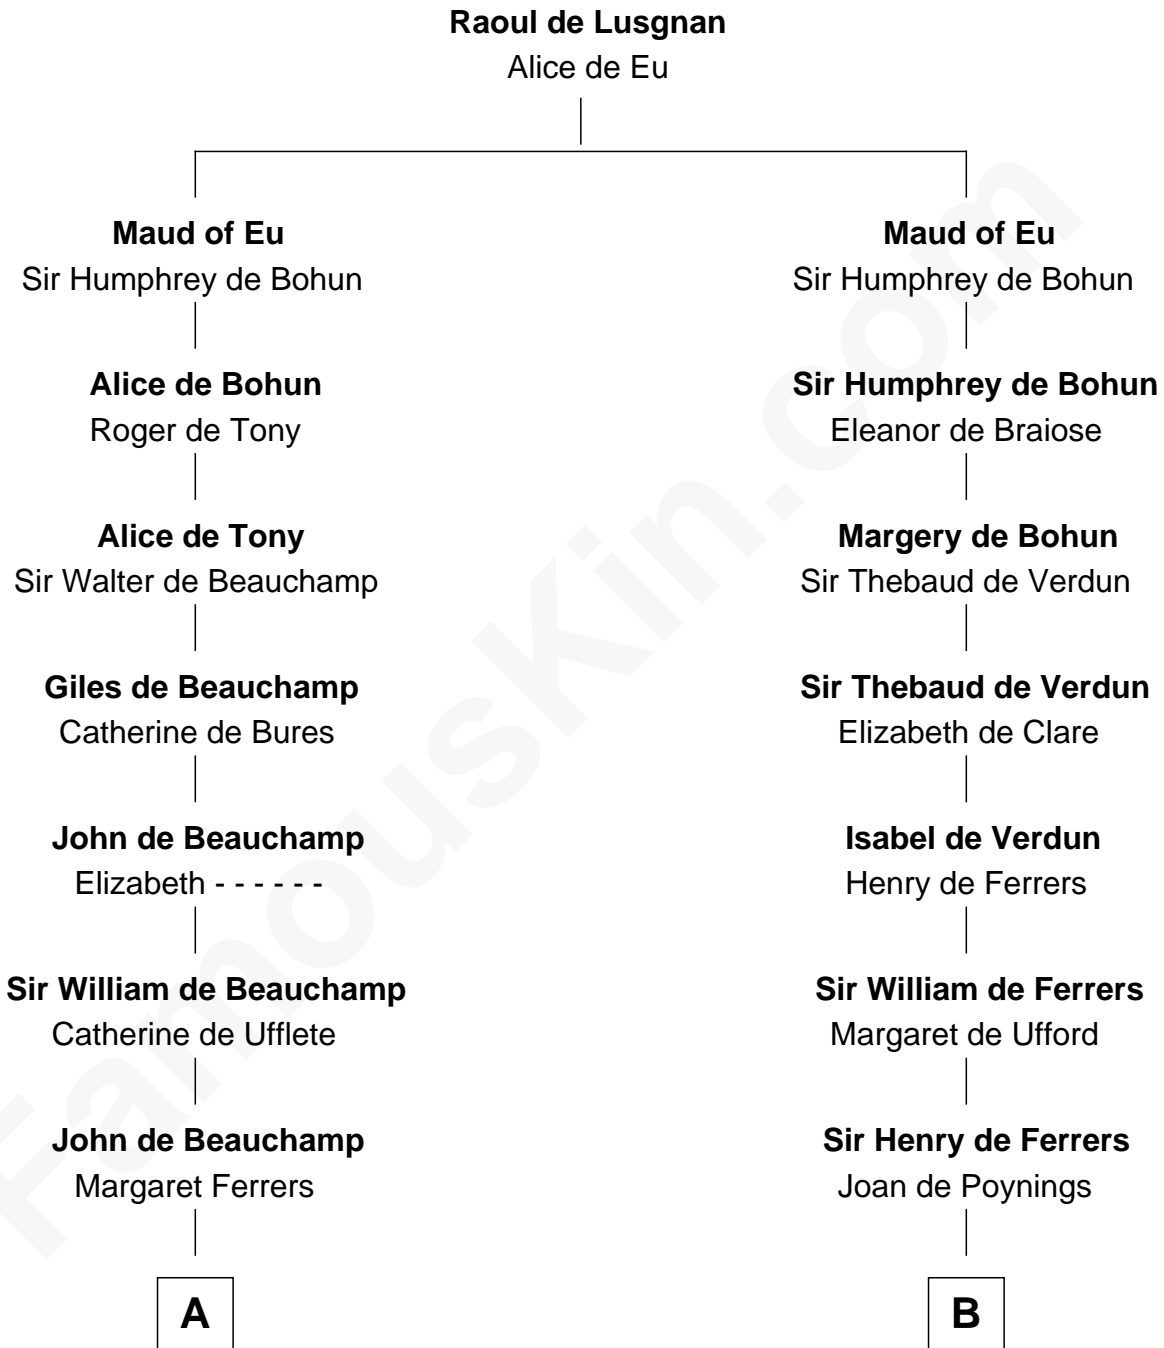

FamousKin.com

Relationship Chart of General Douglas MacArthur

U.S. Army - World War II

14th cousin 7 times removed of

Edmund Waller

English Poet and Politician

FamousKin.com