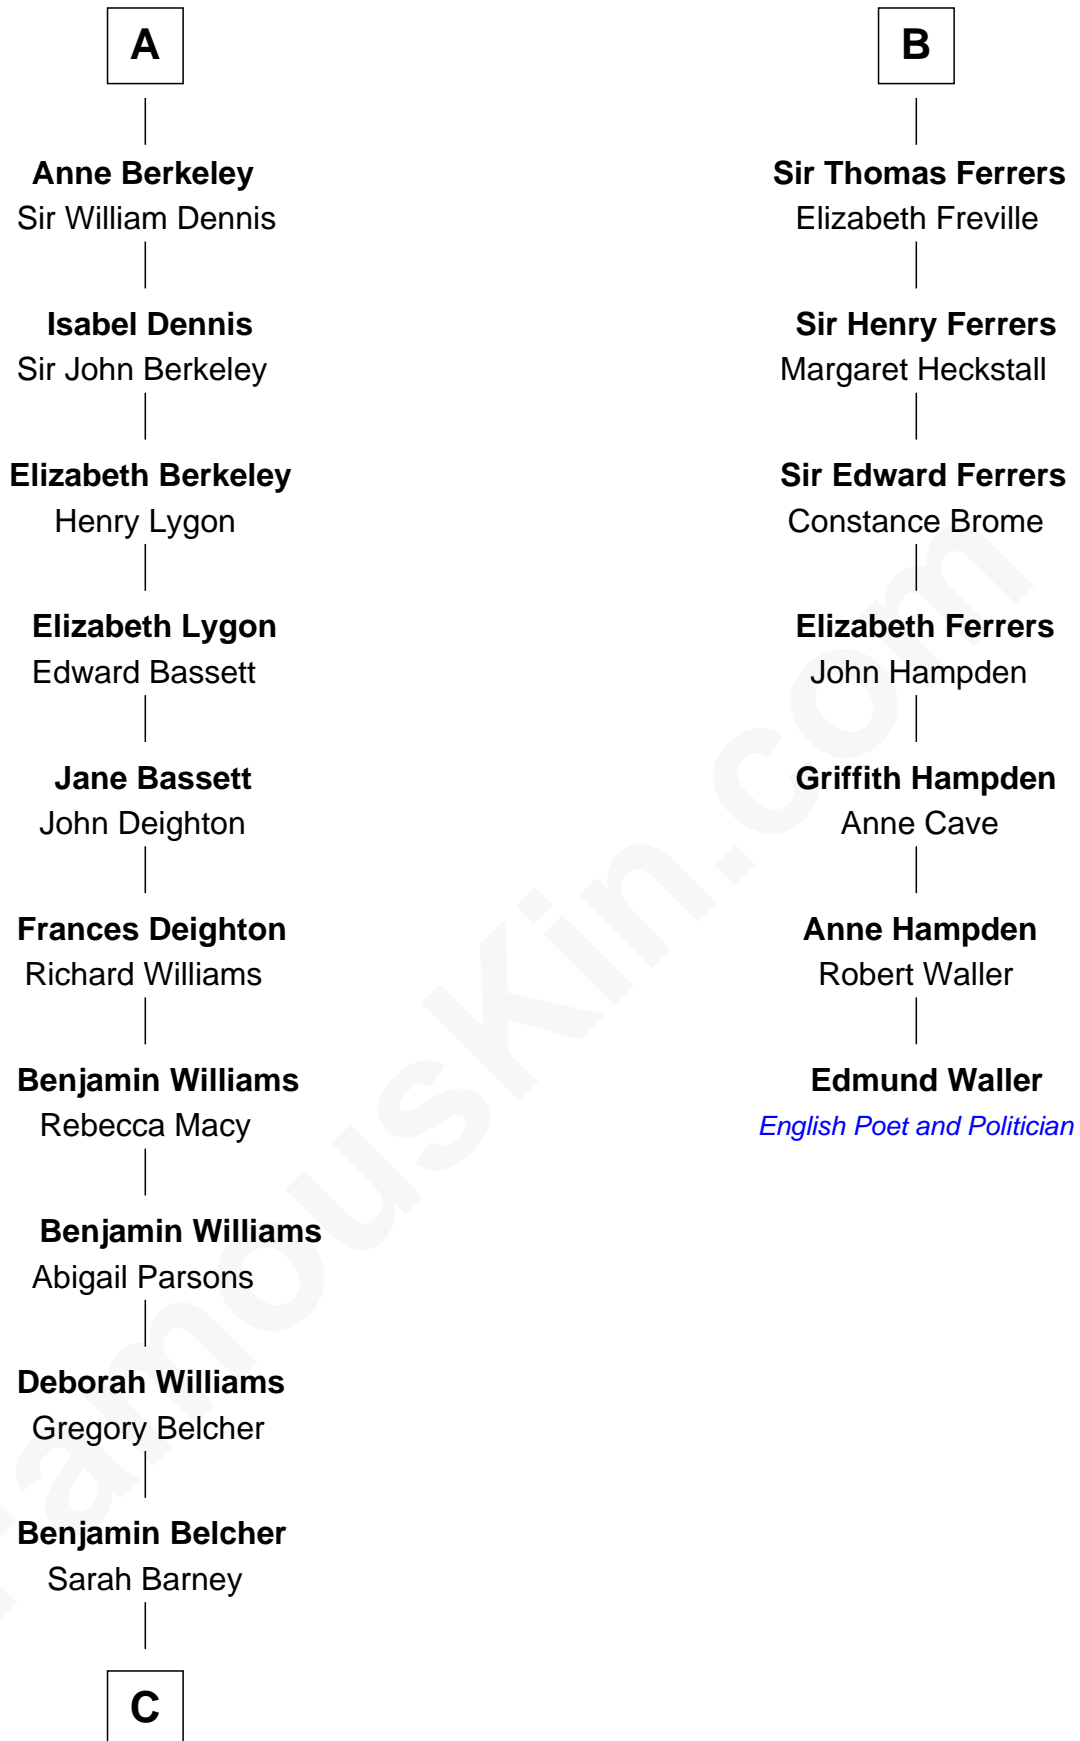

## Relationship Chart of General Douglas MacArthur

*U.S. Army - World War II*

13th cousin 7 times removed of

**Edmund Waller**

*English Poet and Politician*

FamousKin.com