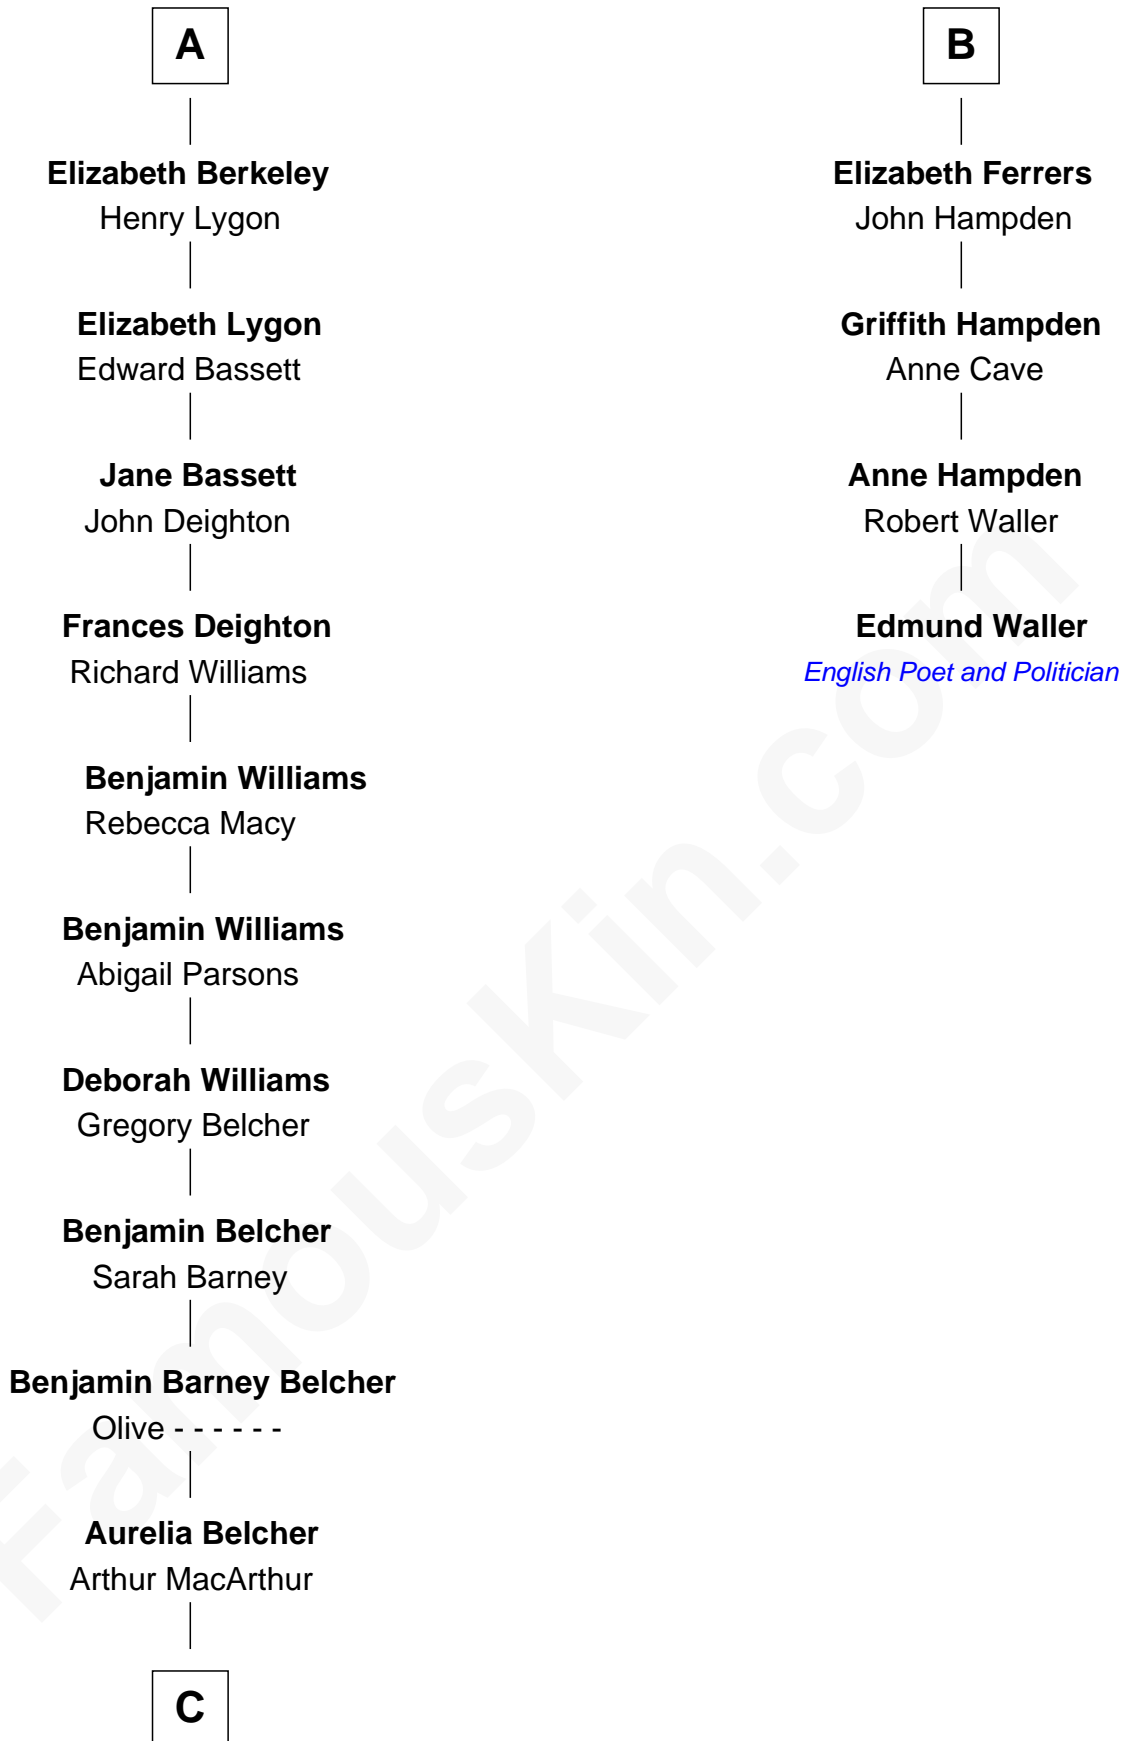

**FamousKin.com**  
**Relationship Chart of**  
**General Douglas MacArthur**

*U.S. Army - World War II*

10th cousin 8 times removed of

**Edmund Waller**

*English Poet and Politician*

**Bartholomew de Badlesmere**

Margaret de Clare

**Elizabeth de Badlesmere**

Sir William de Bohun

**Elizabeth de Bohun**

Sir Richard Fitzalan

**Elizabeth Fitzalan**

Sir Thomas Mowbray

**Isabel Mowbray**

**Margery de Badlesmere**

Sir William de Ros

**Maud de Roos**

John de Welles

**Margery de Welles**

Stephen le Scrope

**Maude le Scrope**

Sir Baldwin Freville

**Elizabeth Freville**

Sir Thomas Ferrers

**Sir Henry Ferrers**

Margaret Heckstall

**Sir Edward Ferrers**

Constance Brome

**B**

C