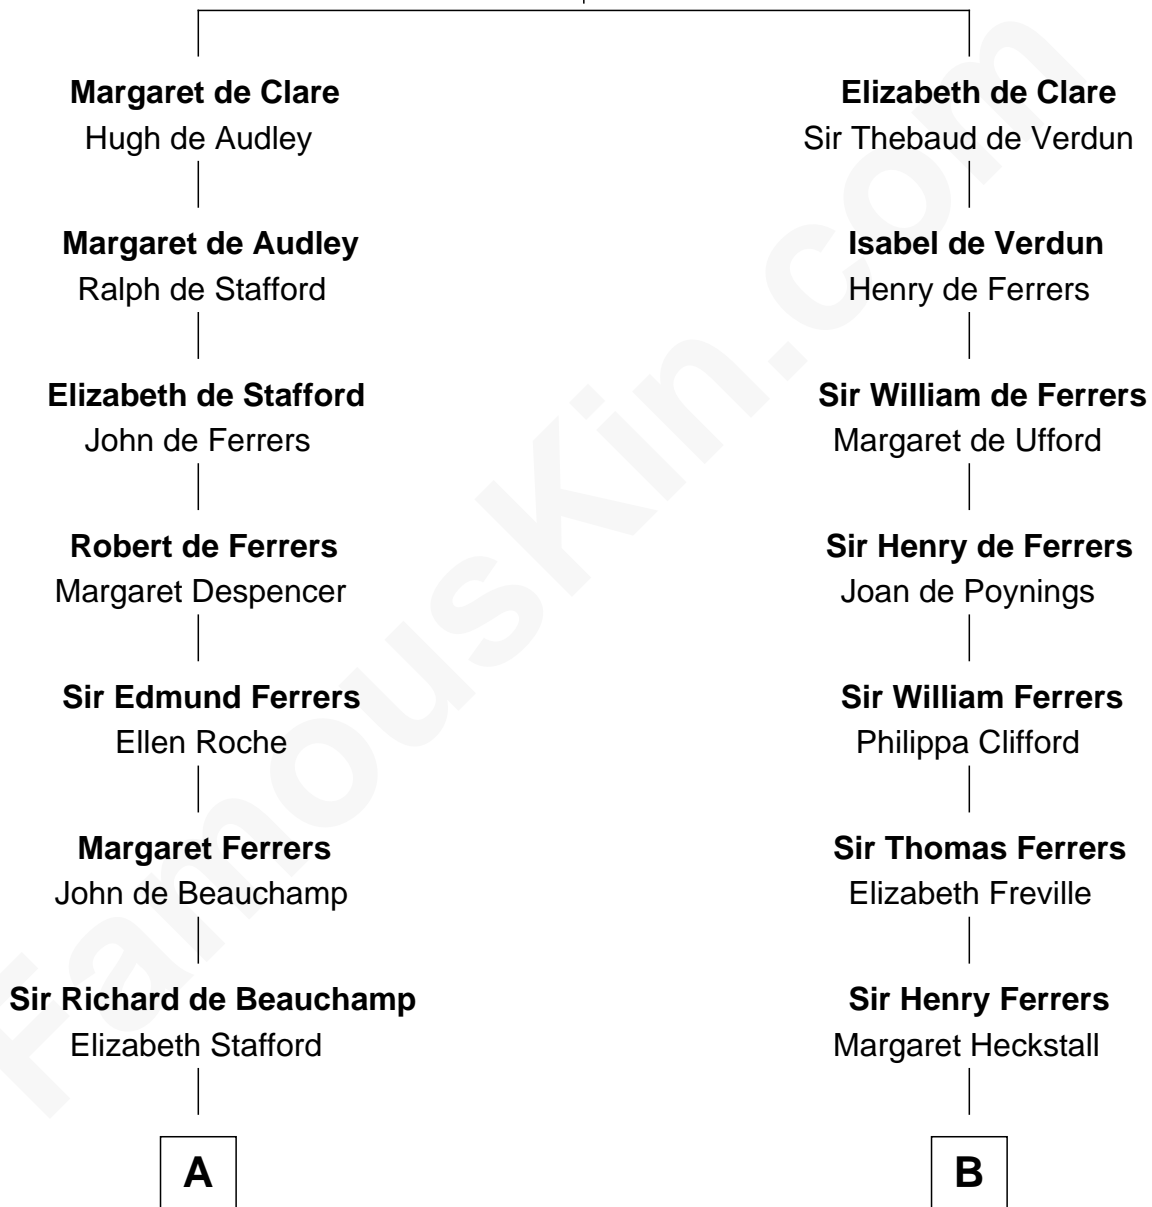

**FamousKin.com**  
**Relationship Chart of**  
**General Douglas MacArthur**

*U.S. Army - World War II*

11th cousin 9 times removed of

**Edmund Waller**

*English Poet and Politician*

**Sir Gilbert de Clare**

Joan of Acre

FamousKin.com