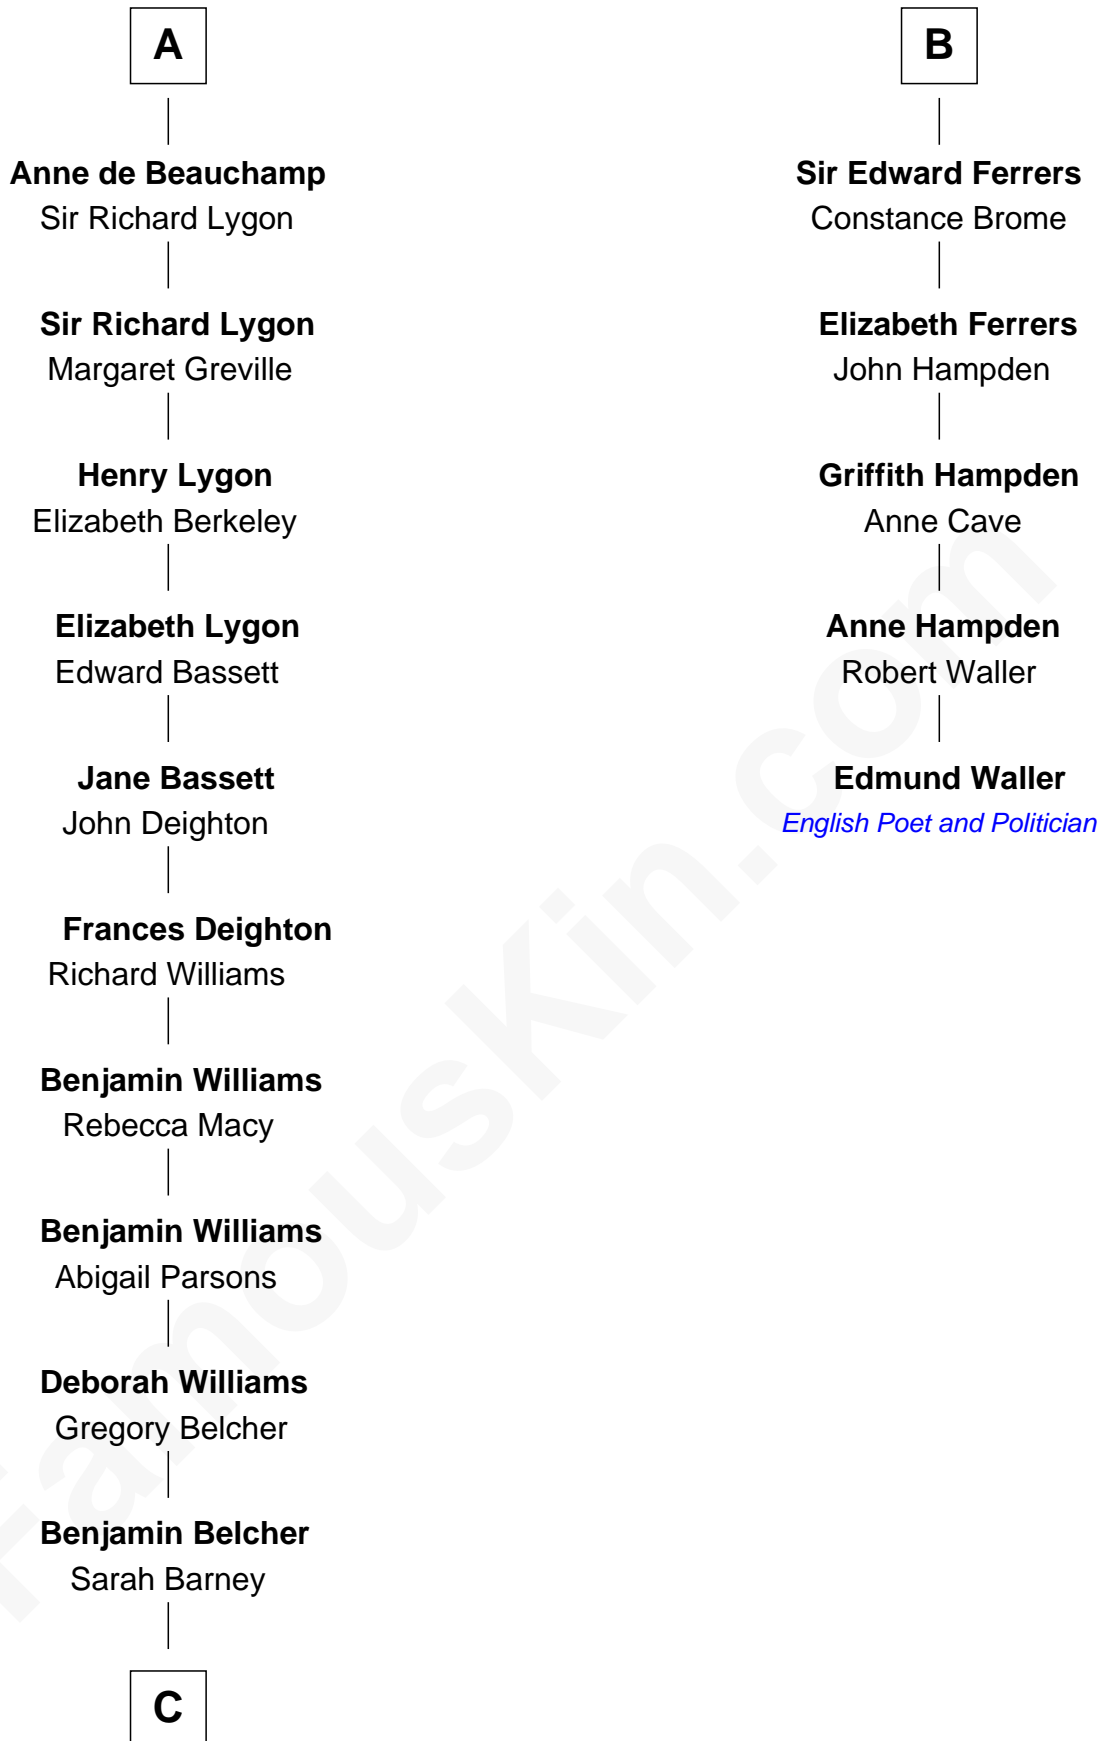

**FamousKin.com**  
**Relationship Chart of**  
**General Douglas MacArthur**

*U.S. Army - World War II*

11th cousin 9 times removed of

**Edmund Waller**

*English Poet and Politician*

**Sir Gilbert de Clare**

Joan of Acre

FamousKin.com