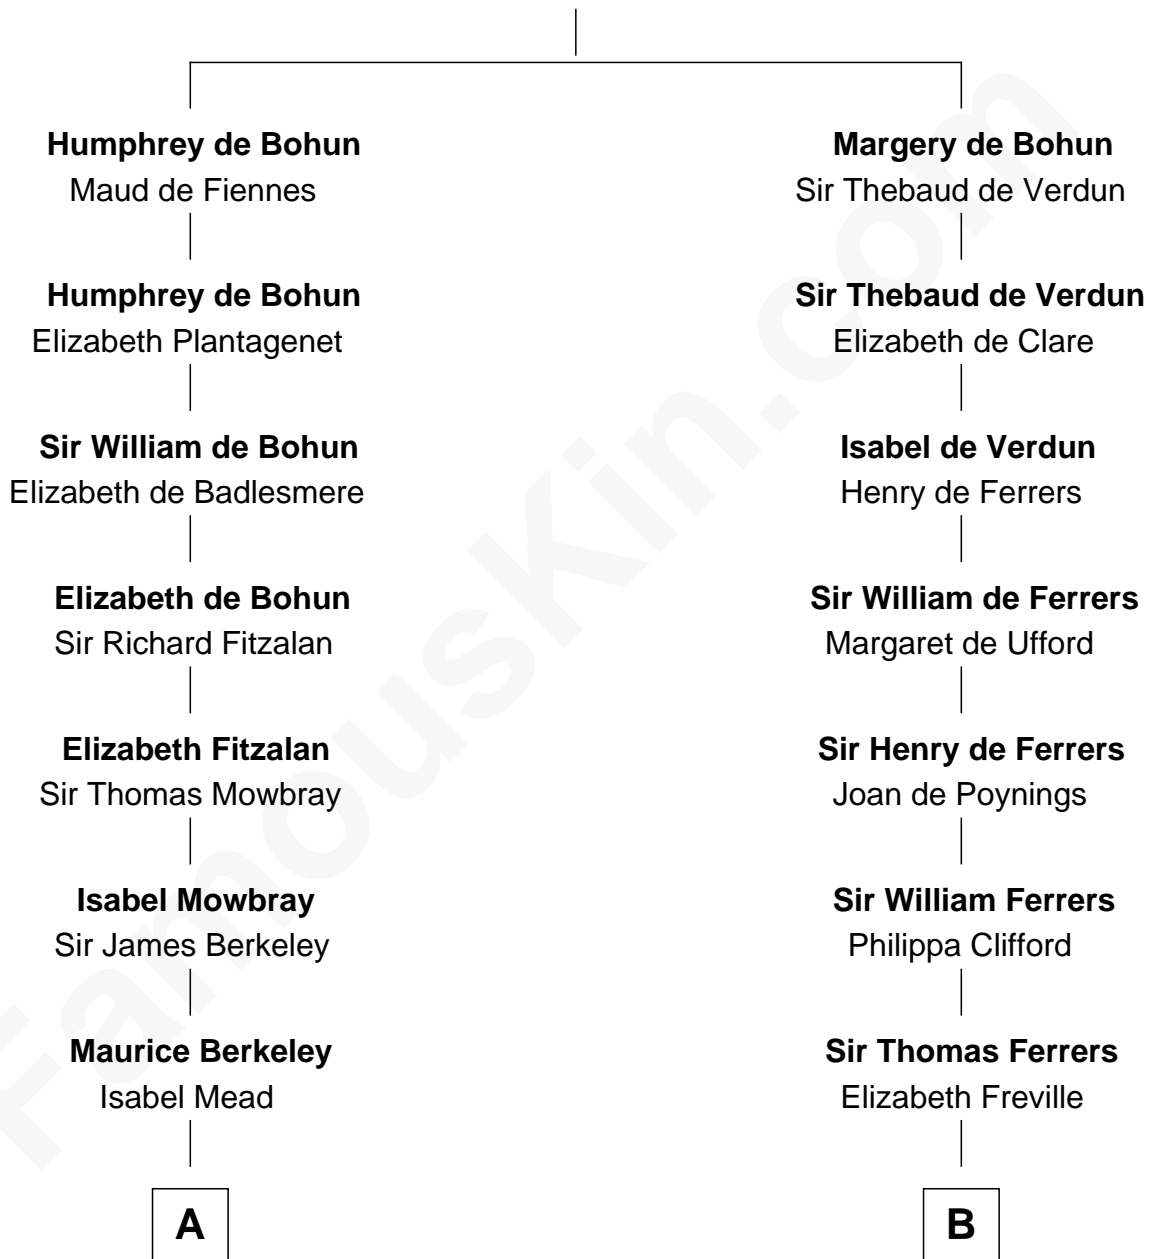

FamousKin.com
Relationship Chart of
General Douglas MacArthur

U.S. Army - World War II

12th cousin 8 times removed of

Edmund Waller

English Poet and Politician

Sir Humphrey de Bohun

Eleanor de Braiose

FamousKin.com