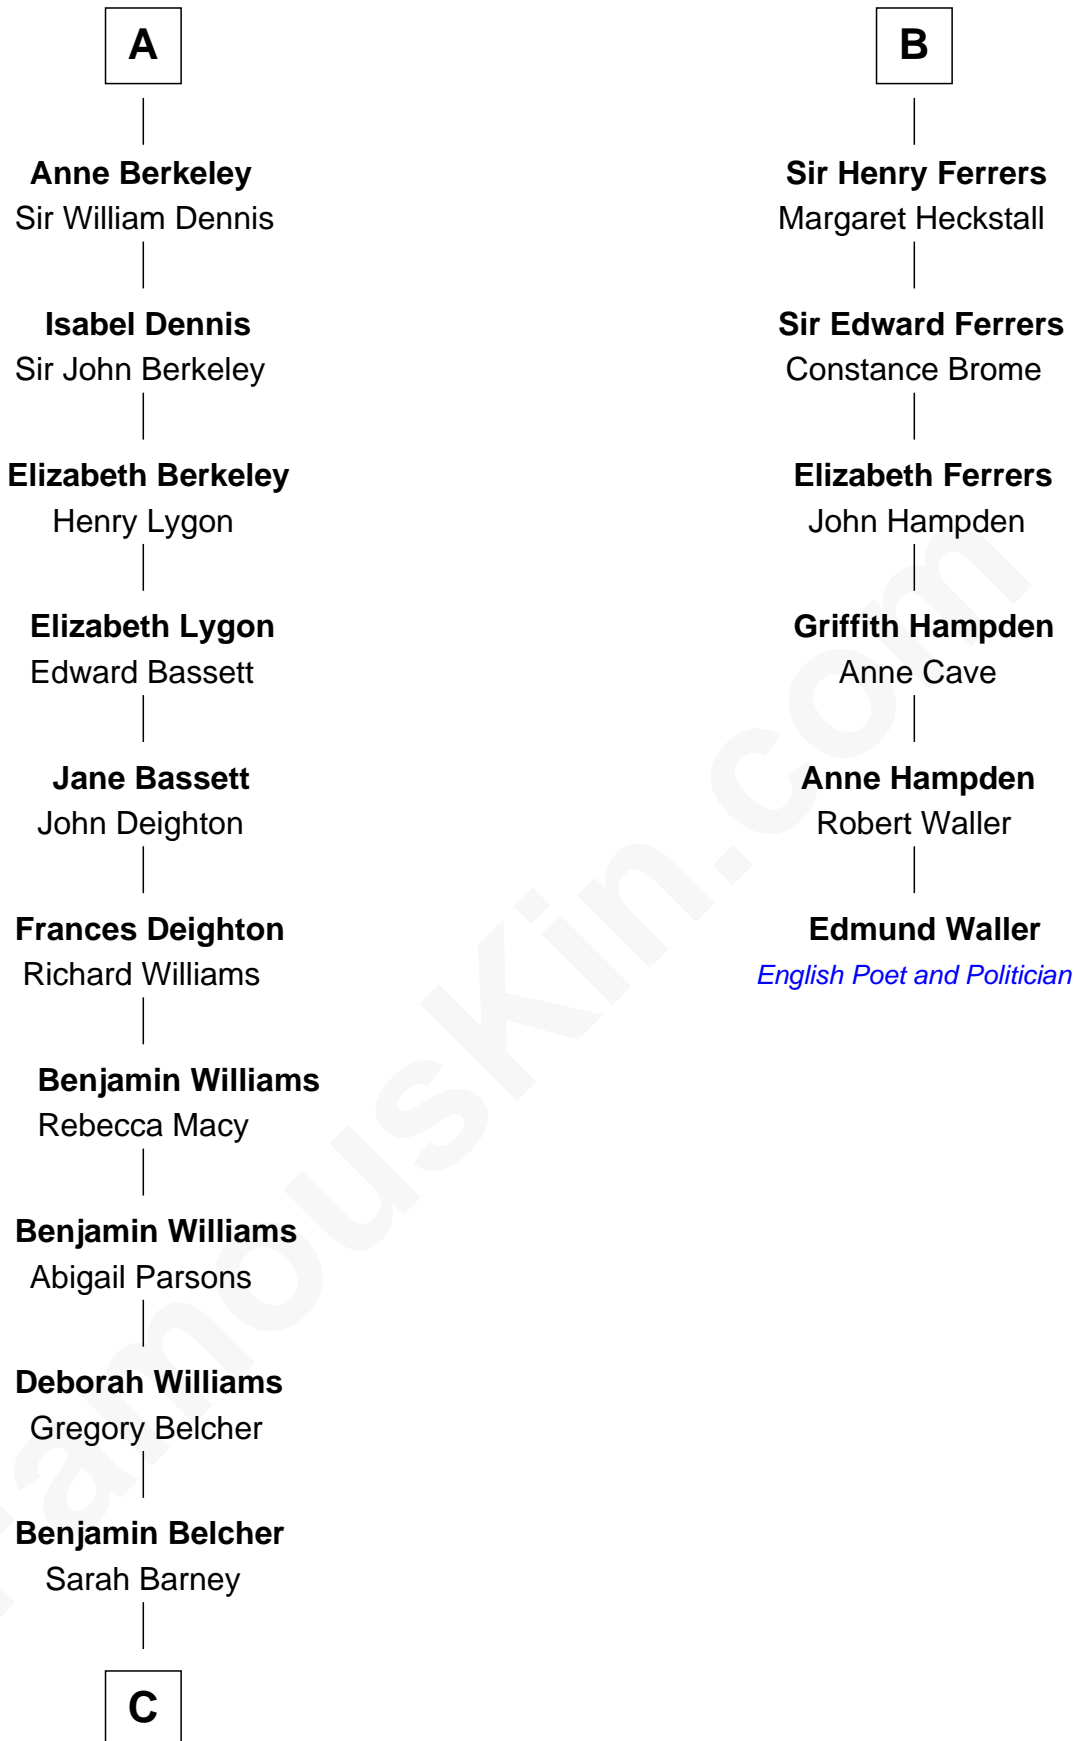

FamousKin.com
Relationship Chart of
General Douglas MacArthur

U.S. Army - World War II

12th cousin 8 times removed of

Edmund Waller

English Poet and Politician

Sir Humphrey de Bohun

Eleanor de Braiose

FamousKin.com