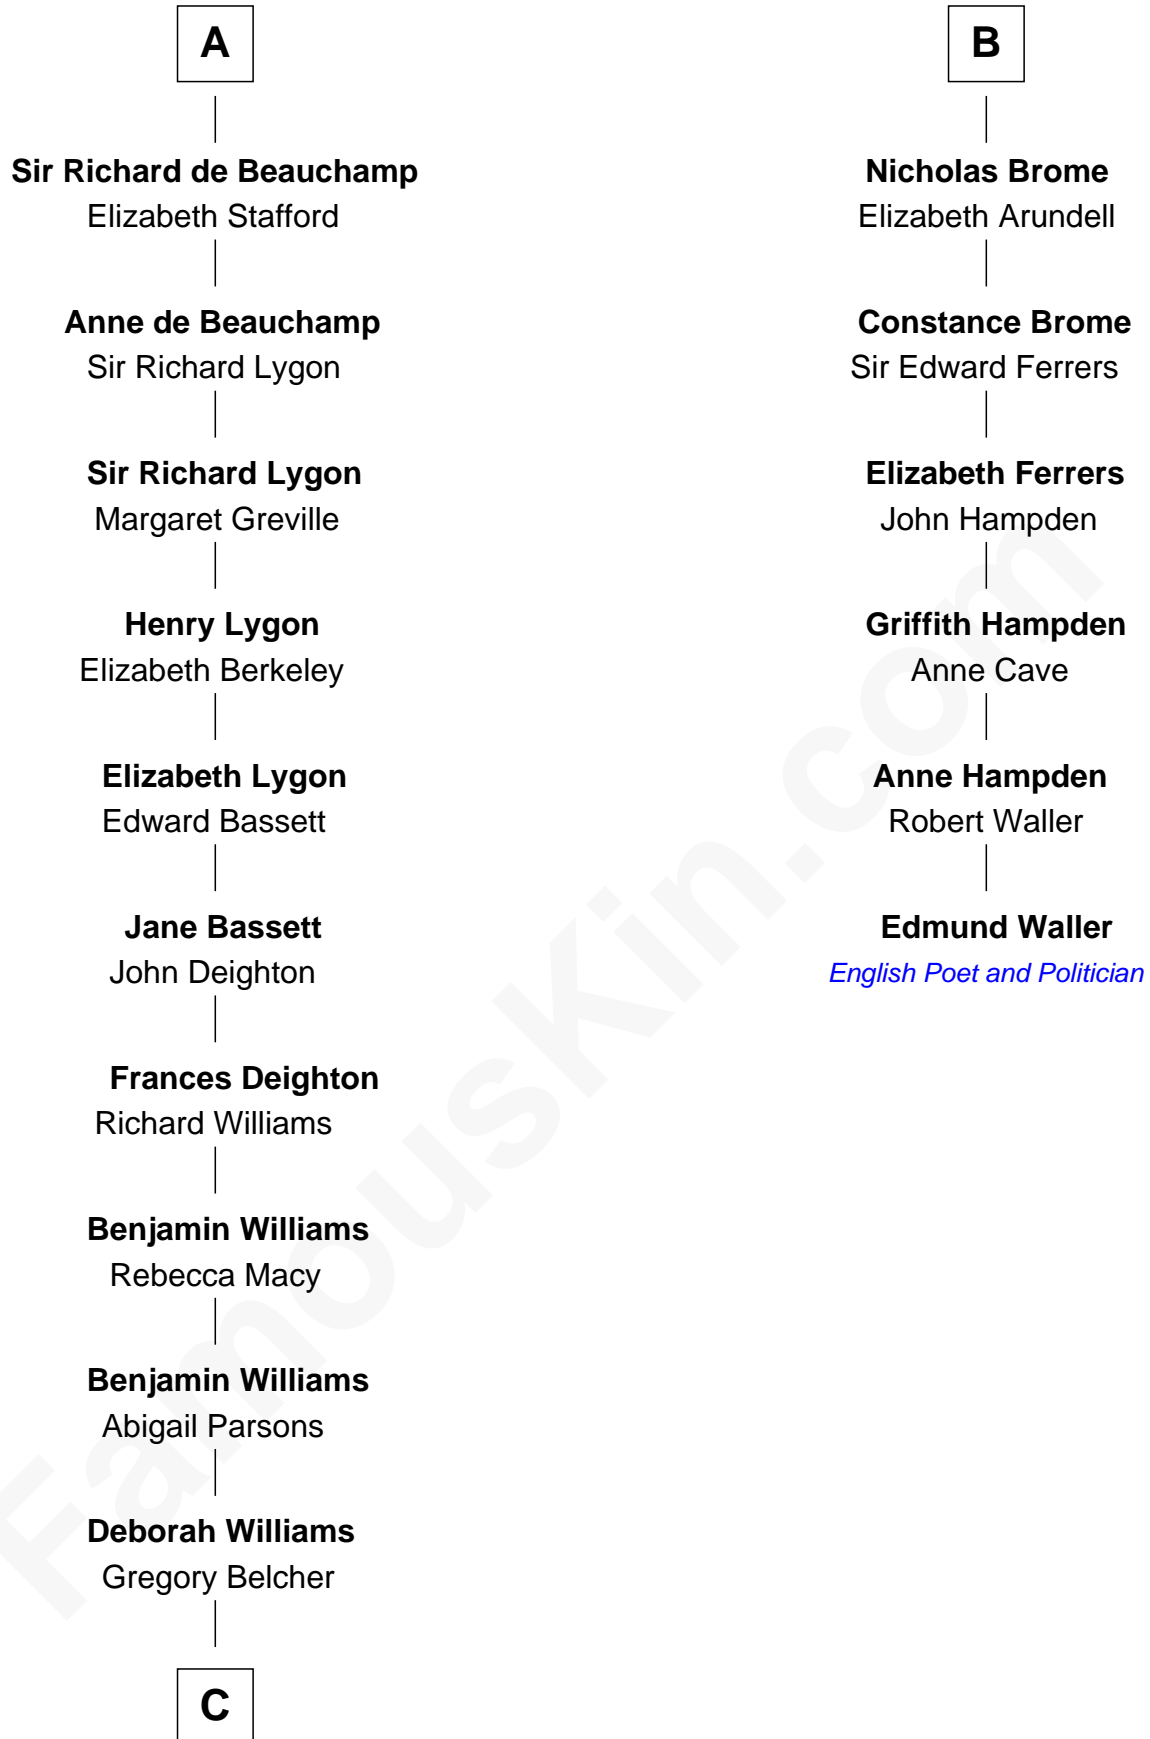

FamousKin.com
Relationship Chart of
General Douglas MacArthur

U.S. Army - World War II

12th cousin 9 times removed of

Edmund Waller

English Poet and Politician

Sir James de Audley

Ela Longespee

Sir Hugh I de Audley

Margaret Despencer

Sir Edmund Ferrers

Ellen Roche

Margaret Ferrers

John de Beauchamp

A

Sir Nicholas de Audley

Katherine Giffard

Sir Nicholas Audley

Joan Martin

Alice de Audley

Sir Hugh de Meynell

Isabel de Meynell

Sir Thomas de Shirley

Sir Hugh Shirley

Beatrice Brewes

Sir Ralph Shirley

Joan Basset

Beatrice Shirley

John Brome

B

FamousKin.com