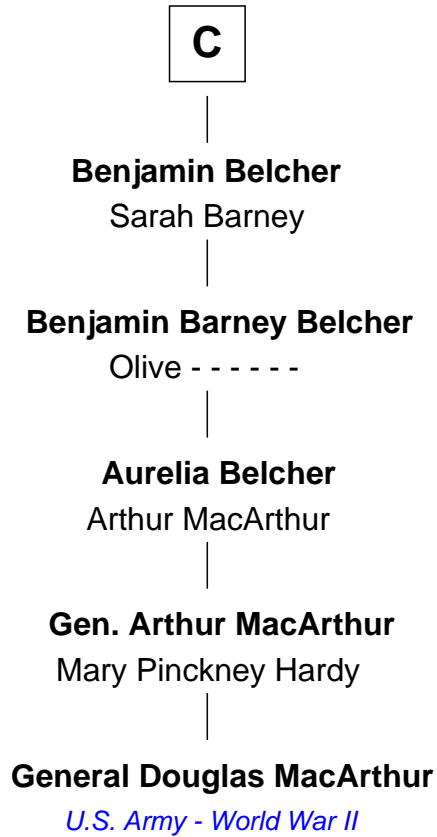

FamousKin.com
Relationship Chart of
General Douglas MacArthur

U.S. Army - World War II

12th cousin 9 times removed of

Edmund Waller

English Poet and Politician

Sir James de Audley

Ela Longespee

Sir Hugh I de Audley

Iseult de Mortimer

Hugh de Audley

Margaret de Clare

Margaret de Audley

Ralph de Stafford

Elizabeth de Stafford

John de Ferrers

Robert de Ferrers

Margaret Despencer

Sir Edmund Ferrers

Ellen Roche

Margaret Ferrers

John de Beauchamp

A

Sir Nicholas de Audley

Katherine Giffard

Sir Ralph Shirley

Joan Basset

Beatrice Shirley

John Brome

B

FamousKin.com