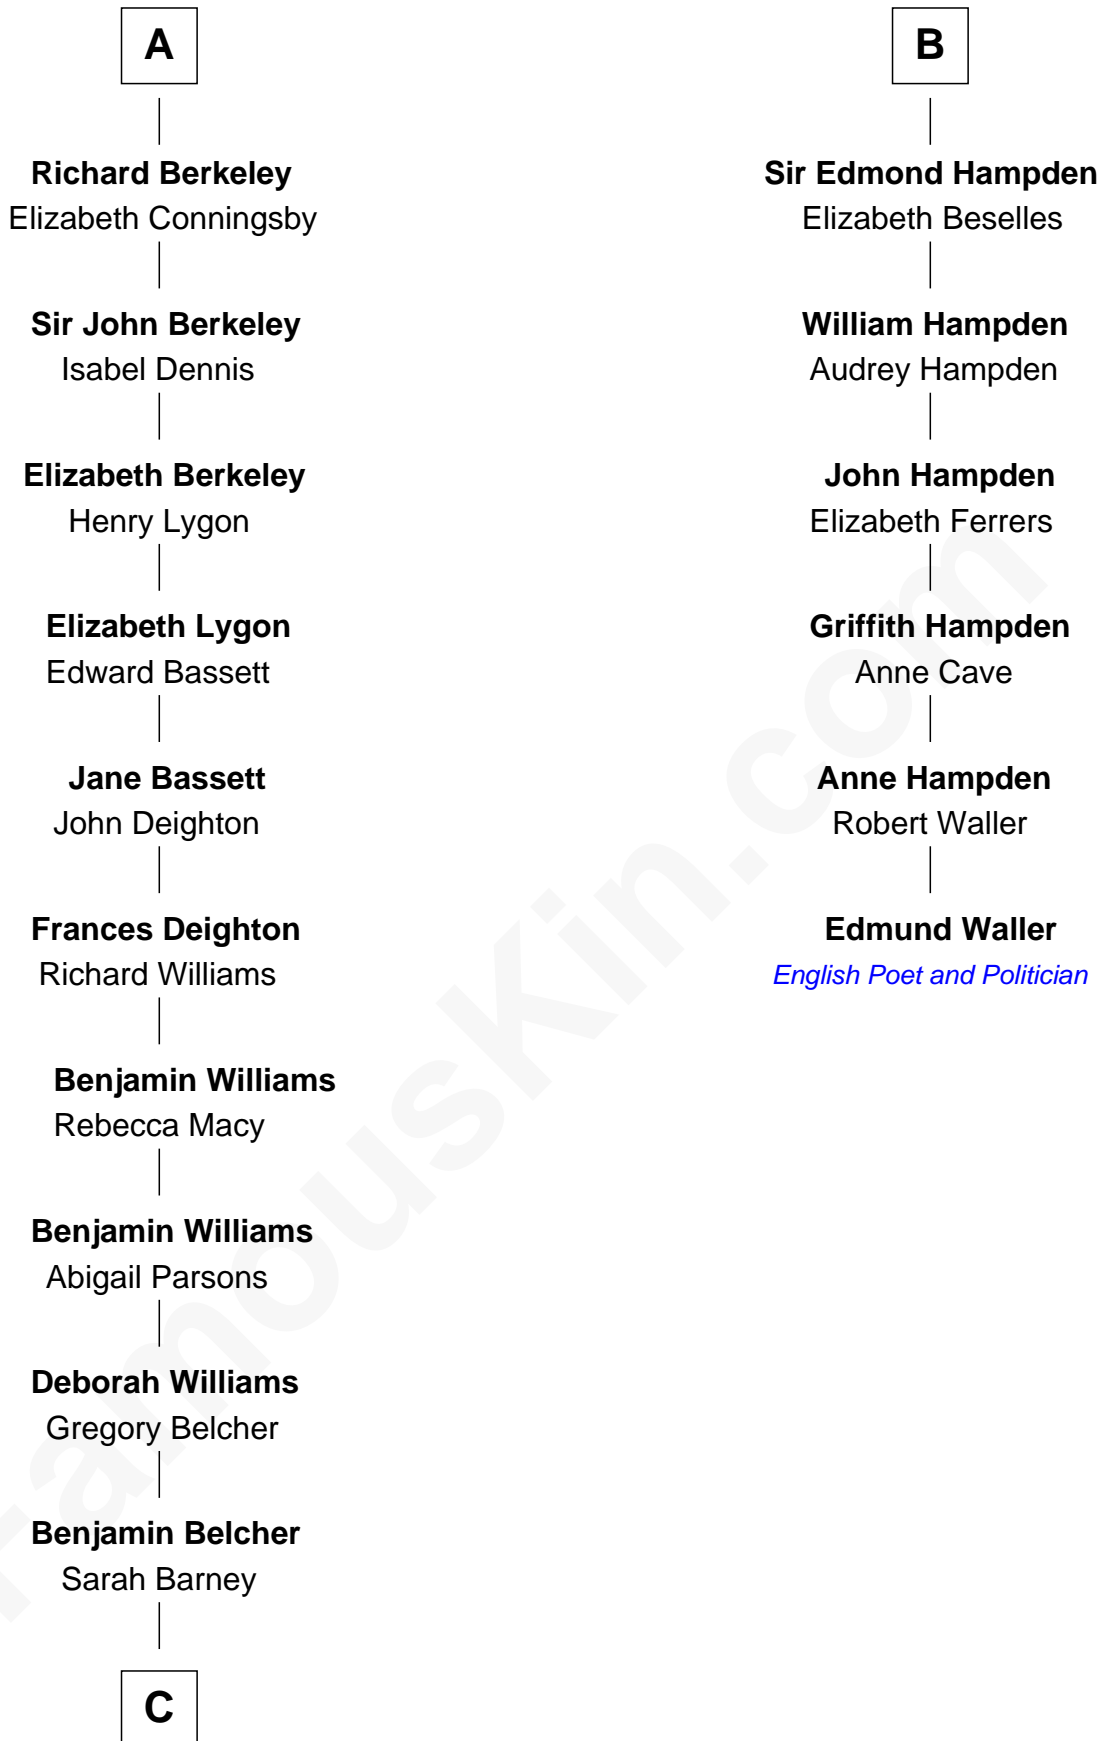

**FamousKin.com**  
**Relationship Chart of**  
**General Douglas MacArthur**  
*U.S. Army - World War II*

12th cousin 8 times removed of

**Edmund Waller**  
*English Poet and Politician*

FamousKin.com