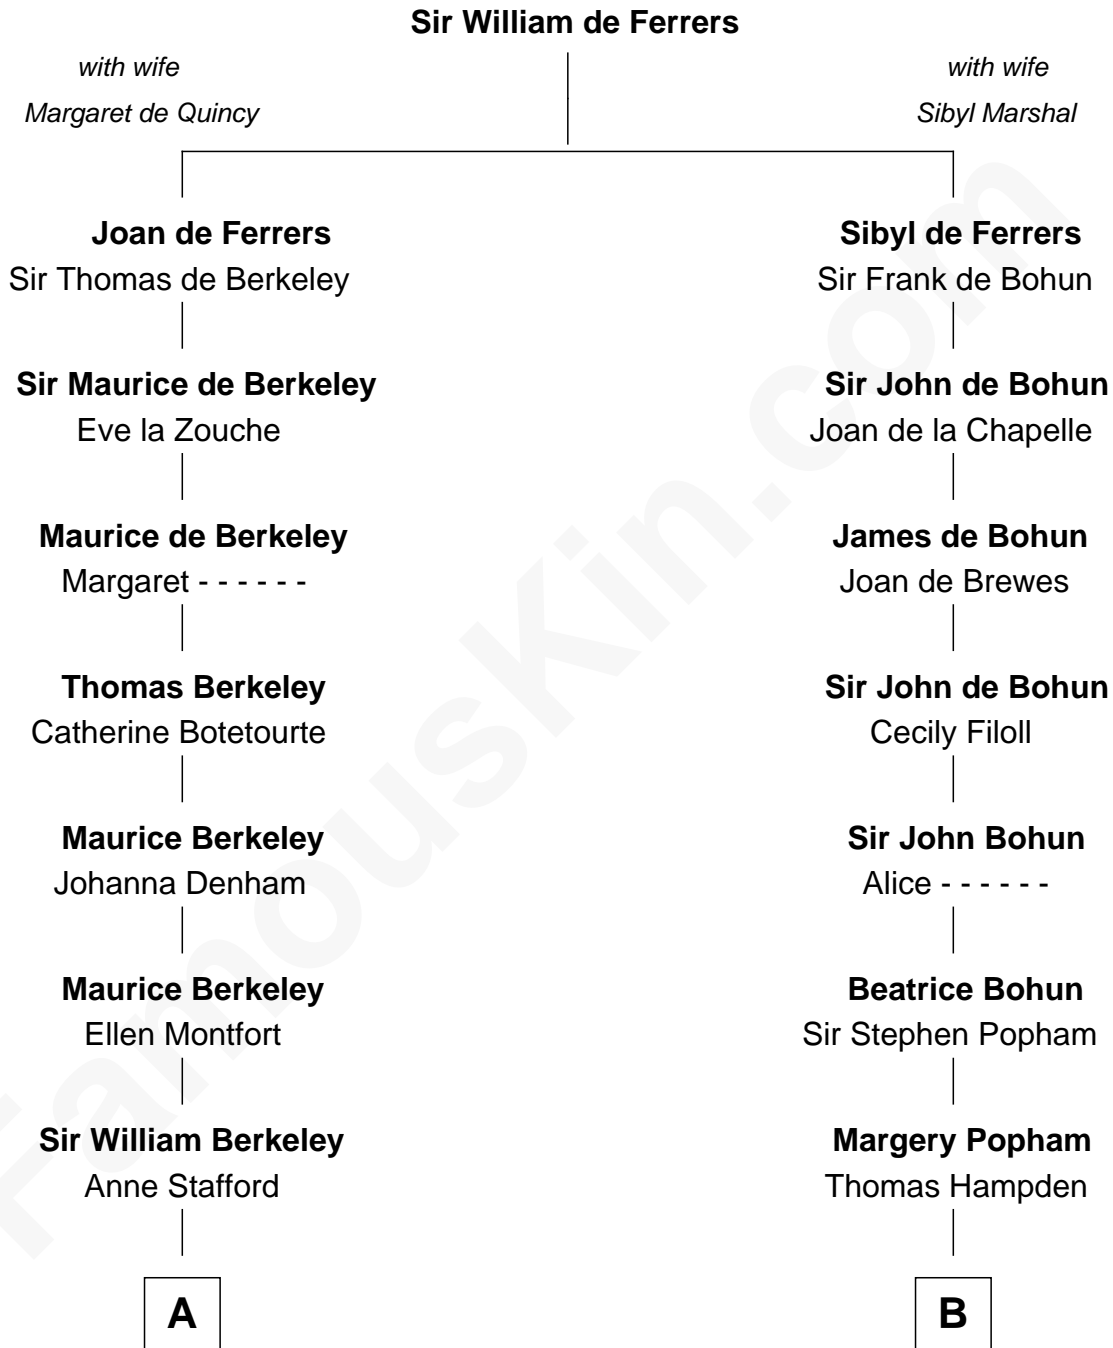

**FamousKin.com**  
**Relationship Chart of**  
**General Douglas MacArthur**  
*U.S. Army - World War II*

12th cousin 8 times removed of

**Edmund Waller**  
*English Poet and Politician*

FamousKin.com