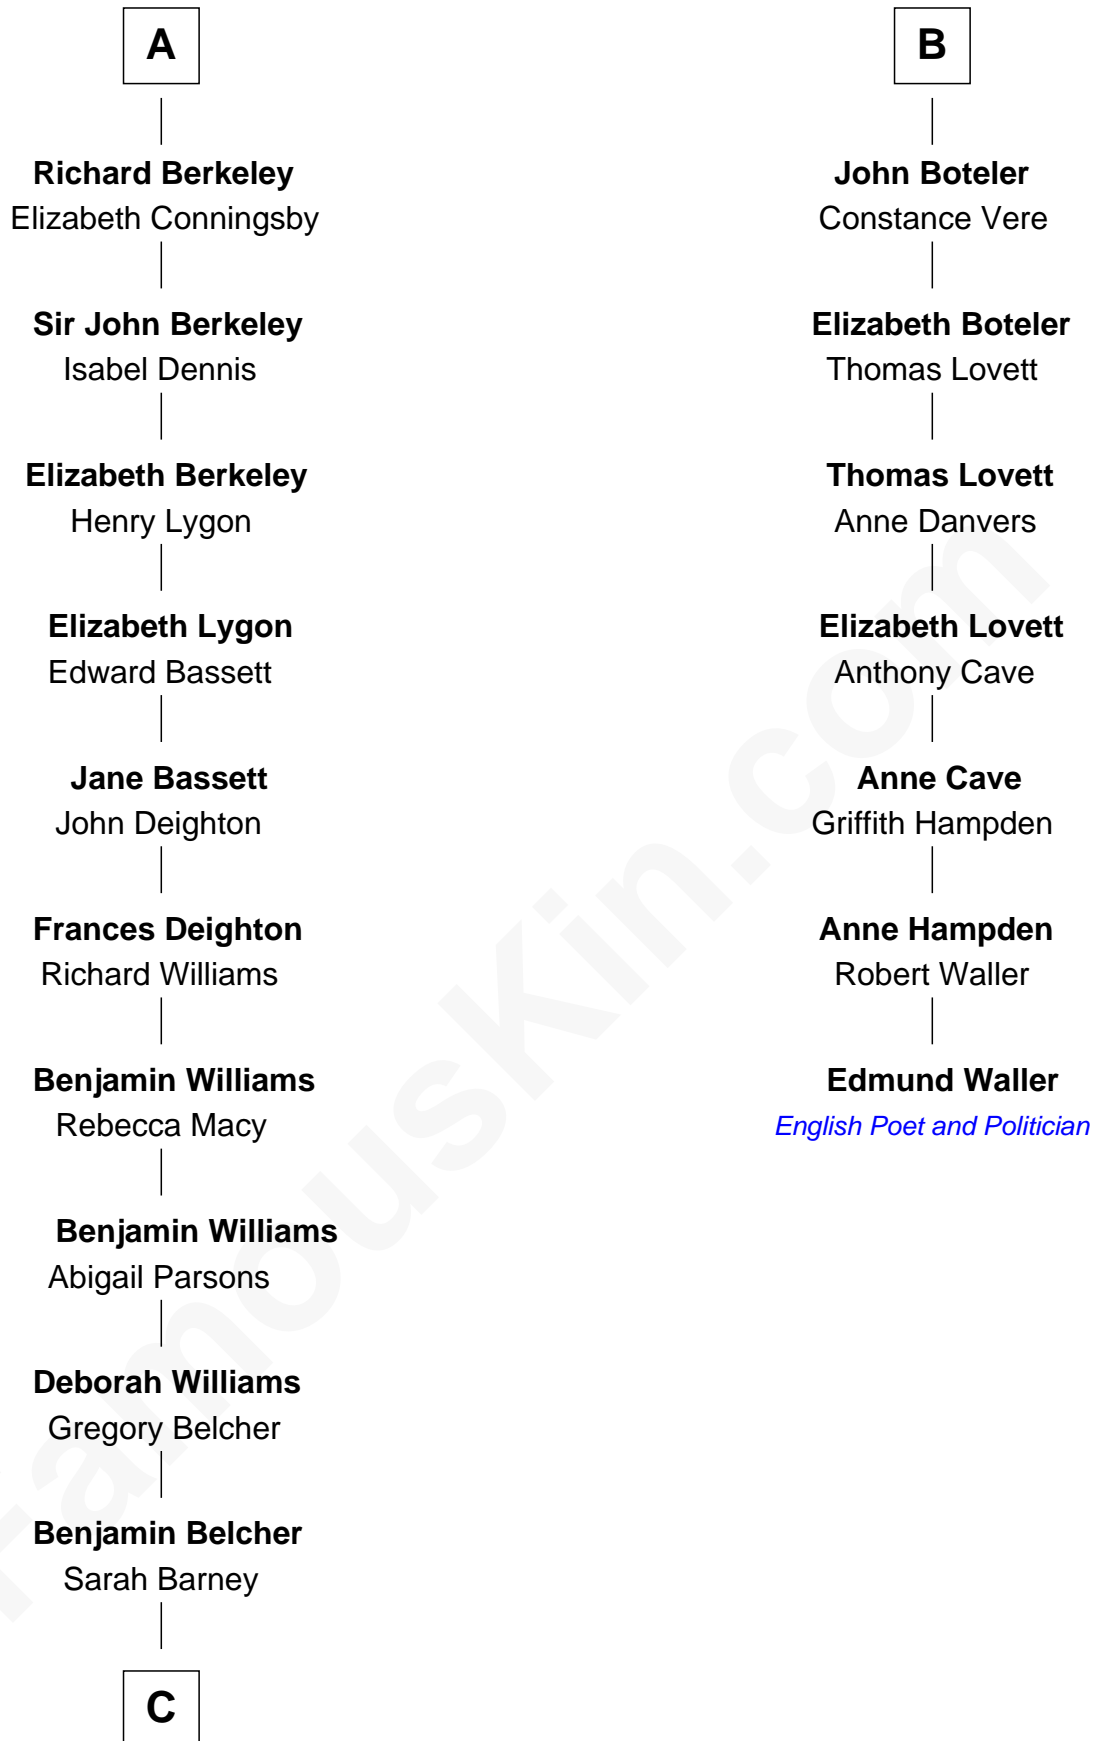

**FamousKin.com**  
**Relationship Chart of**  
**General Douglas MacArthur**

*U.S. Army - World War II*

13th cousin 7 times removed of

**Edmund Waller**

*English Poet and Politician*

**Sir William de Cantilupe**

Eve de Braiose

FamousKin.com