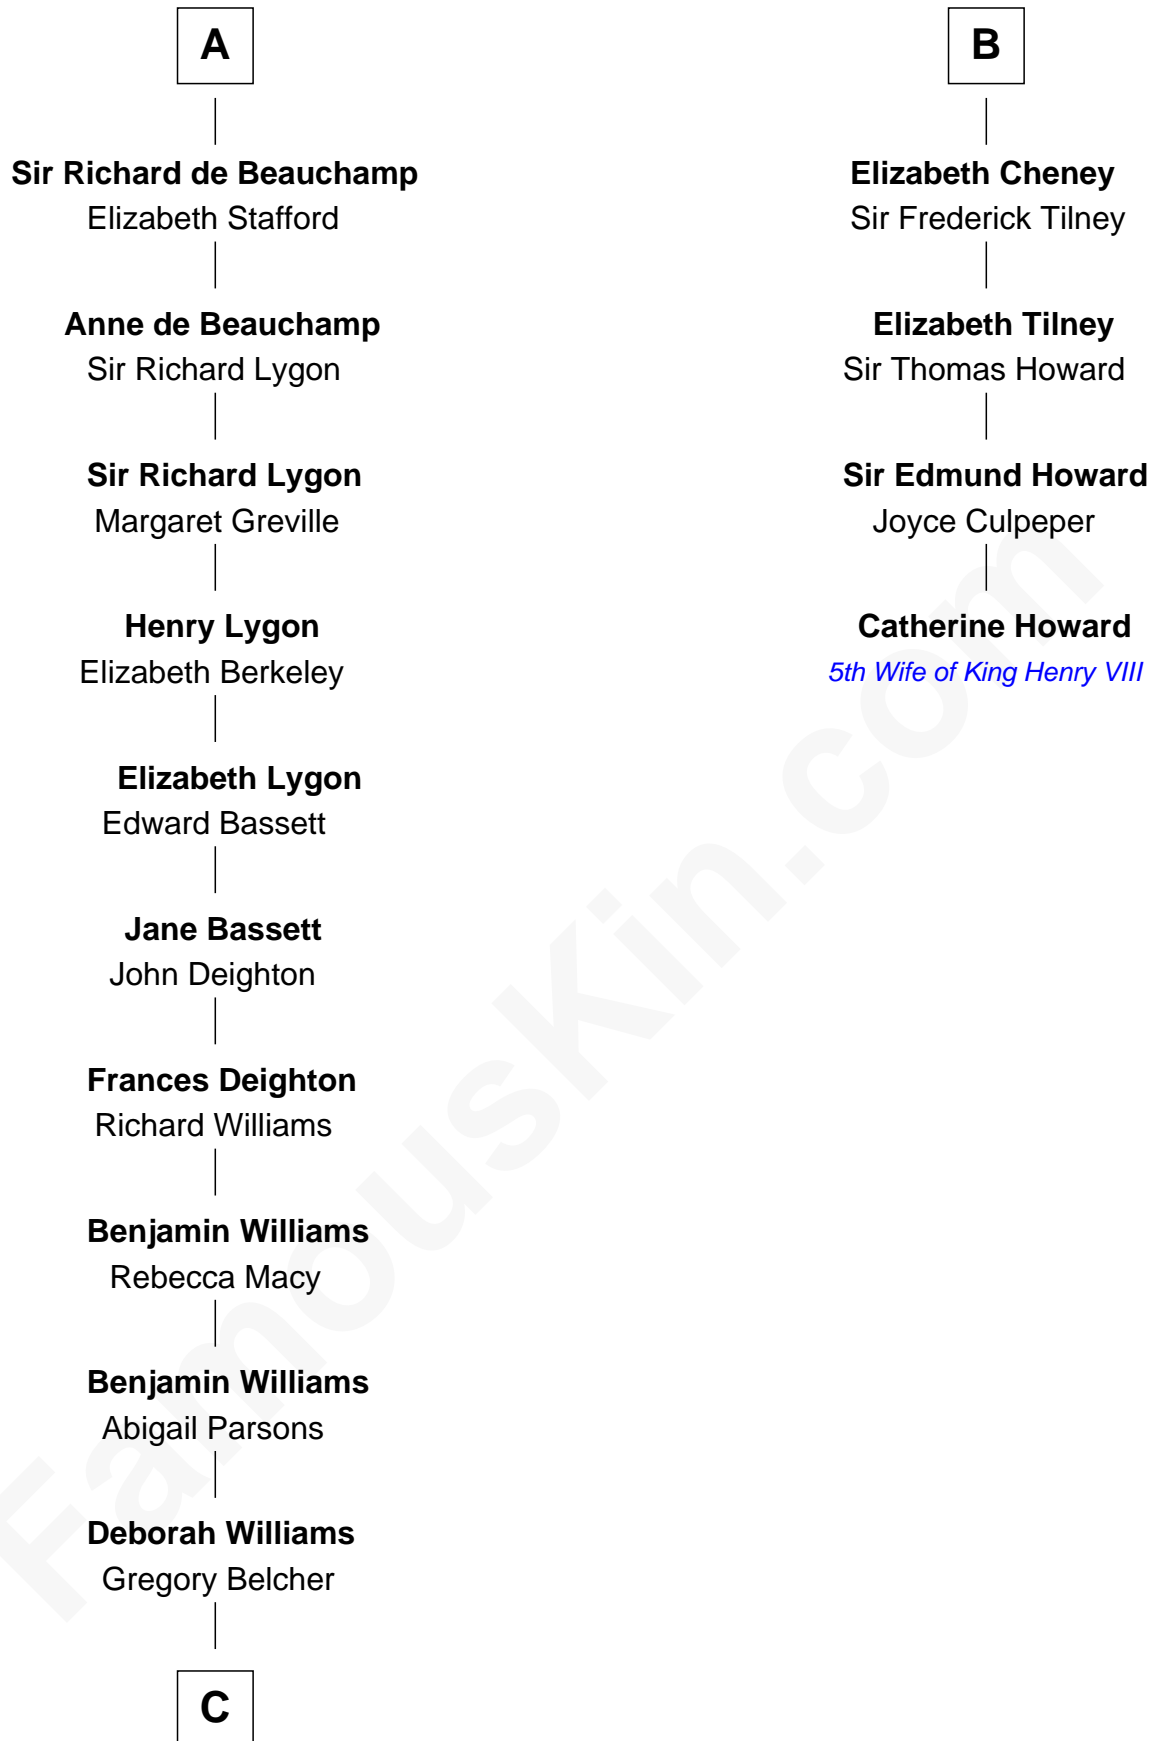

FamousKin.com
Relationship Chart of
General Douglas MacArthur

U.S. Army - World War II

10th cousin 11 times removed of

Catherine Howard

5th Wife of King Henry VIII

Raoul de Lusgnan

Alice de Eu

FamousKin.com