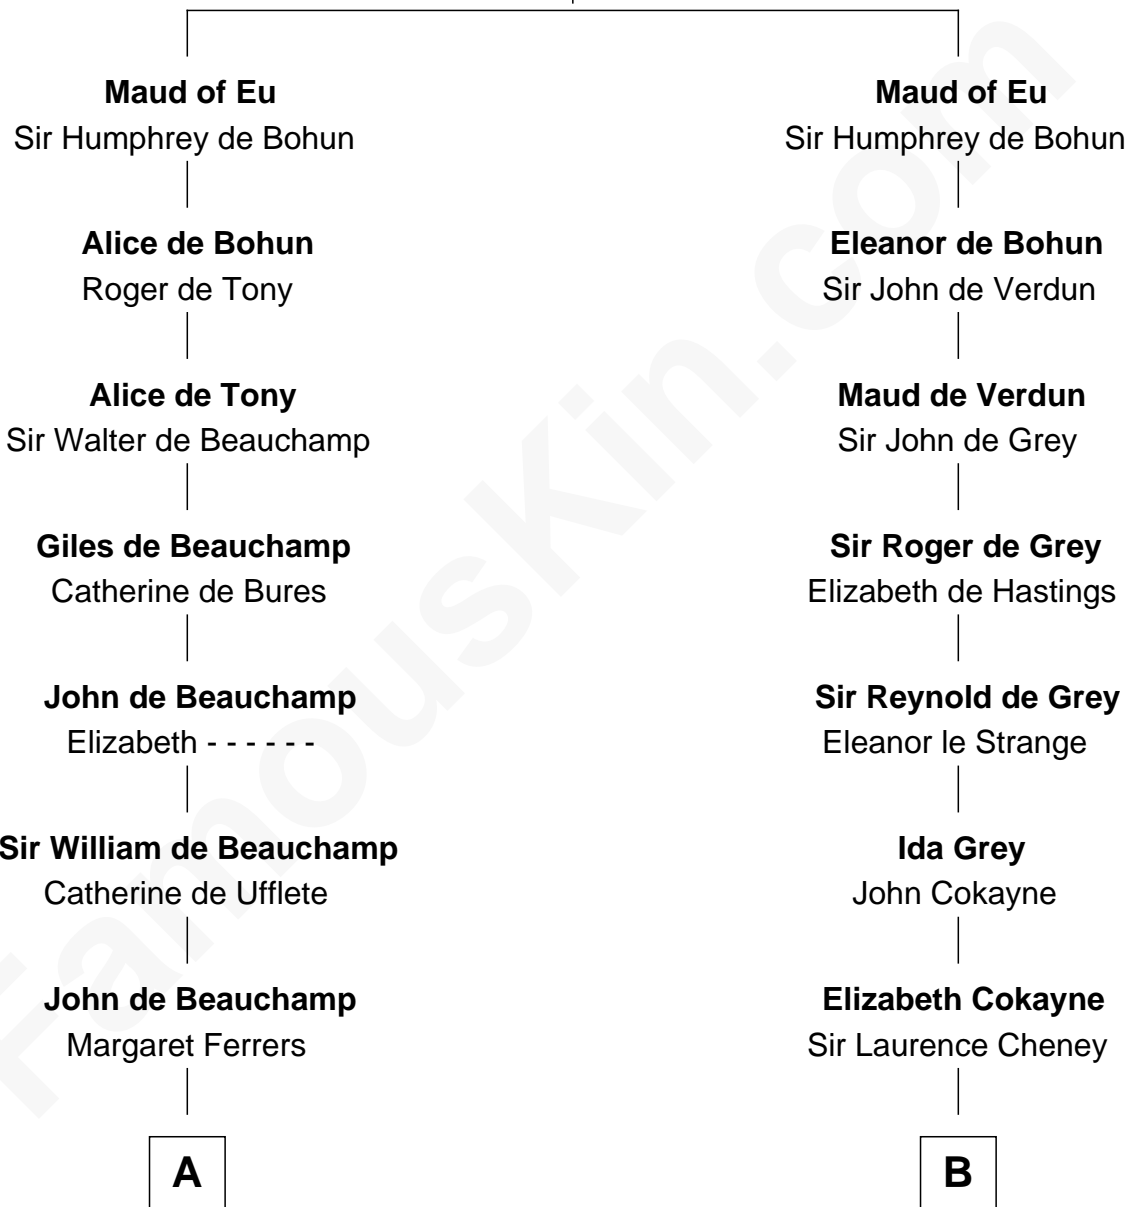

FamousKin.com
Relationship Chart of
General Douglas MacArthur

U.S. Army - World War II

10th cousin 11 times removed of

Catherine Howard

5th Wife of King Henry VIII

Raoul de Lusgnan

Alice de Eu

FamousKin.com