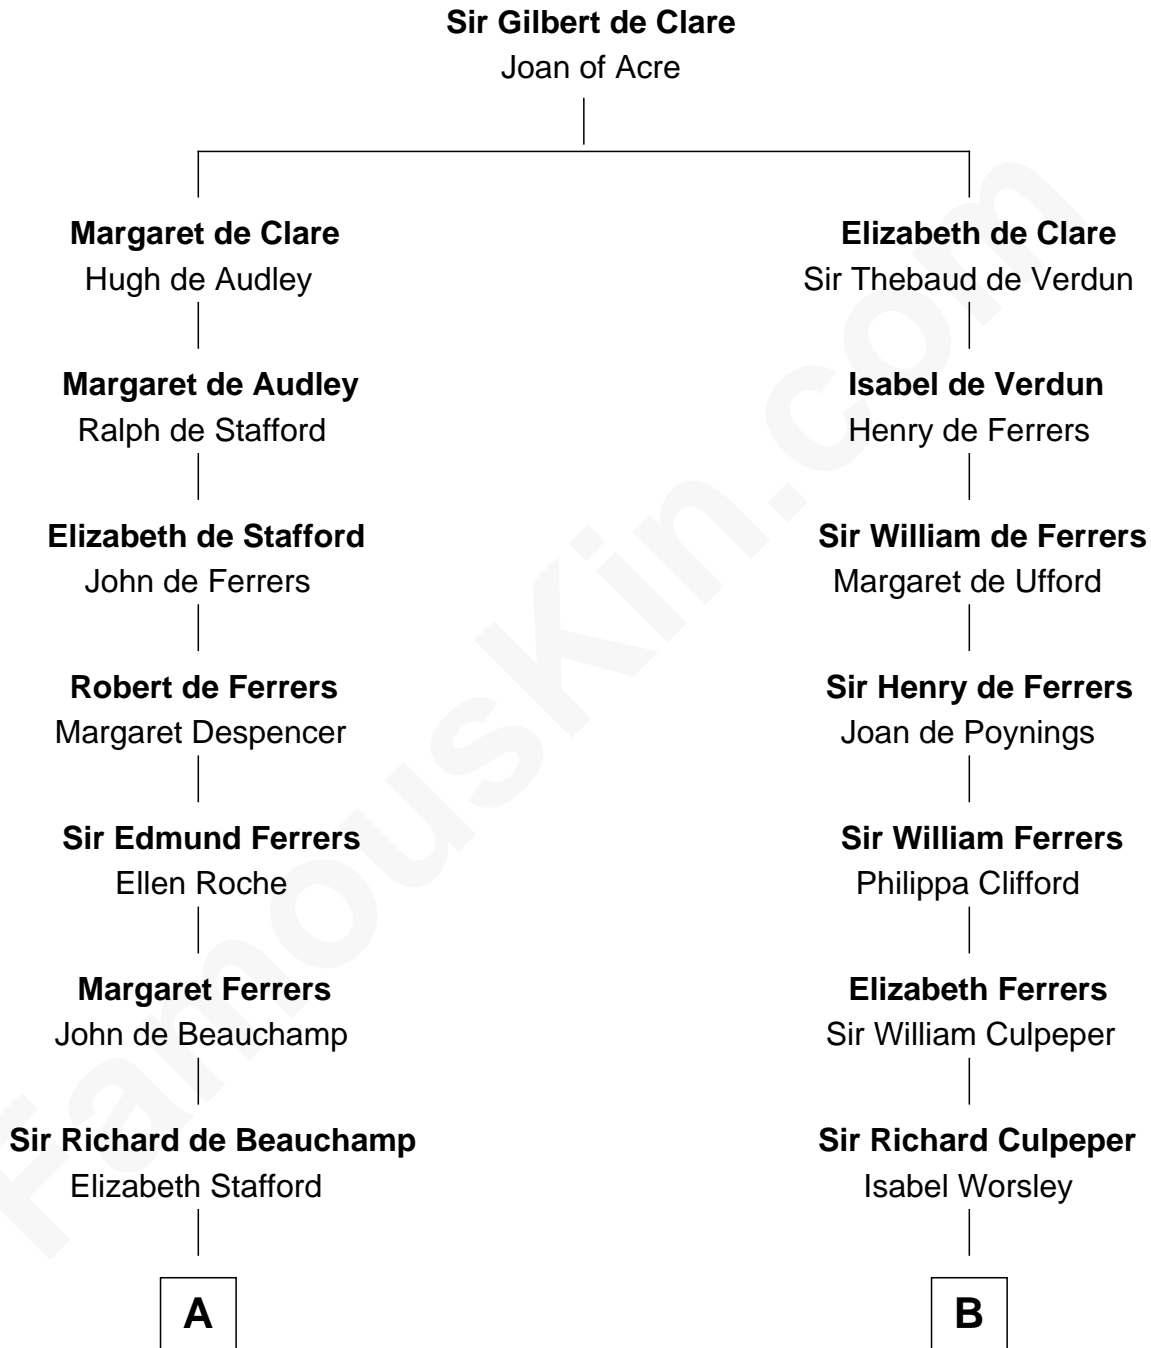

FamousKin.com
Relationship Chart of
General Douglas MacArthur

U.S. Army - World War II

8th cousin 12 times removed of

Catherine Howard

5th Wife of King Henry VIII

FamousKin.com