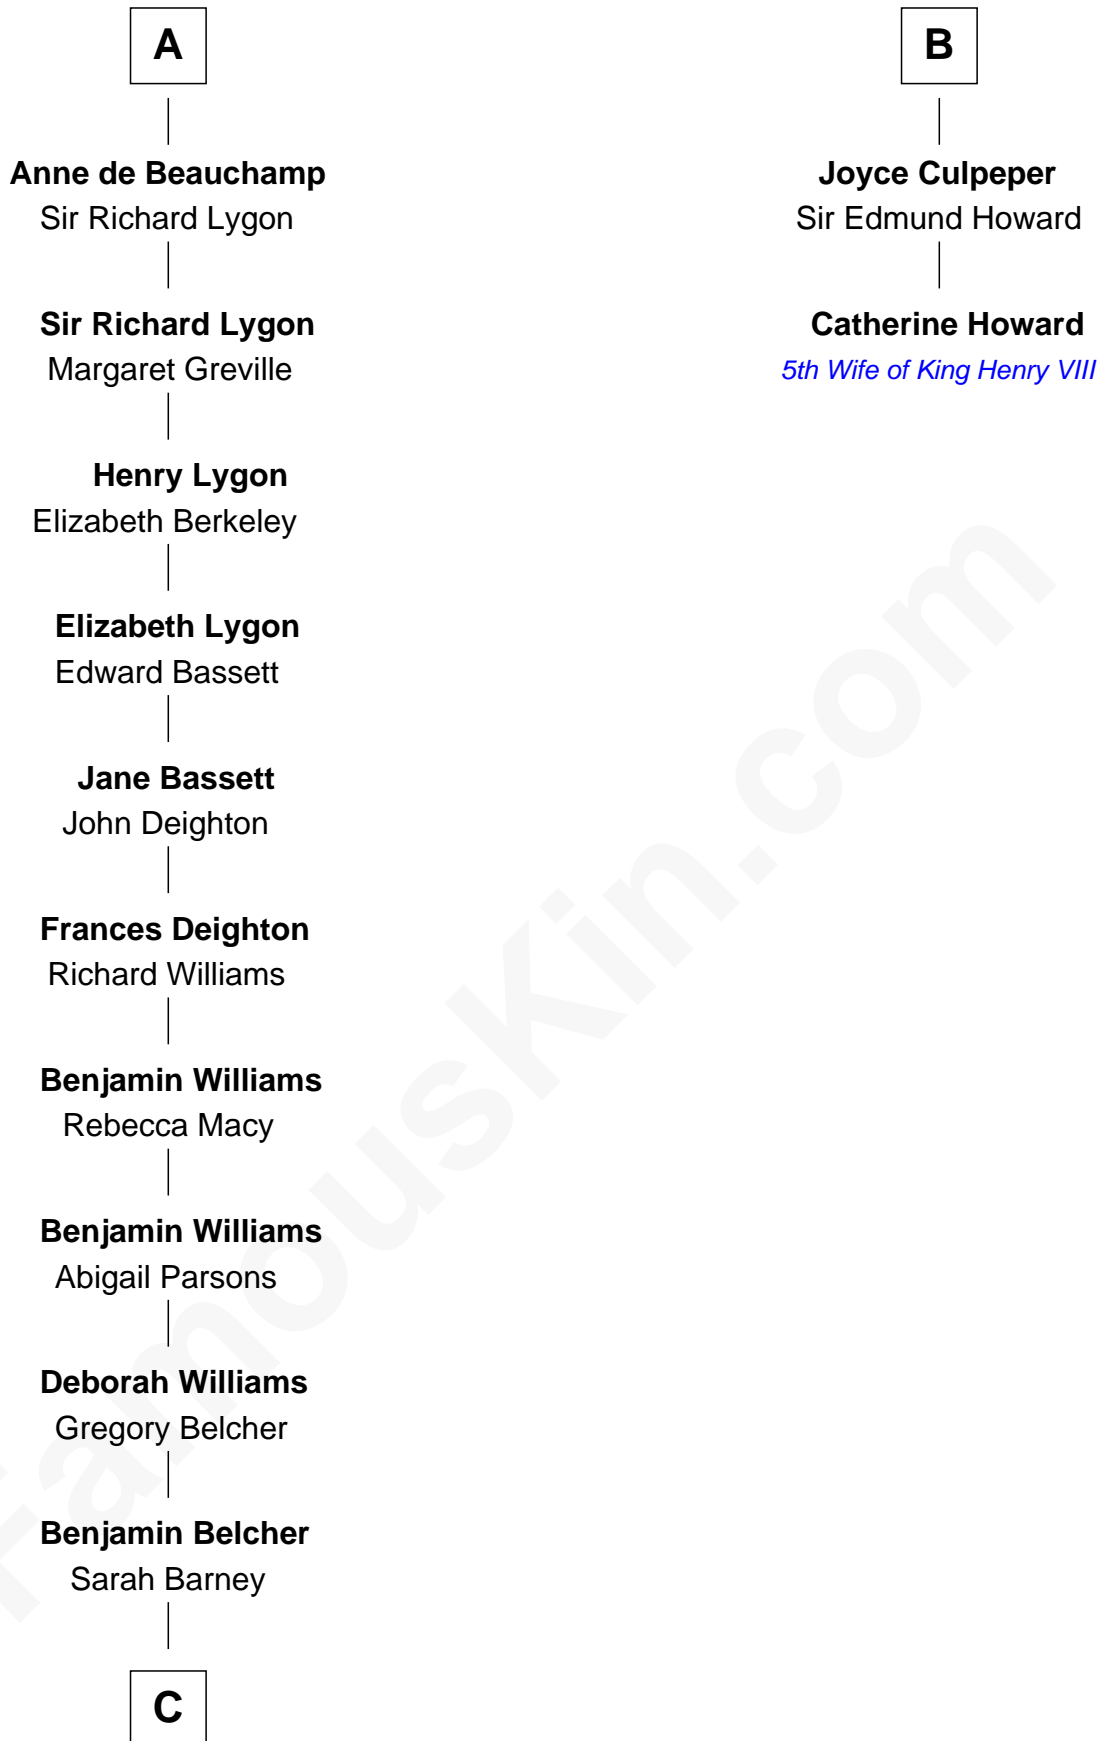

FamousKin.com
Relationship Chart of
General Douglas MacArthur

U.S. Army - World War II

8th cousin 12 times removed of

Catherine Howard

5th Wife of King Henry VIII

FamousKin.com