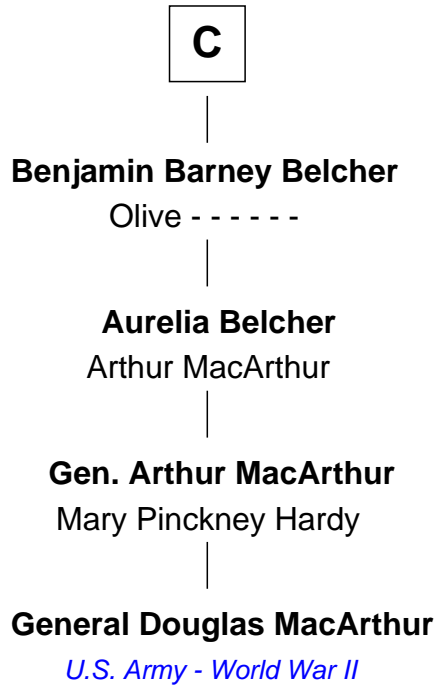

FamousKin.com
Relationship Chart of
General Douglas MacArthur

U.S. Army - World War II

9th cousin 11 times removed of

Catherine Howard

5th Wife of King Henry VIII

Sir William de Ferrers

Margaret de Quincy

Joan de Ferrers
 Sir Thomas de Berkeley

Sir Maurice de Berkeley
 Eve la Zouche

Maurice de Berkeley
 Margaret - - - - -

Thomas Berkeley
 Catherine Botetourte

Maurice Berkeley
 Johanna Denham

Maurice Berkeley
 Ellen Montfort

Sir William Berkeley
 Anne Stafford

A

Sir William de Ferrers
 Anne Duward

Sir William de Ferrers
 de Segrave

Henry de Ferrers
 Isabel de Verdun

Sir William de Ferrers
 Margaret de Ufford

Sir Henry de Ferrers
 Joan de Poynings

Sir William Ferrers
 Philippa Clifford

Elizabeth Ferrers
 Sir William Culpeper

B

FamousKin.com