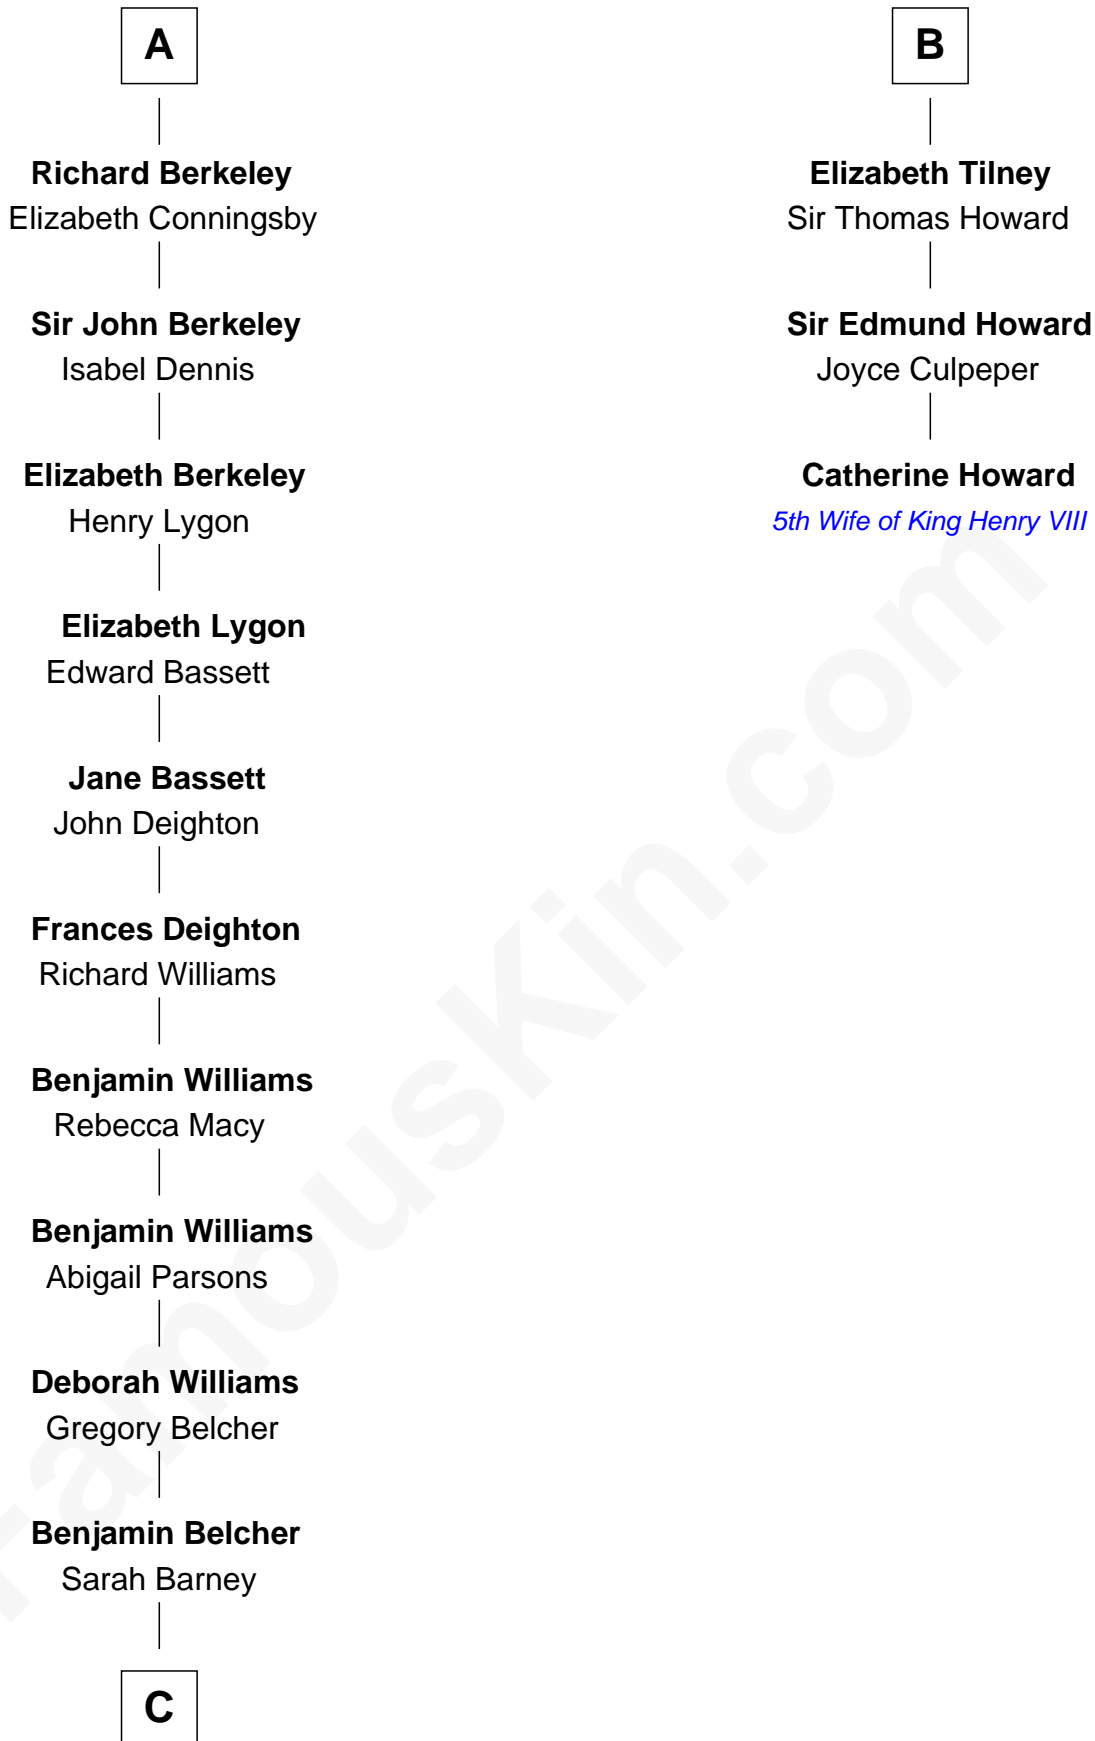

FamousKin.com
Relationship Chart of
General Douglas MacArthur

U.S. Army - World War II

9th cousin 11 times removed of

Catherine Howard

5th Wife of King Henry VIII

Sir William de Cantilupe

Eve de Braiose

FamousKin.com