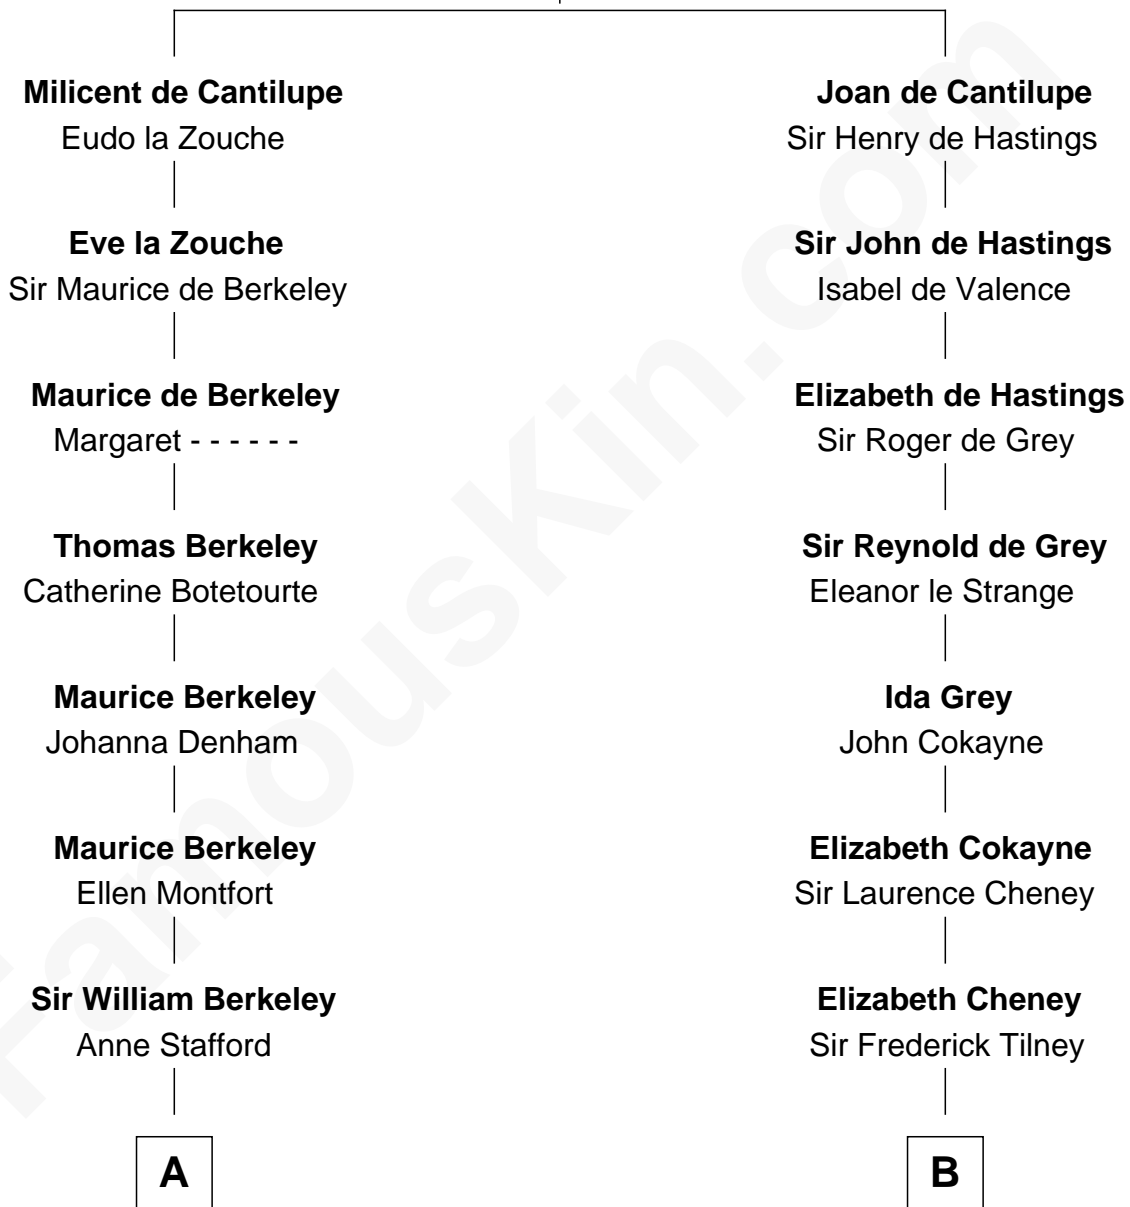

FamousKin.com
Relationship Chart of
General Douglas MacArthur

U.S. Army - World War II

9th cousin 11 times removed of

Catherine Howard

5th Wife of King Henry VIII

Sir William de Cantilupe

Eve de Braiose

FamousKin.com