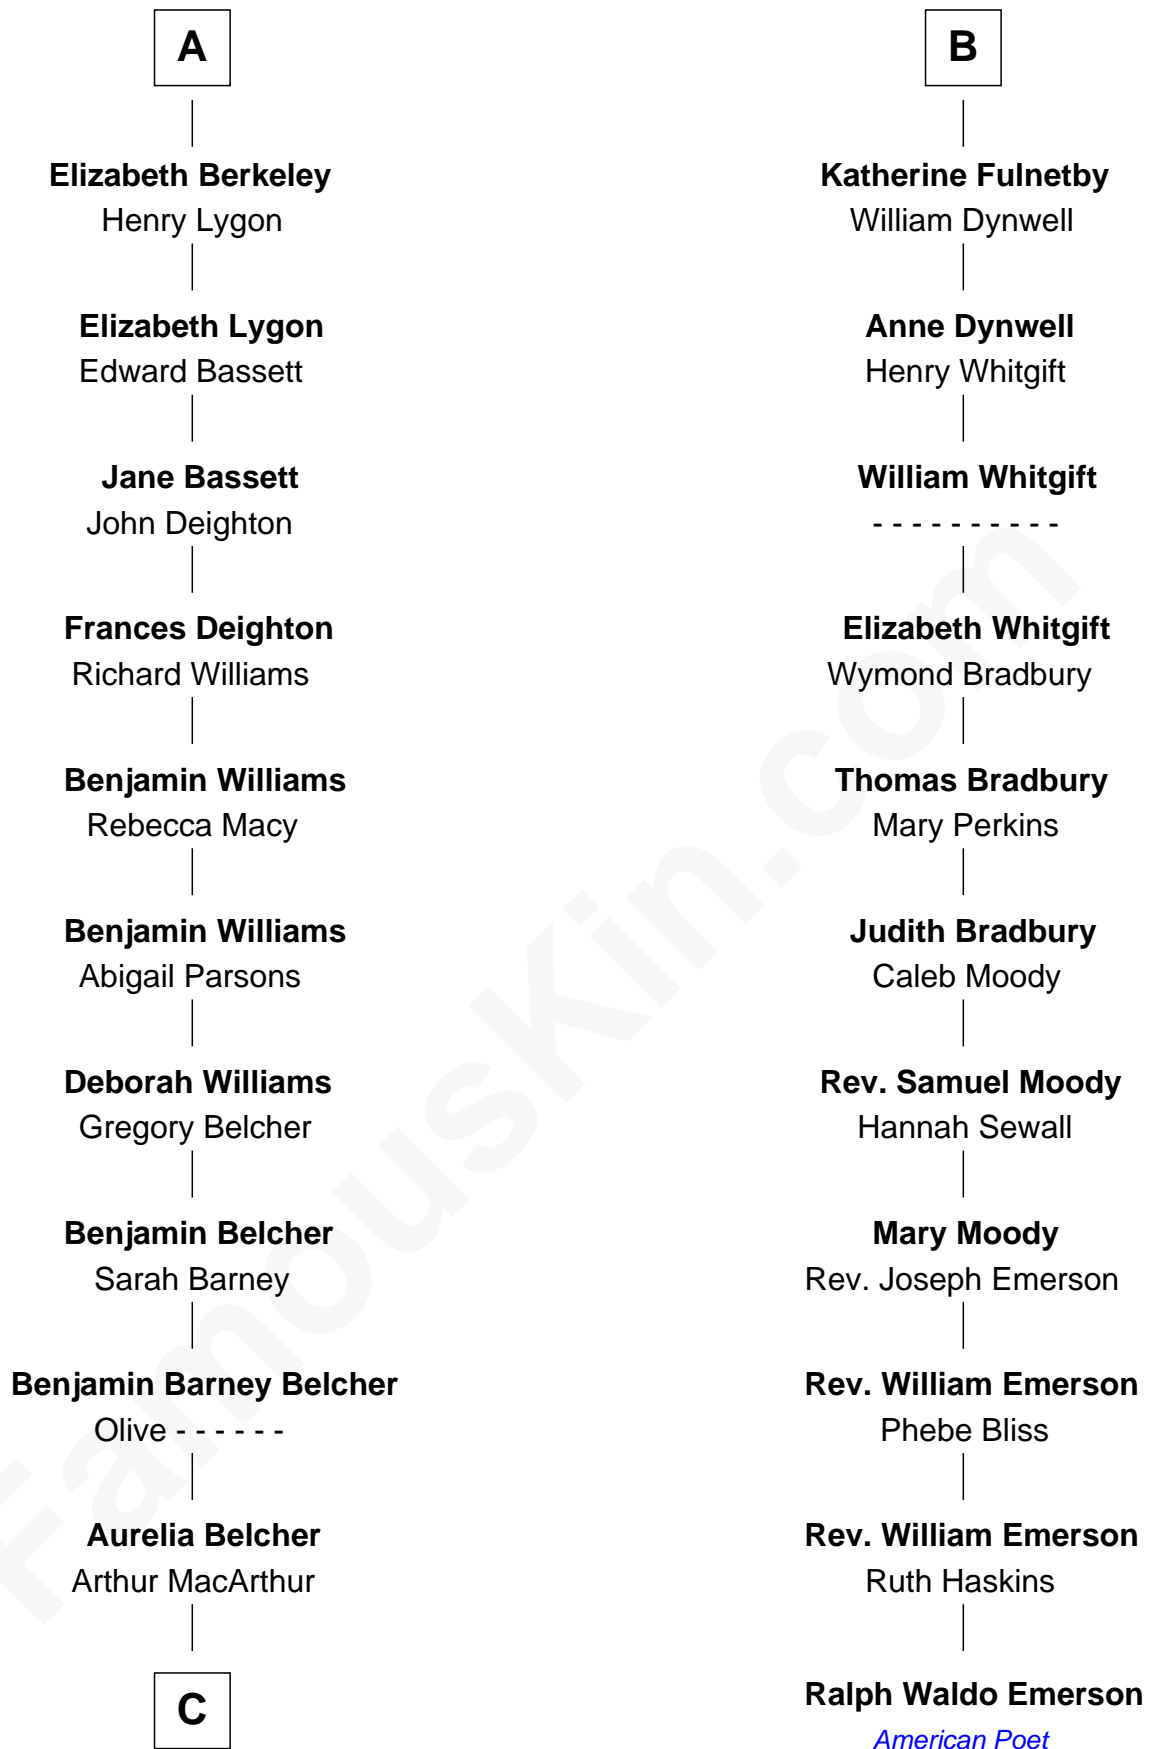

FamousKin.com

Relationship Chart of General Douglas MacArthur

U.S. Army - World War II

17th cousin 1 time removed of

Ralph Waldo Emerson

American Poet

Sir Maurice de Berkeley

Eve la Zouche

C

—
Gen. Arthur MacArthur

Mary Pinckney Hardy

—
General Douglas MacArthur

U.S. Army - World War II

FamousKin.com