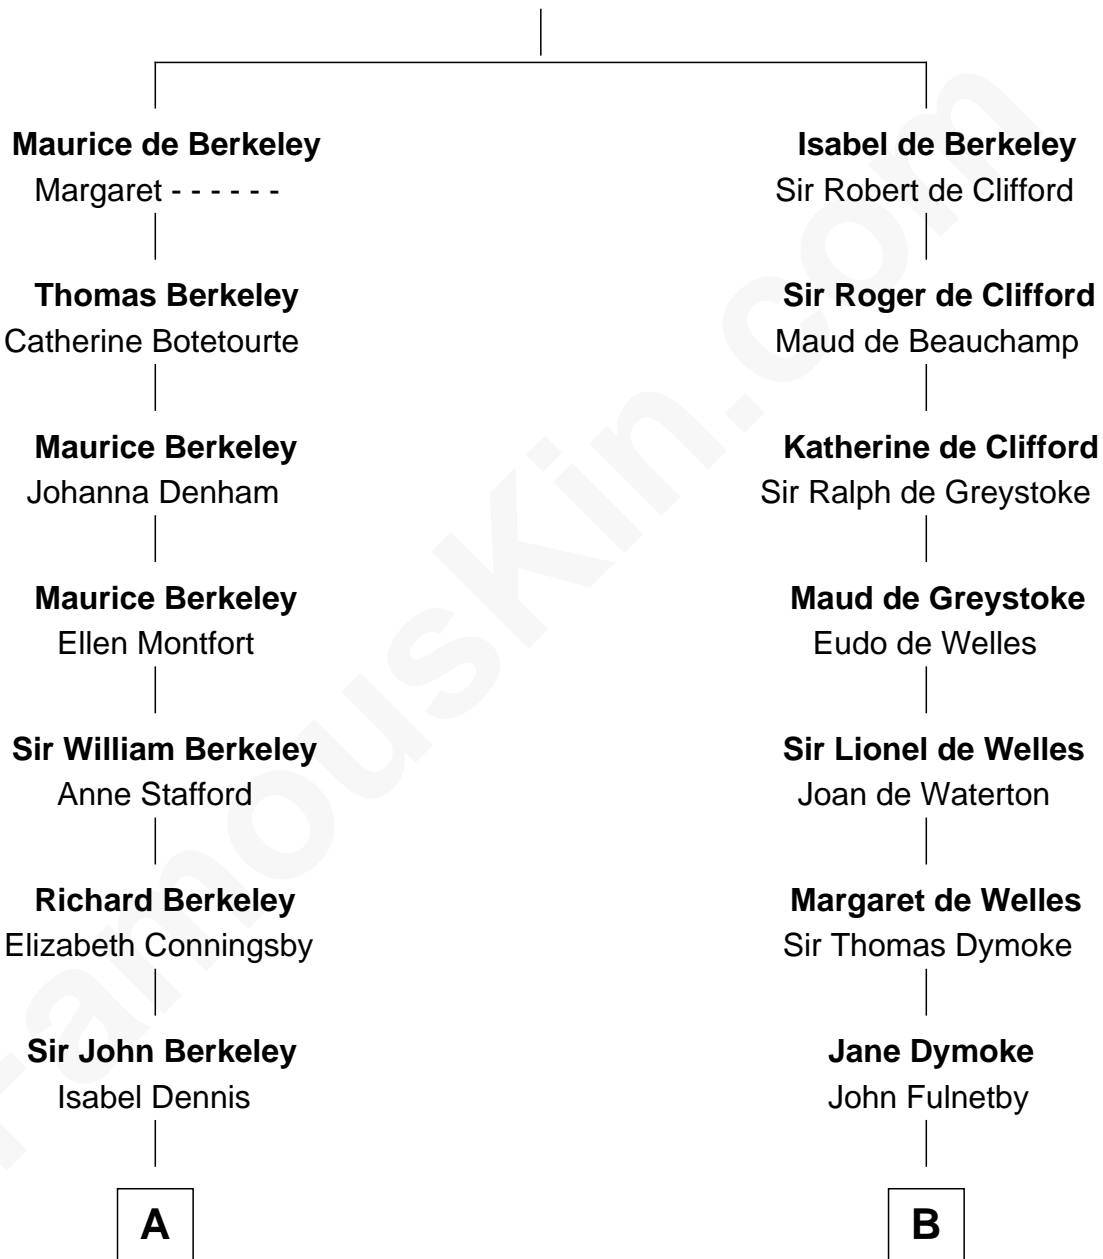

FamousKin.com

Relationship Chart of General Douglas MacArthur

U.S. Army - World War II

17th cousin 1 time removed of

Ralph Waldo Emerson

American Poet

Sir Maurice de Berkeley

Eve la Zouche

C

—
Gen. Arthur MacArthur

Mary Pinckney Hardy

—
General Douglas MacArthur

U.S. Army - World War II

FamousKin.com