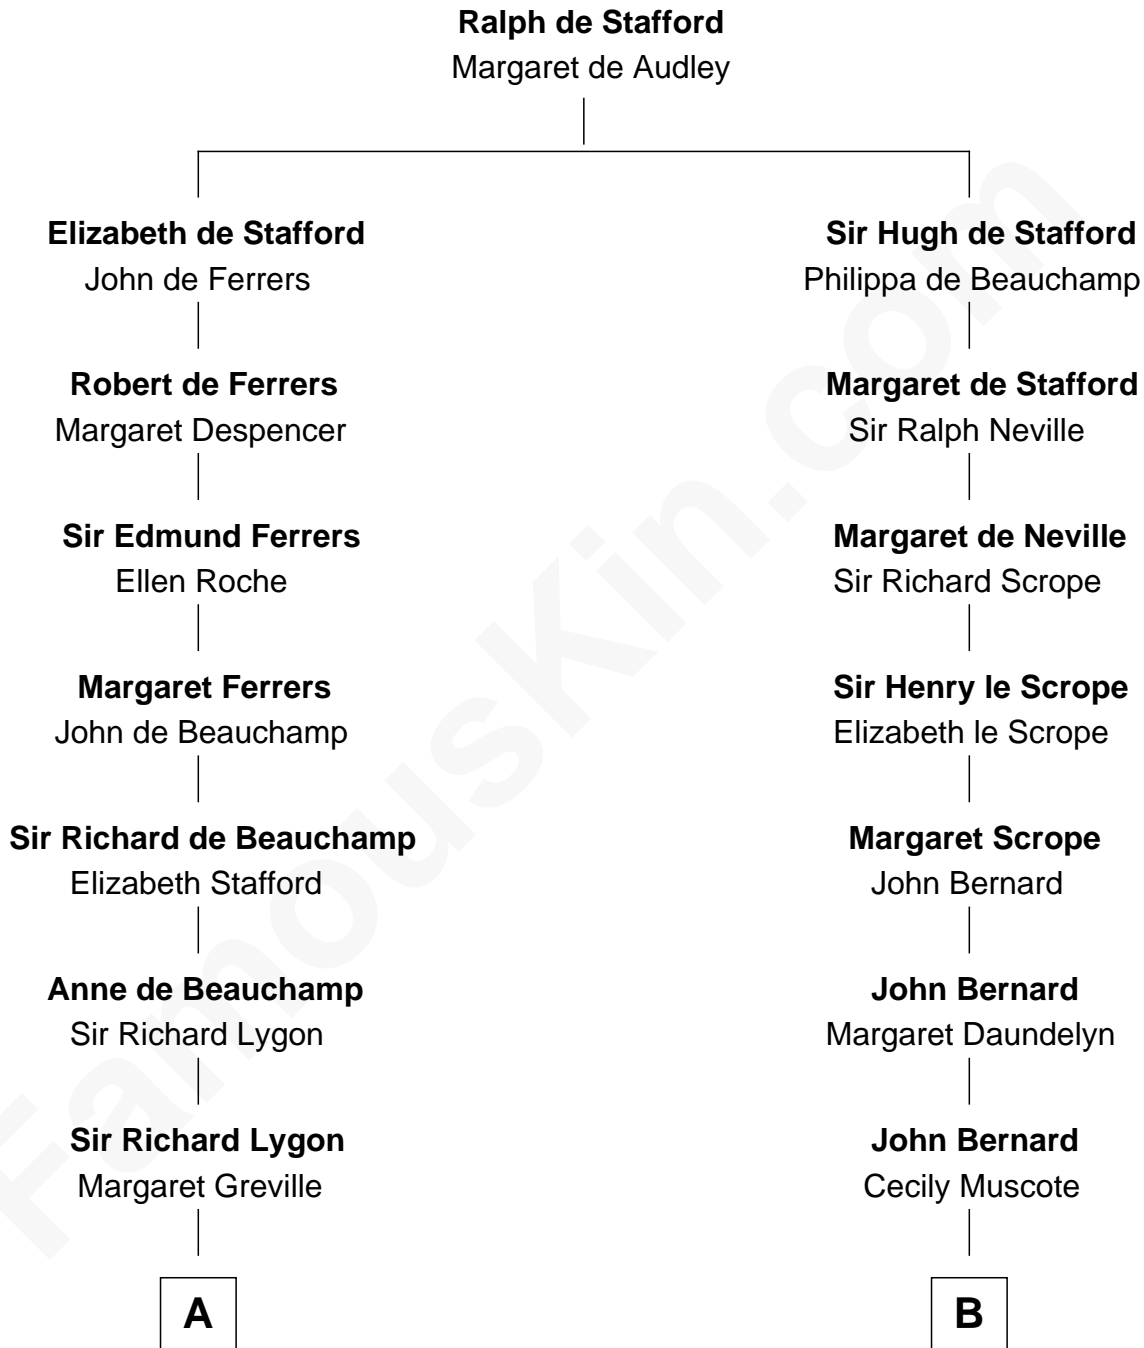

FamousKin.com
Relationship Chart of
General Douglas MacArthur

U.S. Army - World War II

17th cousin 1 time removed of

Admiral Richard Byrd

Polar Explorer

C

—
Gen. Arthur MacArthur

Mary Pinckney Hardy

—
General Douglas MacArthur

U.S. Army - World War II

FamousKin.com