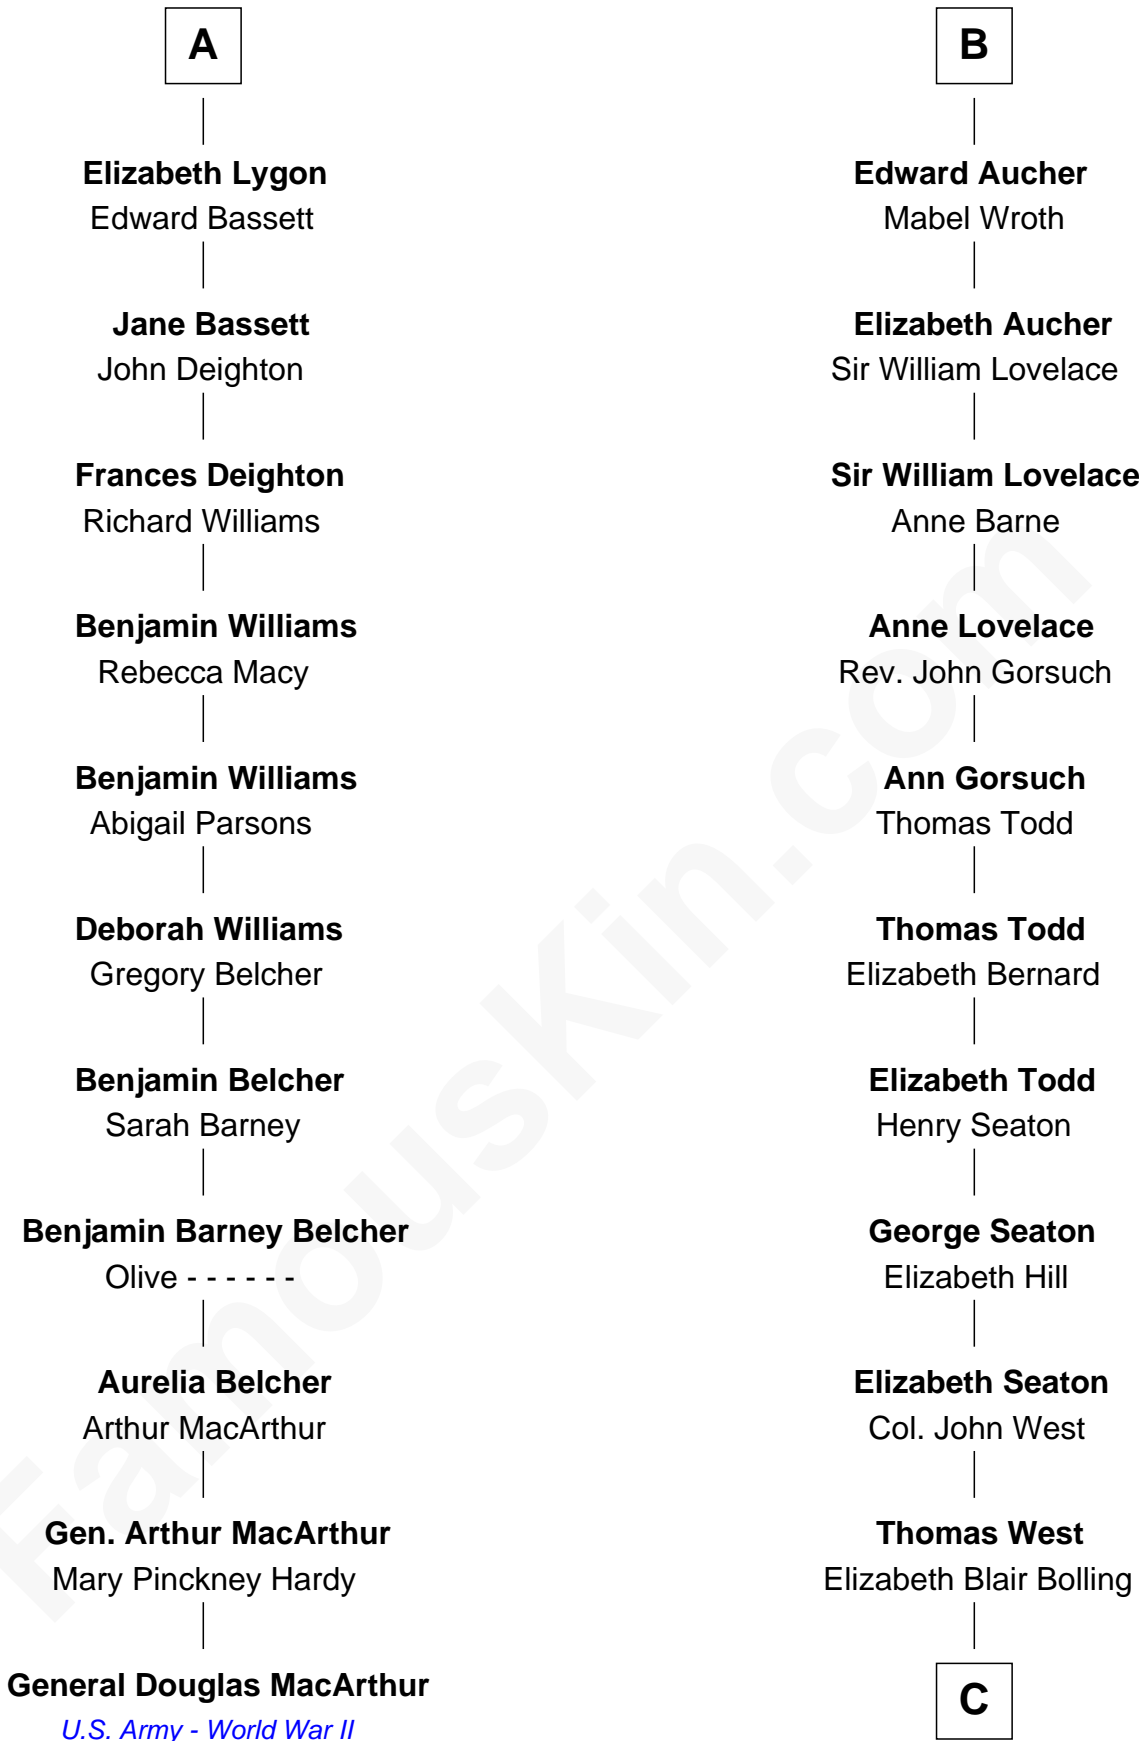

FamousKin.com
Relationship Chart of
General Douglas MacArthur
U.S. Army - World War II

17th cousin 4 times removed of

Admiral Richard Byrd
Polar Explorer

C

Eliza Bolling West
Dr. Joel Walker Flood

Col. Henry De La Warr Flood
Mary Elizabeth Trent

Joel Walker Flood
Ella Faulkner

Eleanor Bolling Flood
Richard Evelyn Byrd

Admiral Richard Byrd
Polar Explorer