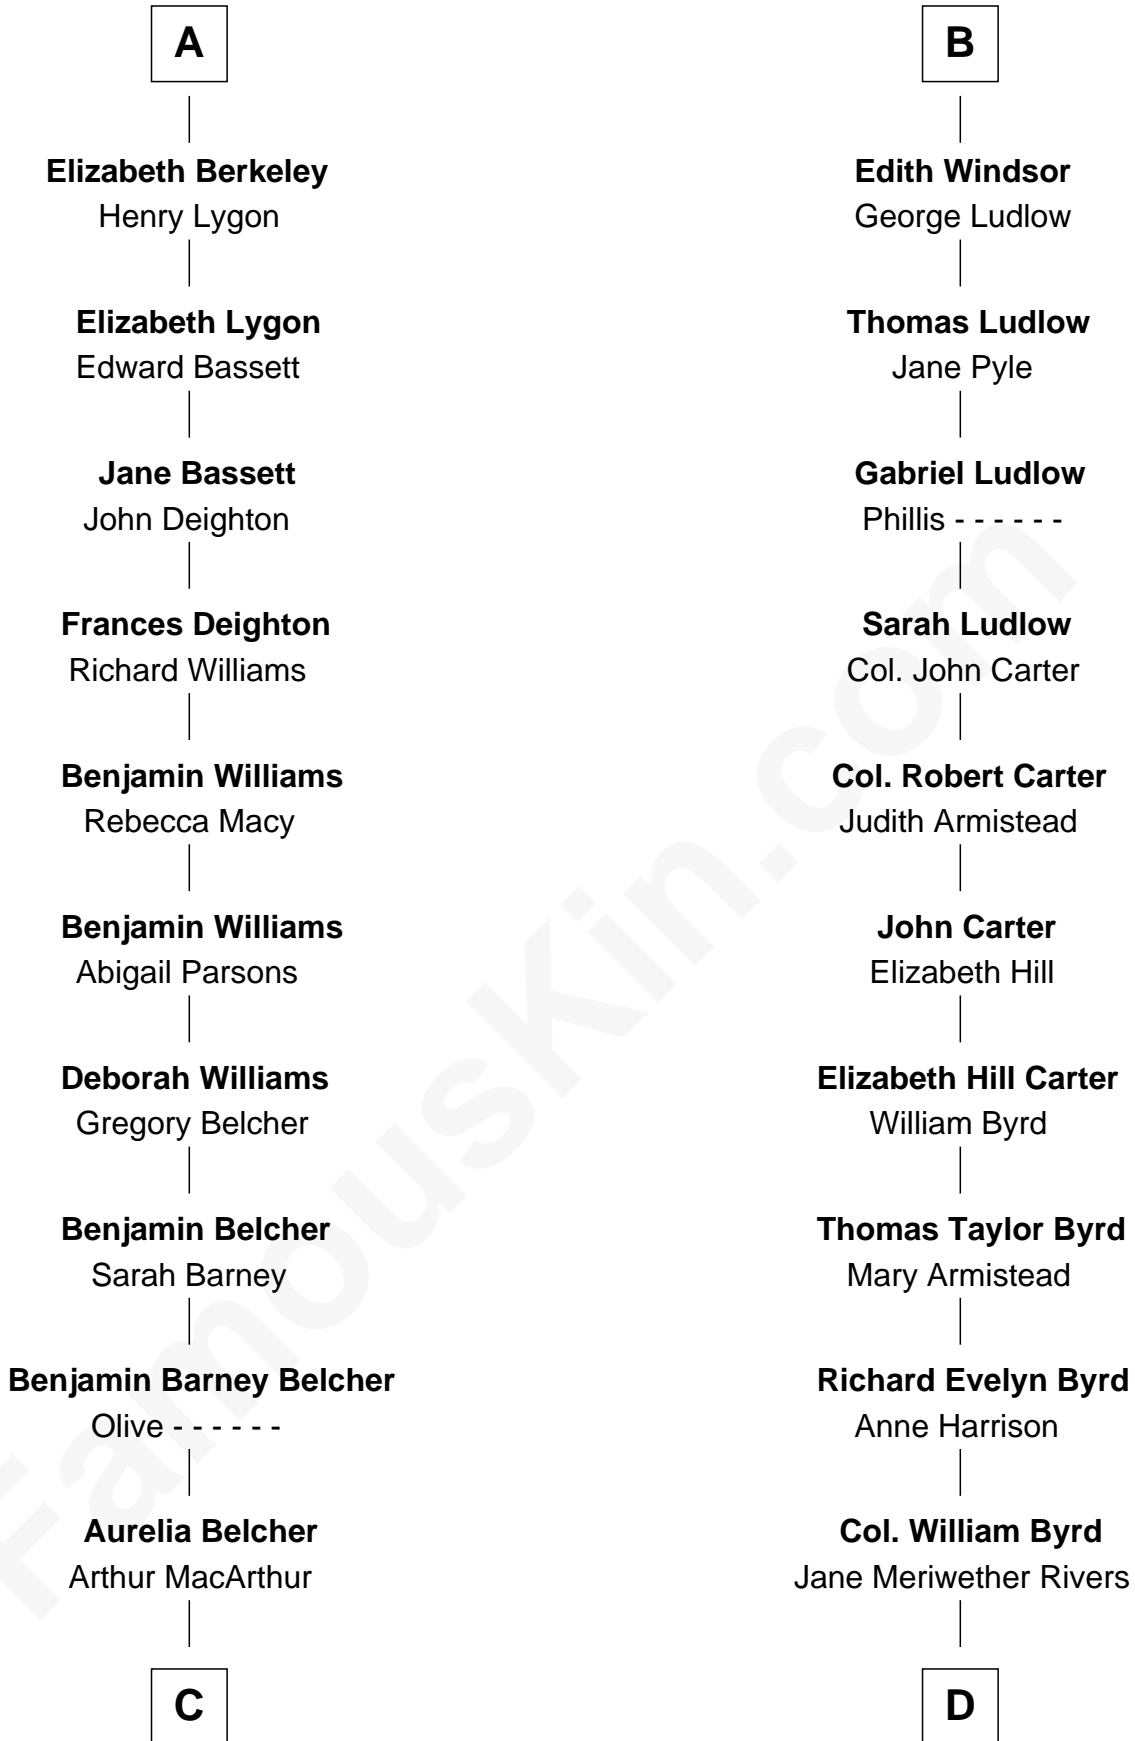

FamousKin.com

Relationship Chart of General Douglas MacArthur

U.S. Army - World War II

18th cousin of

Admiral Richard Byrd

Polar Explorer

Humphrey de Bohun
Elizabeth Plantagenet

Sir William de Bohun
Elizabeth de Badlesmere

Elizabeth de Bohun
Sir Richard Fitzalan

Elizabeth Fitzalan
Sir Thomas Mowbray

Isabel Mowbray
Sir James Berkeley

Maurice Berkeley
Isabel Mead

Anne Berkeley
Sir William Dennis

Isabel Dennis
Sir John Berkeley

A

Margaret de Bohun
Sir Hugh de Courtnay

Elizabeth de Courtnay
Sir Andrew Luttrell

Sir Hugh Luttrell
Catherine de Beaumont

Elizabeth Luttrell
John Stratton

Elizabeth Stratton
John Andrews

Elizabeth Andrews
Sir Thomas de Windsor

Sir Andrews de Windsor
Elizabeth Blount

B

C

Gen. Arthur MacArthur

Mary Pinckney Hardy

General Douglas MacArthur

U.S. Army - World War II

D