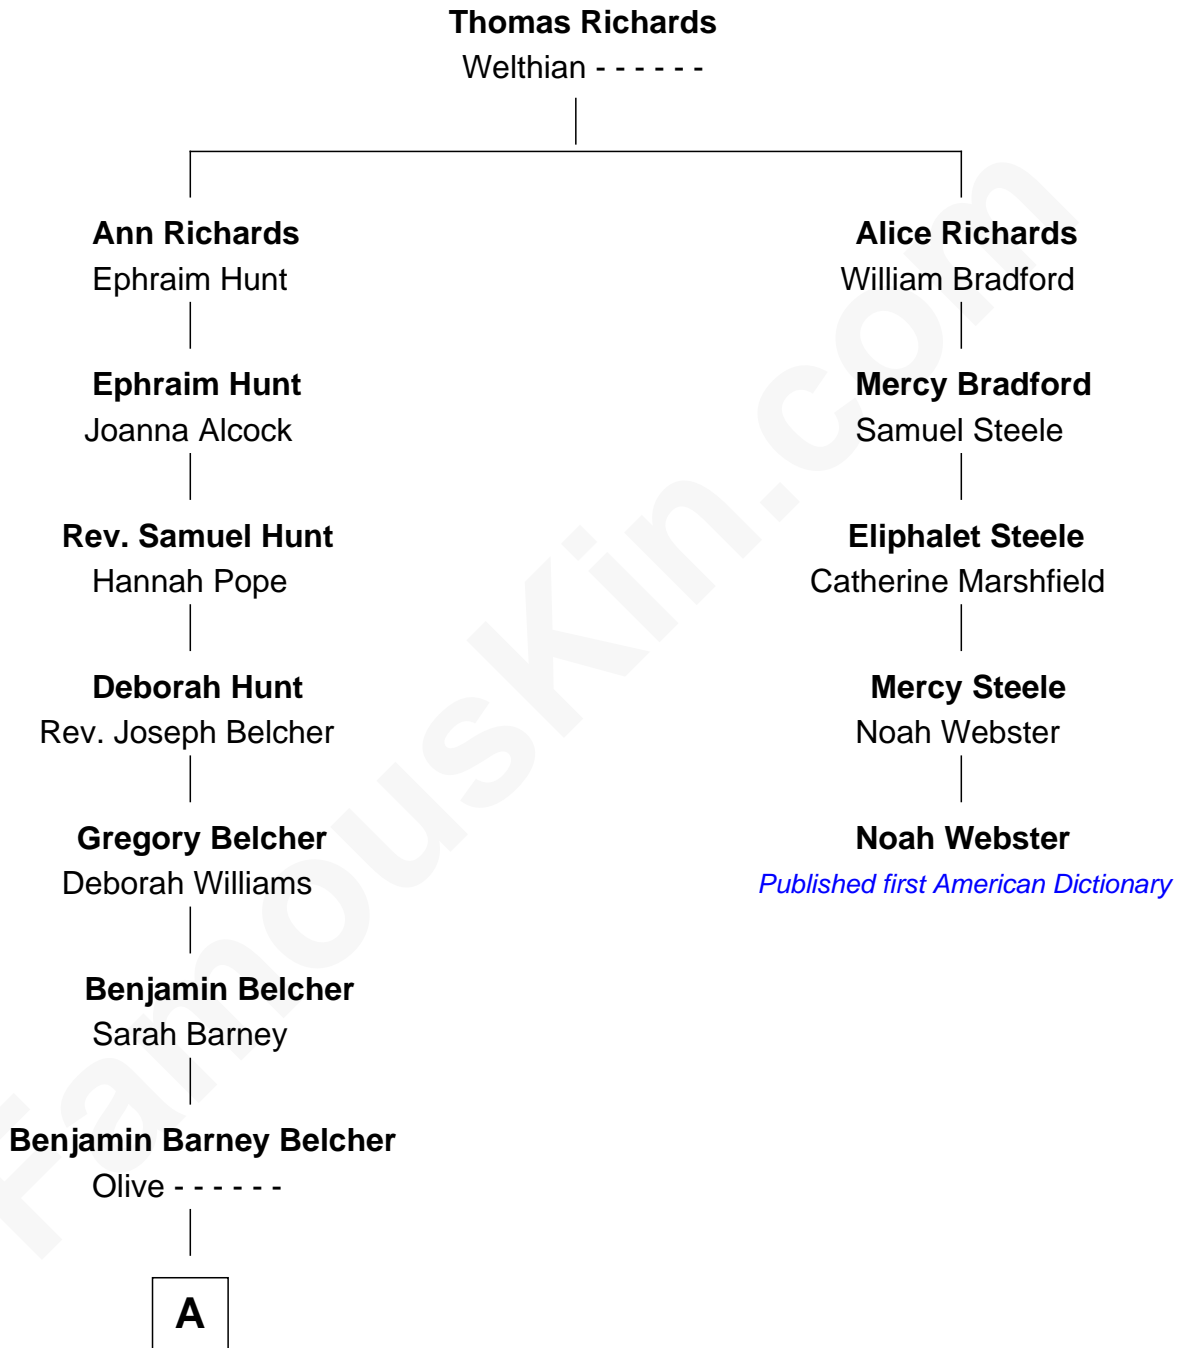

**FamousKin.com**  
**Relationship Chart of**  
**General Douglas MacArthur**

*U.S. Army - World War II*

4th cousin 5 times removed of

**Noah Webster**

*Published first American Dictionary*

**A**

—  
**Aurelia Belcher**  
Arthur MacArthur

—  
**Gen. Arthur MacArthur**  
Mary Pinckney Hardy

—  
**General Douglas MacArthur**  
*U.S. Army - World War II*

FamousKin.com