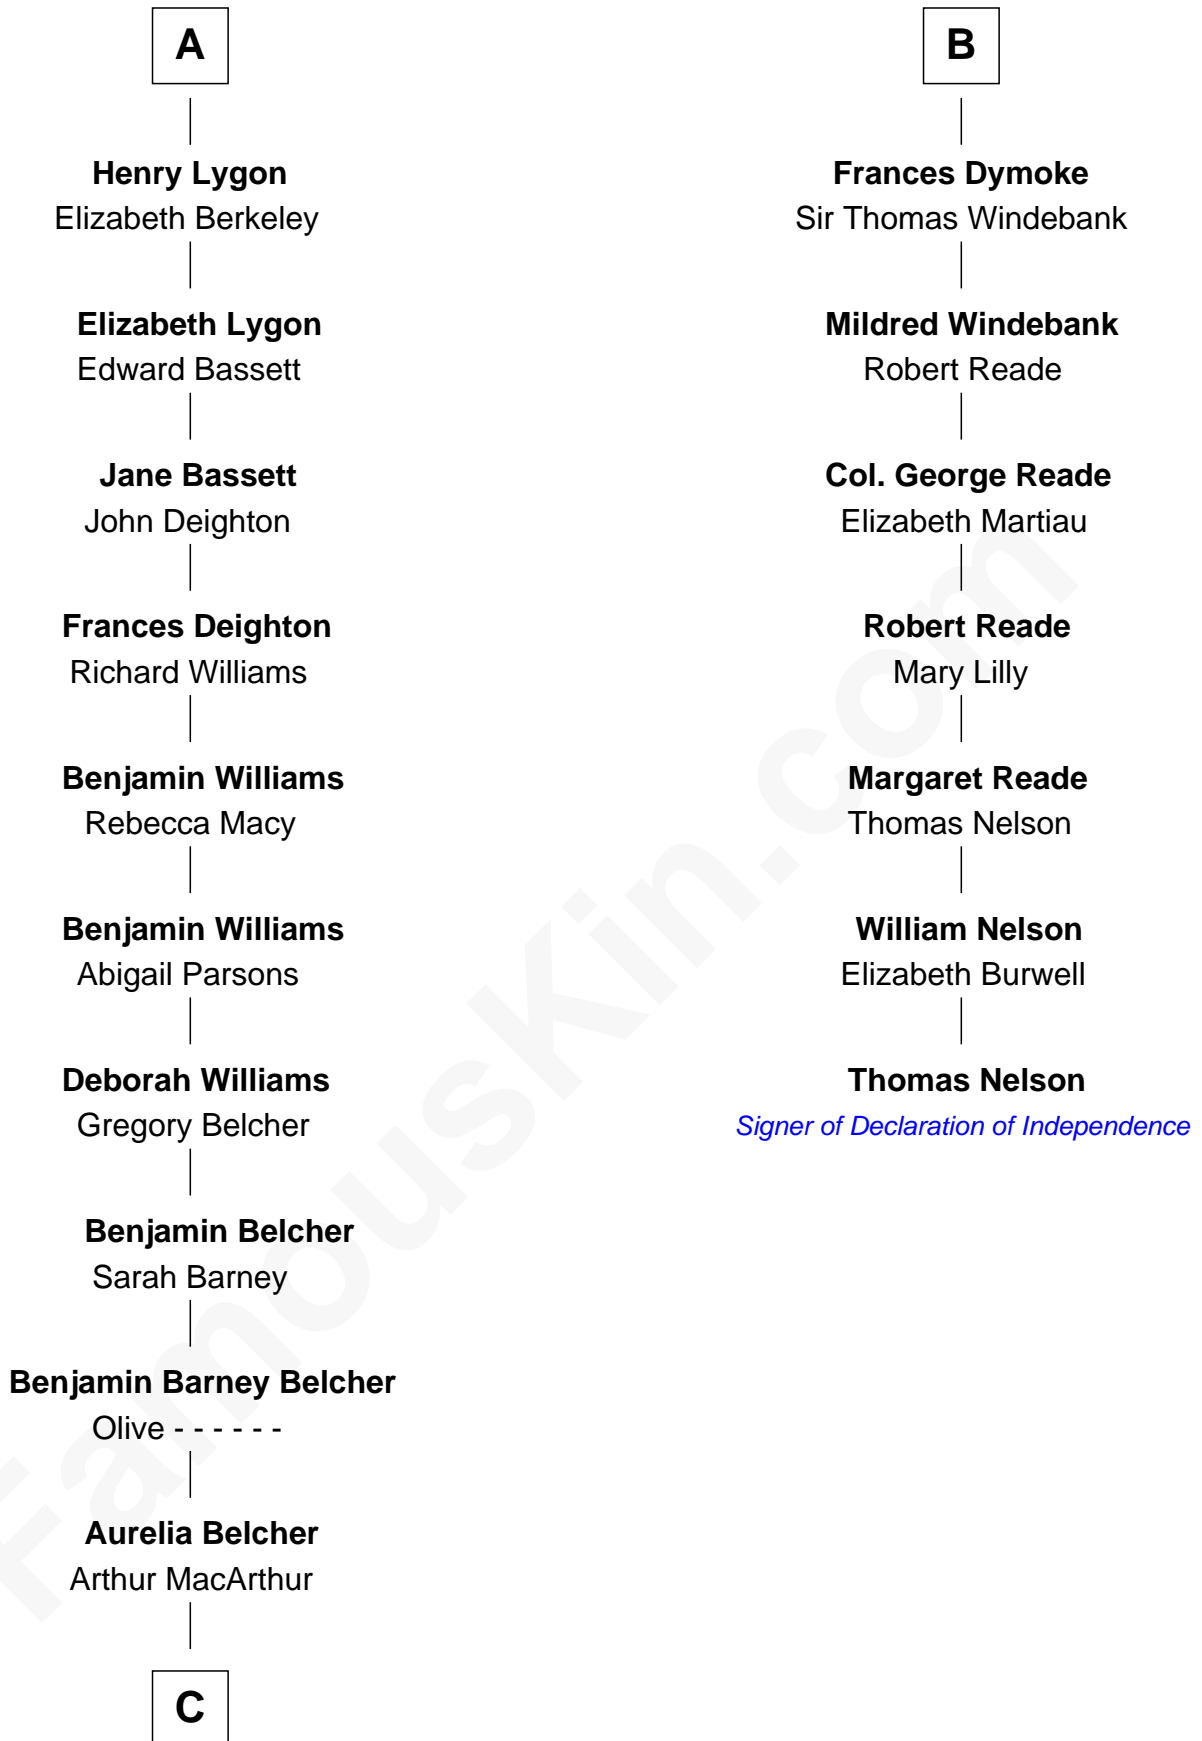

FamousKin.com
Relationship Chart of
General Douglas MacArthur
U.S. Army - World War II

13th cousin 5 times removed of

Thomas Nelson

Signer of the Declaration of Independence

C

—
Gen. Arthur MacArthur

Mary Pinckney Hardy