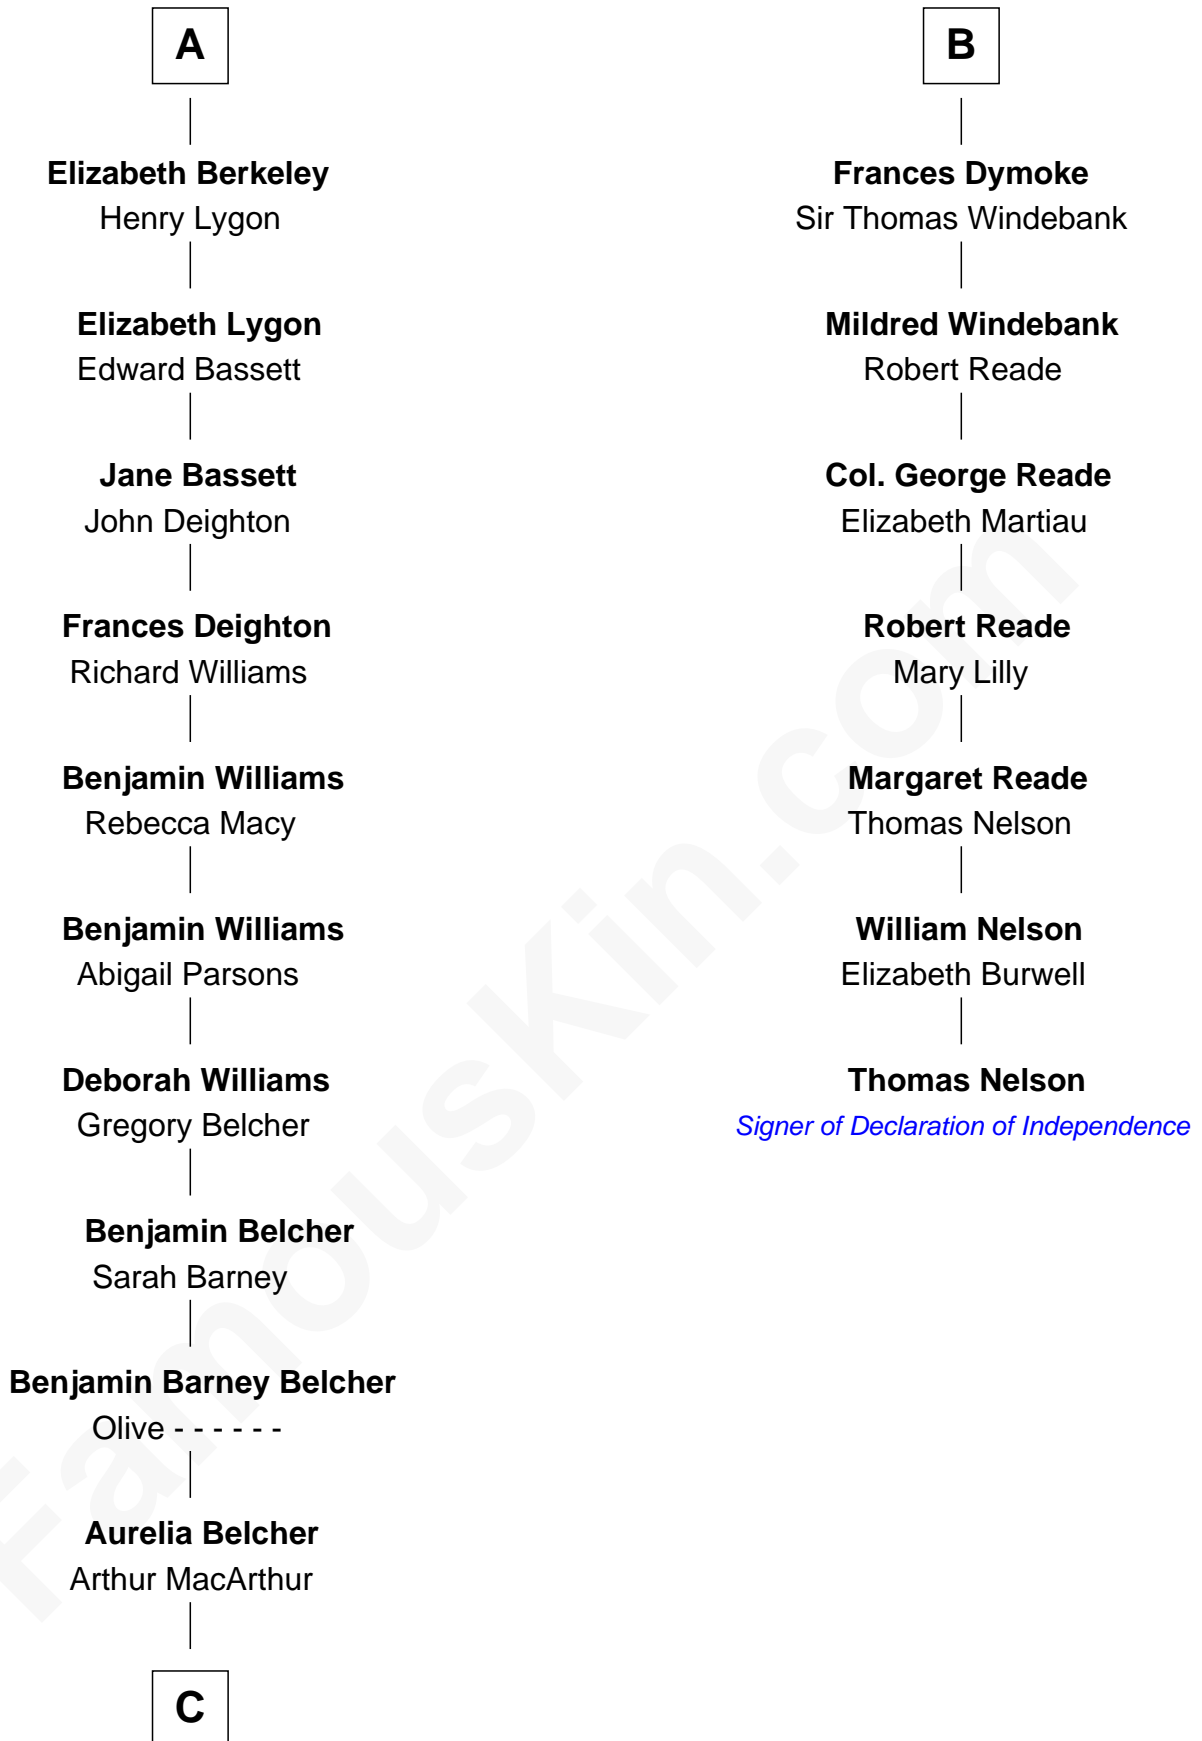

FamousKin.com
Relationship Chart of
General Douglas MacArthur
U.S. Army - World War II

13th cousin 5 times removed of

Thomas Nelson

Signer of the Declaration of Independence

Sir Maurice de Berkeley

Eve la Zouche