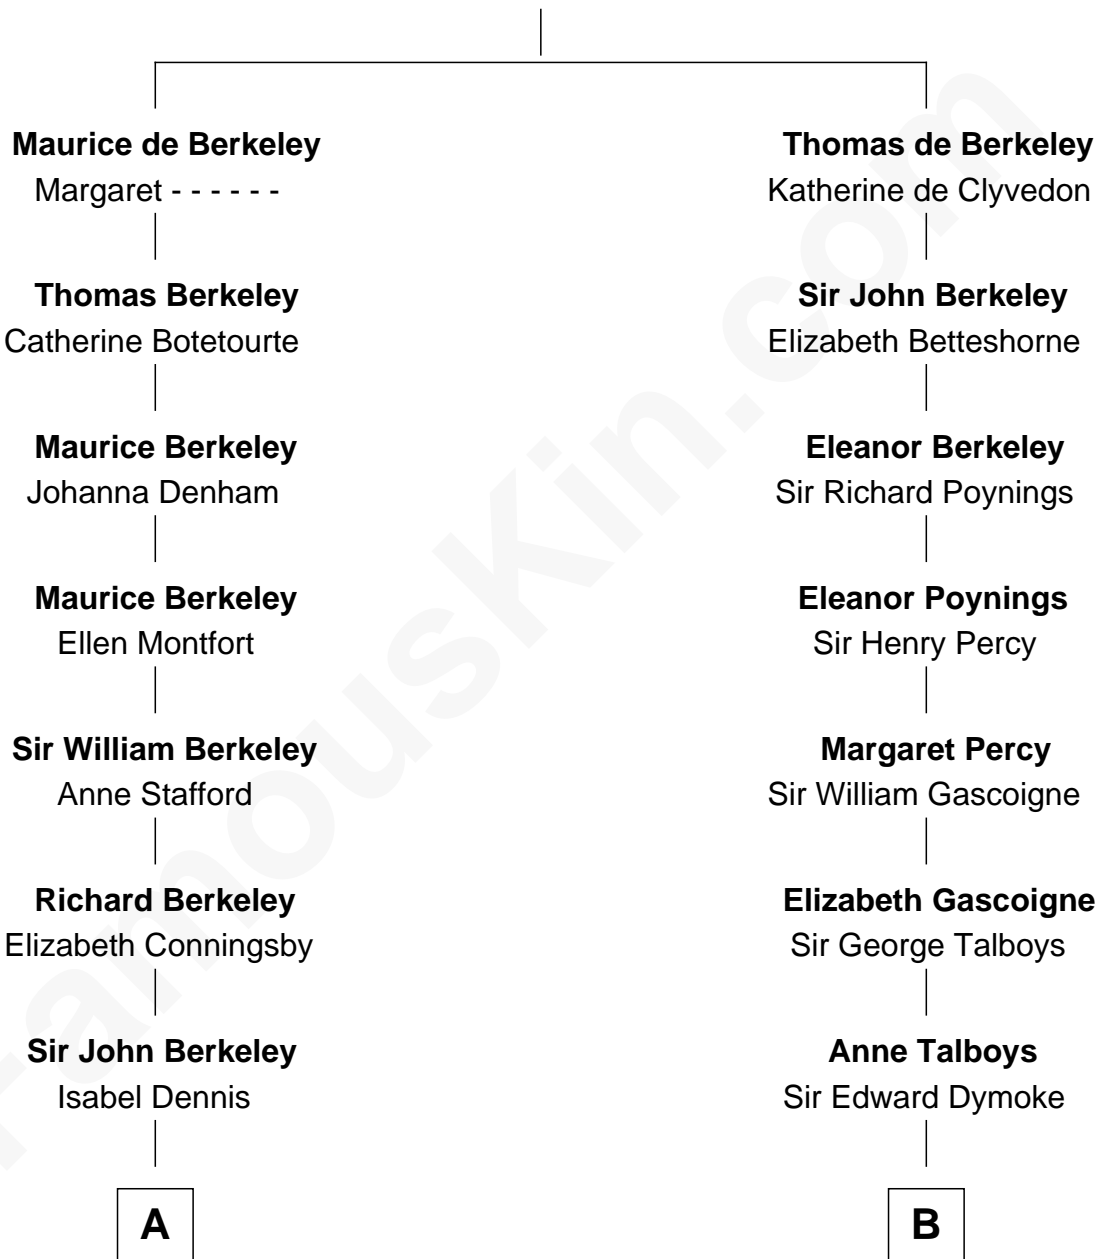

FamousKin.com
Relationship Chart of
General Douglas MacArthur
U.S. Army - World War II

13th cousin 5 times removed of

Thomas Nelson

Signer of the Declaration of Independence

Sir Maurice de Berkeley

Eve la Zouche

C

—
Gen. Arthur MacArthur

Mary Pinckney Hardy

—
General Douglas MacArthur

U.S. Army - World War II

FamousKin.com