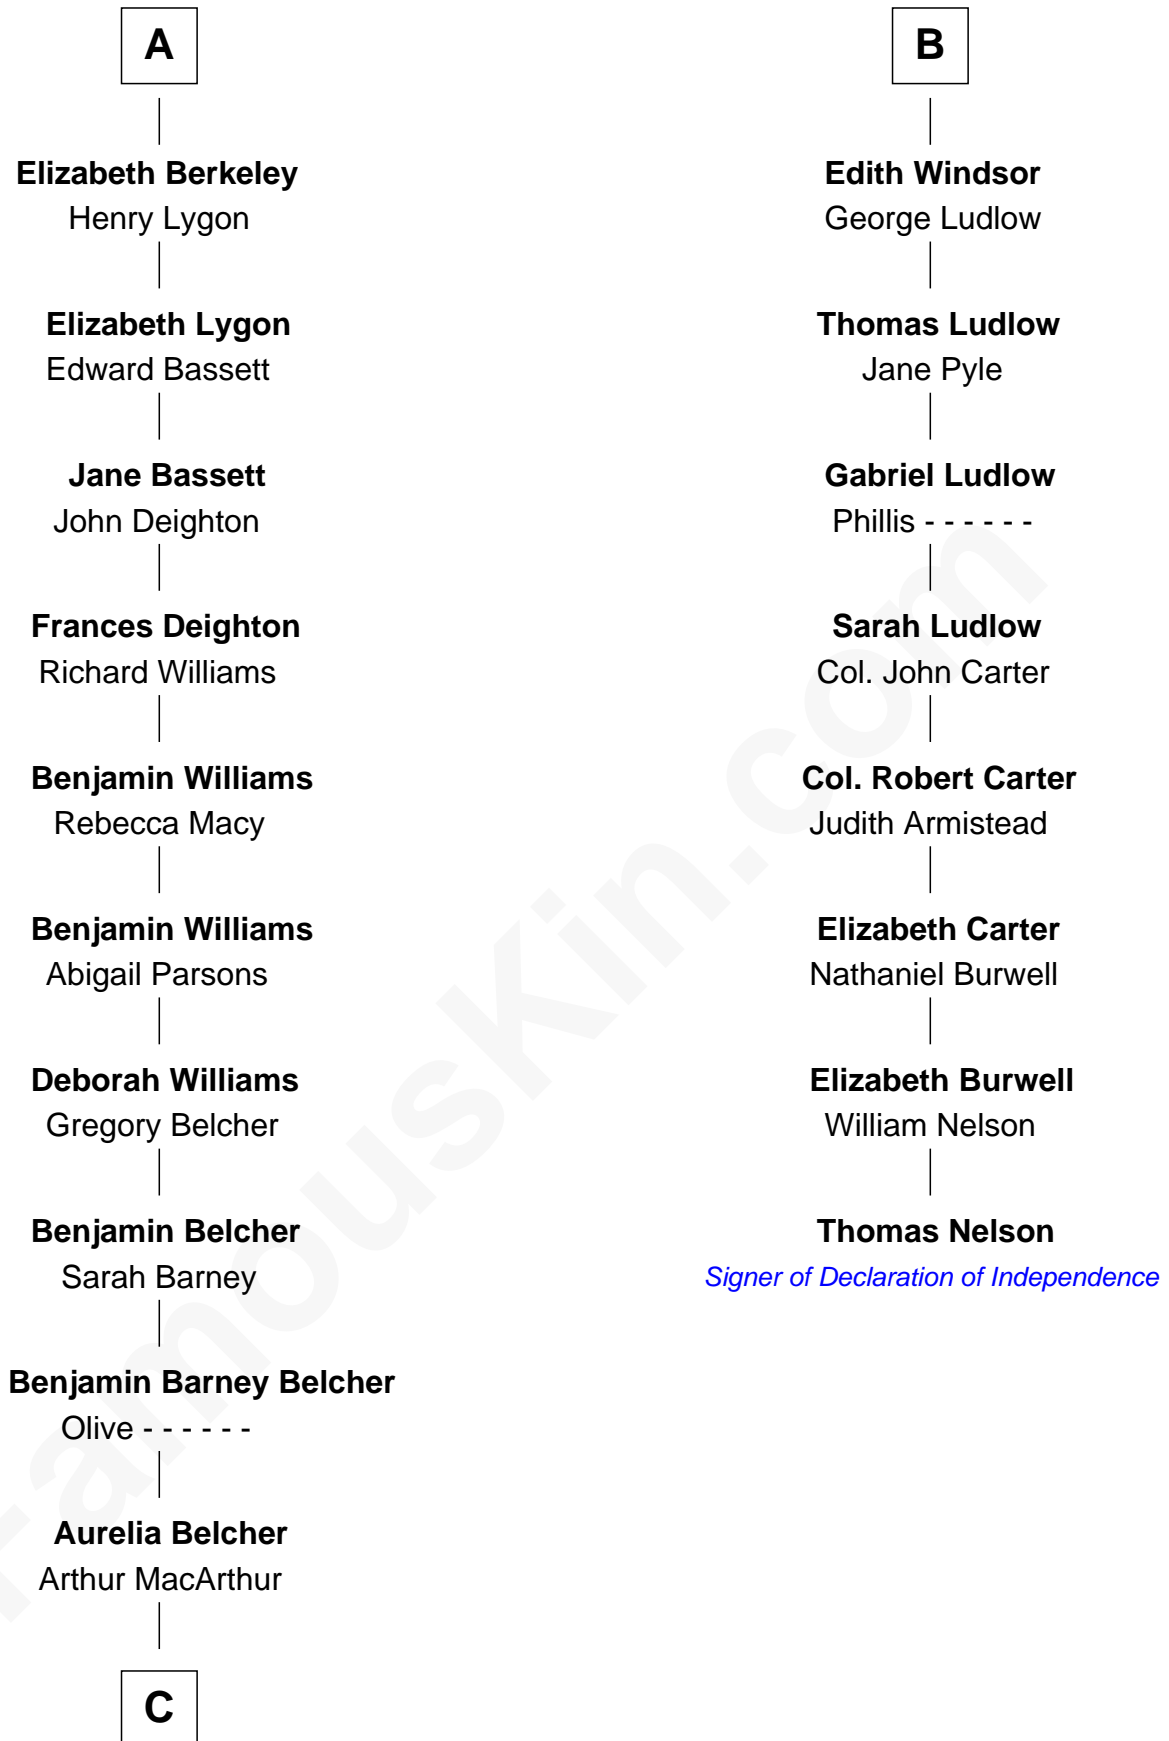

FamousKin.com
Relationship Chart of
General Douglas MacArthur
U.S. Army - World War II

14th cousin 4 times removed of

Thomas Nelson

Signer of the Declaration of Independence

Humphrey de Bohun
 Elizabeth Plantagenet

Sir William de Bohun
 Elizabeth de Badlesmere

Margaret de Bohun
 Sir Hugh de Courtnay

Elizabeth de Bohun
 Sir Richard Fitzalan

Elizabeth de Courtnay
 Sir Andrew Luttrell

Elizabeth Fitzalan
 Sir Thomas Mowbray

Sir Hugh Luttrell
 Catherine de Beaumont

Isabel Mowbray
 Sir James Berkeley

Elizabeth Luttrell
 John Stratton

Maurice Berkeley
 Isabel Mead

Elizabeth Stratton
 John Andrews

Anne Berkeley
 Sir William Dennis

Elizabeth Andrews
 Sir Thomas de Windsor

Isabel Dennis
 Sir John Berkeley

Sir Andrews de Windsor
 Elizabeth Blount

A

B

C

—
Gen. Arthur MacArthur

Mary Pinckney Hardy