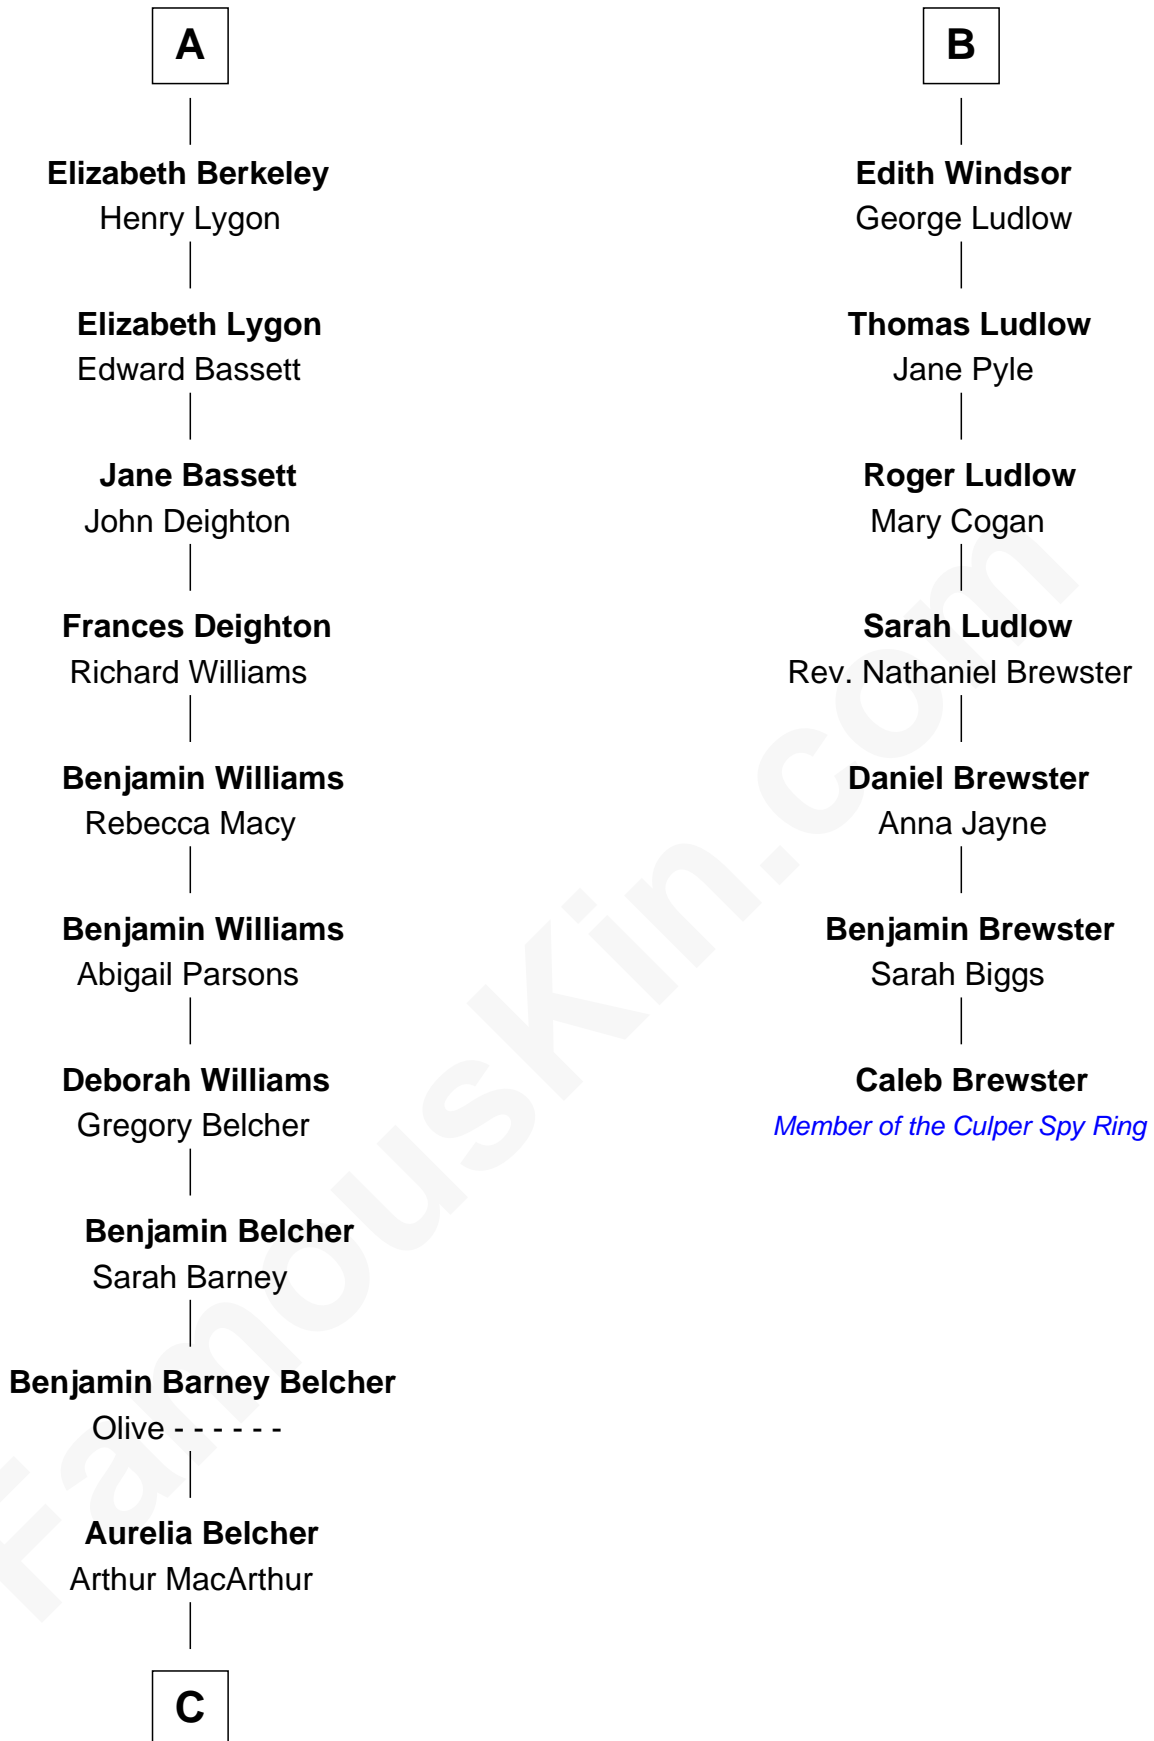

FamousKin.com
Relationship Chart of
General Douglas MacArthur
U.S. Army - World War II

13th cousin 5 times removed of

Caleb Brewster

Member of the Culper Spy Ring during the American Revolution

Humphrey de Bohun
 Elizabeth Plantagenet

Sir William de Bohun
 Elizabeth de Badlesmere

Margaret de Bohun
 Sir Hugh de Courtnay

Elizabeth de Bohun
 Sir Richard Fitzalan

Elizabeth de Courtnay
 Sir Andrew Luttrell

Elizabeth Fitzalan
 Sir Thomas Mowbray

Sir Hugh Luttrell
 Catherine de Beaumont

Isabel Mowbray
 Sir James Berkeley

Elizabeth Luttrell
 John Stratton

Maurice Berkeley
 Isabel Mead

Elizabeth Stratton
 John Andrews

Anne Berkeley
 Sir William Dennis

Elizabeth Andrews
 Sir Thomas de Windsor

Isabel Dennis
 Sir John Berkeley

Sir Andrews de Windsor
 Elizabeth Blount

A

B

C

Gen. Arthur MacArthur

Mary Pinckney Hardy