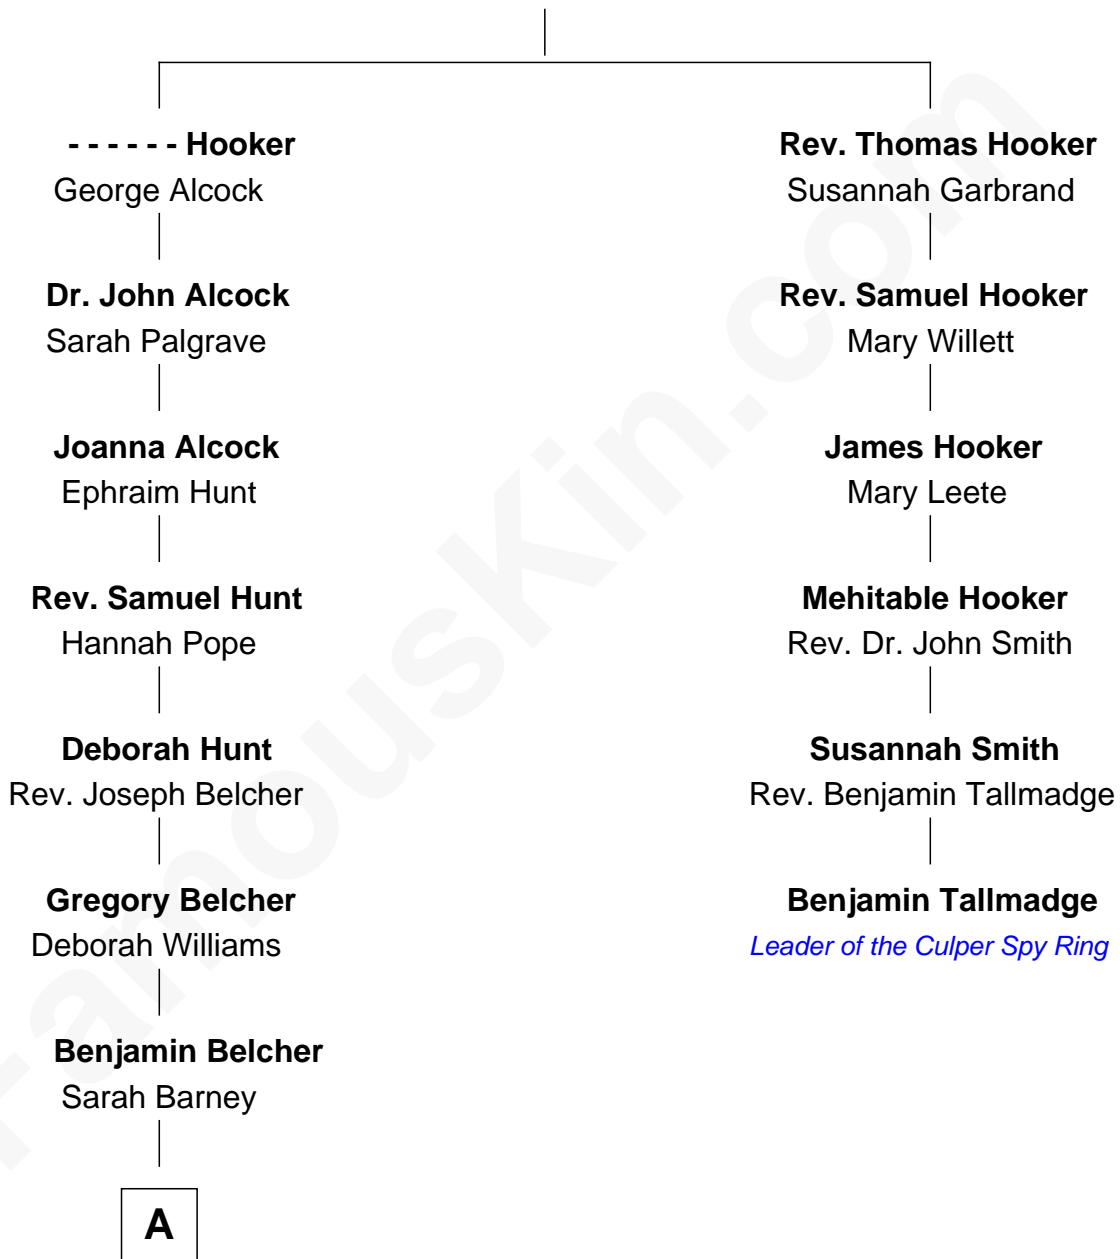

**FamousKin.com**  
**Relationship Chart of**  
**General Douglas MacArthur**  
*U.S. Army - World War II*

5th cousin 5 times removed of

**Benjamin Tallmadge**

*Leader of the Culper Spy Ring during the American Revolution*

**Thomas Hooker**

FamousKin.com