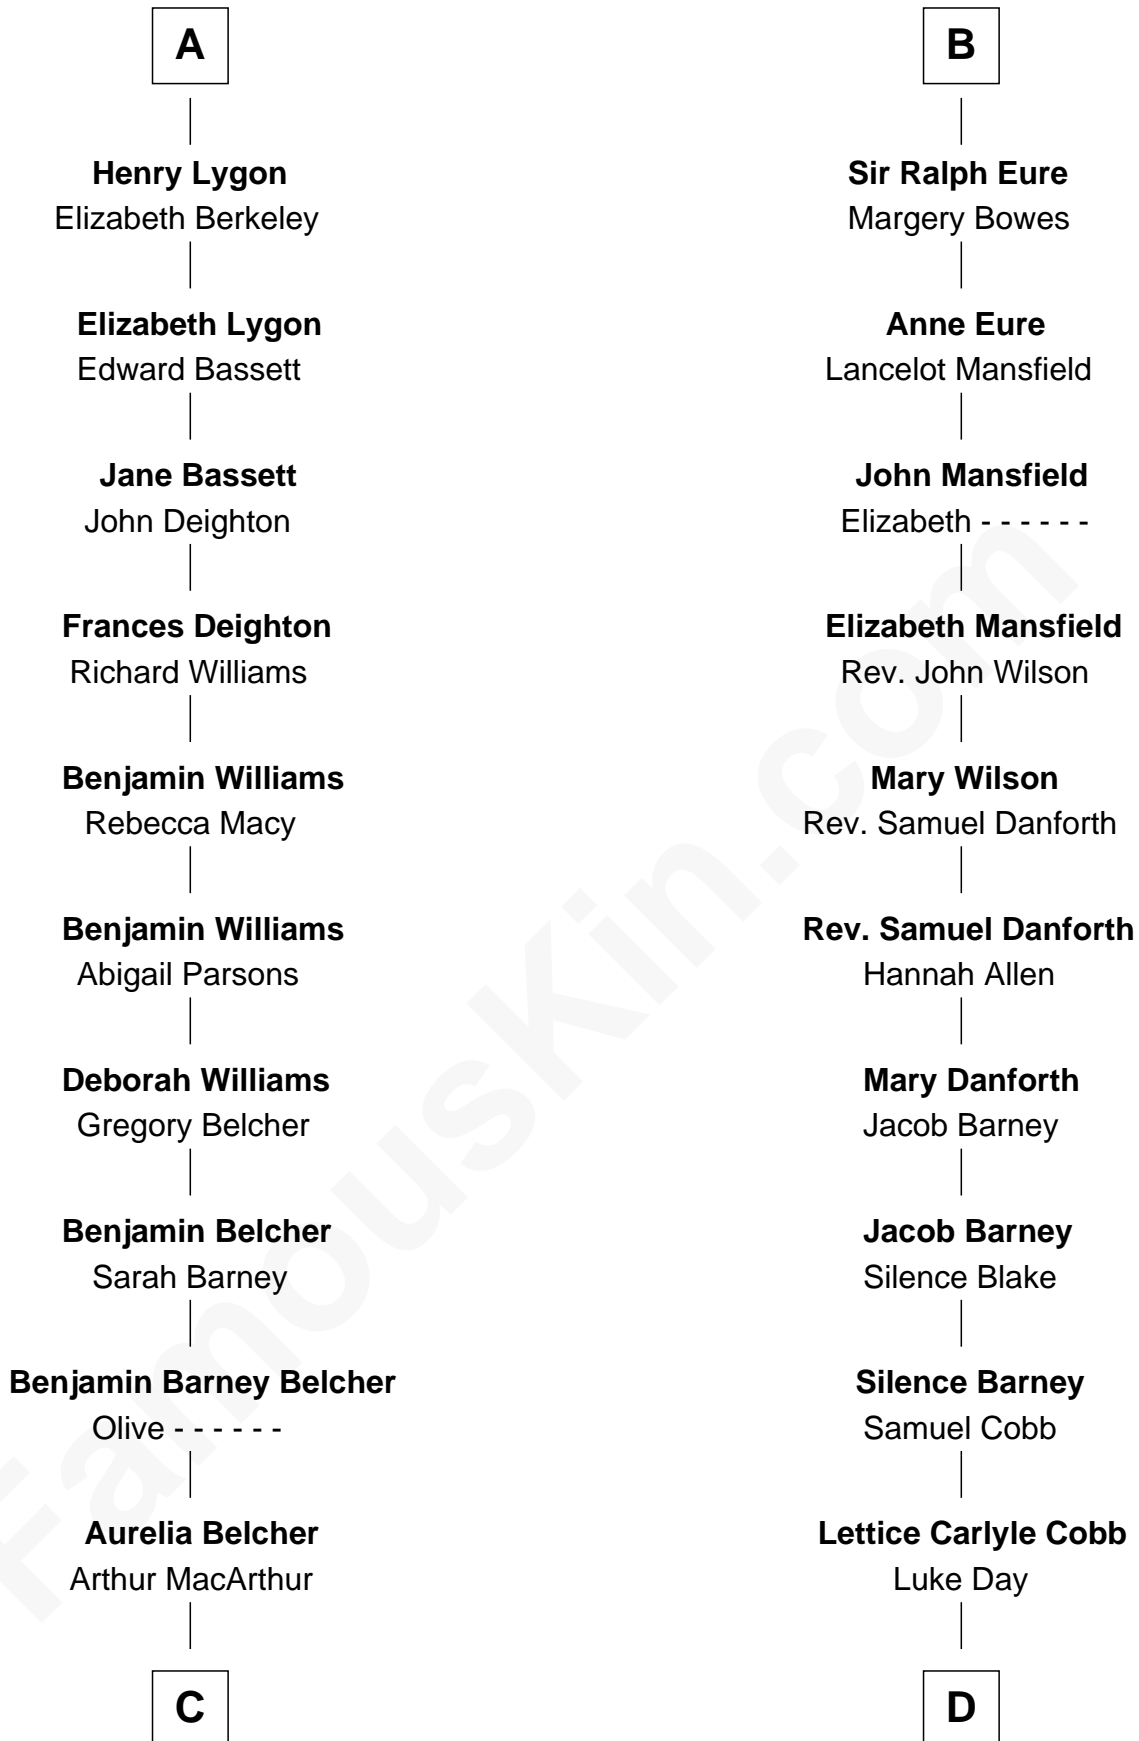

FamousKin.com
Relationship Chart of
General Douglas MacArthur
U.S. Army - World War II

18th cousin 2 times removed of

Sandra Day O'Connor
First Female U.S. Supreme Court Justice

C

Gen. Arthur MacArthur

Mary Pinckney Hardy

General Douglas MacArthur

U.S. Army - World War II

D

Hollis Day

Eliza L. Flanders

Henry Clay Day

Alice Edith Hilton

Henry R. Day

Ada Mae Wilkey

Sandra Day O'Connor

U.S. Supreme Court Justice