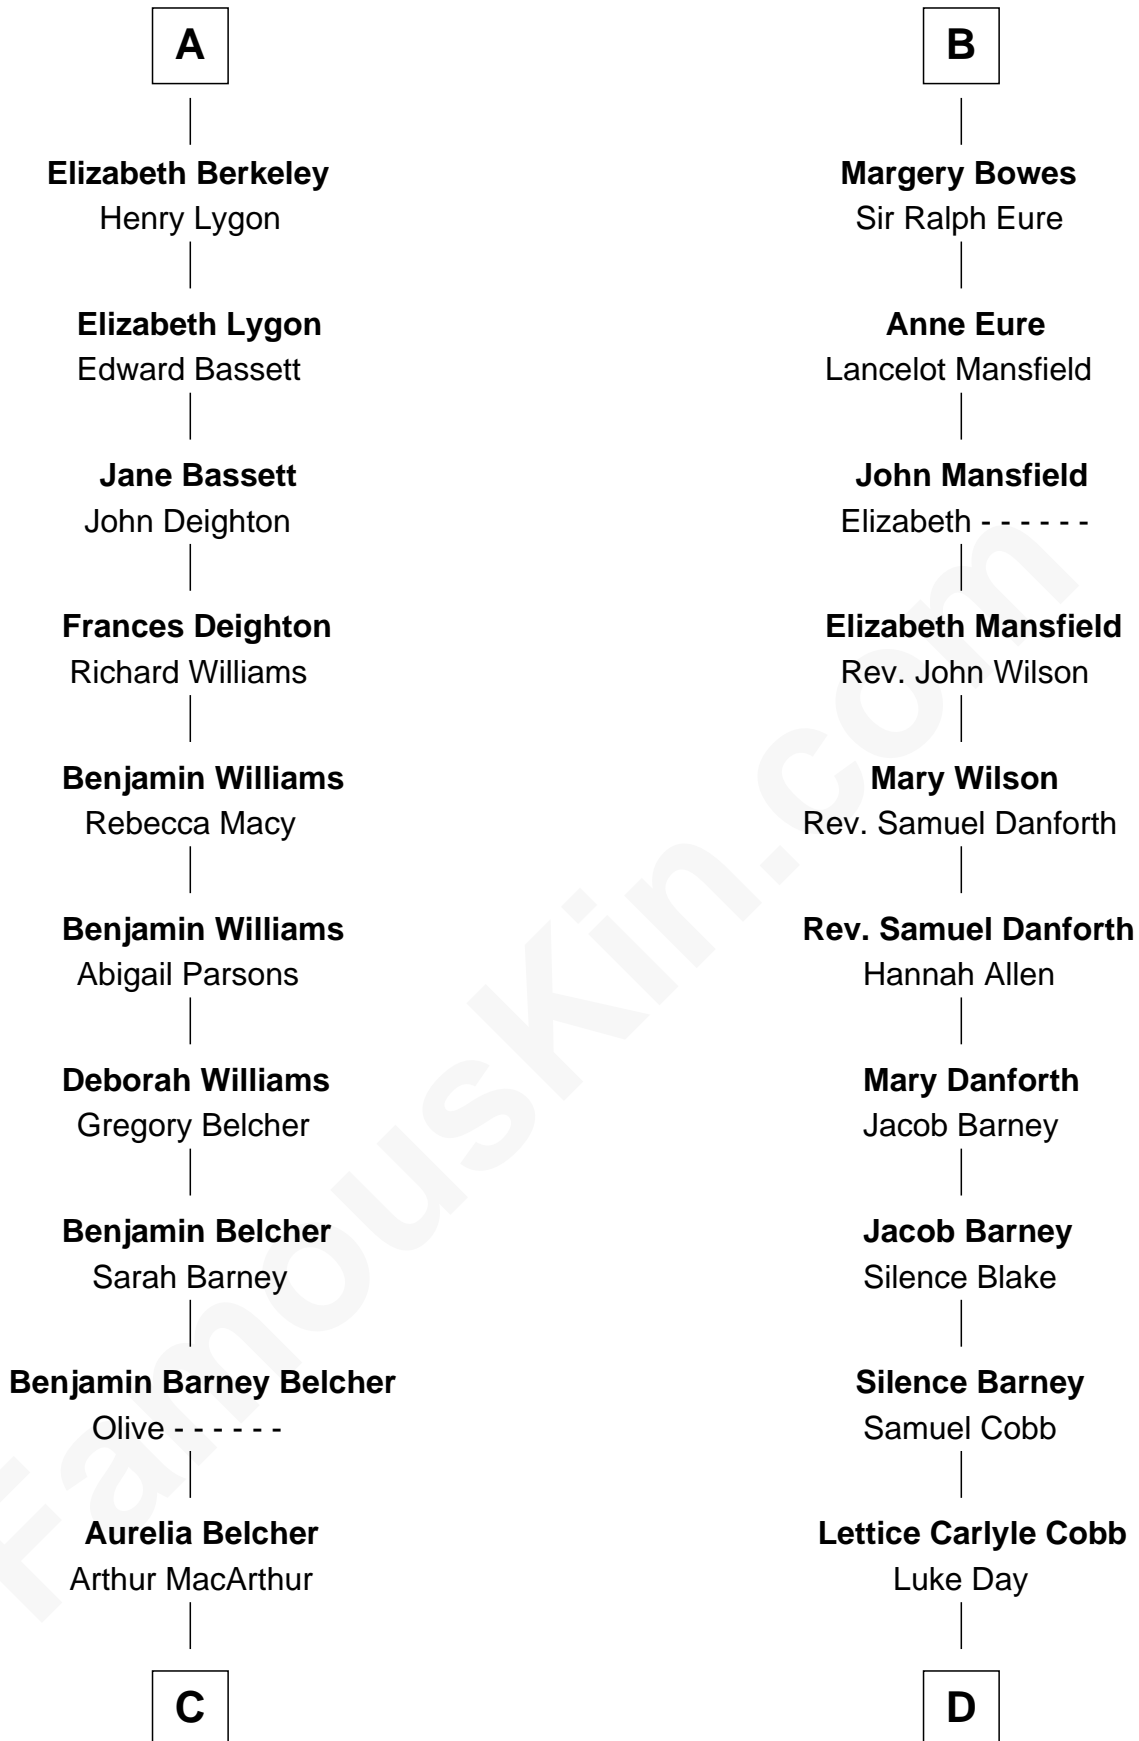

FamousKin.com
Relationship Chart of
General Douglas MacArthur
U.S. Army - World War II

18th cousin 2 times removed of

Sandra Day O'Connor
First Female U.S. Supreme Court Justice

C

Gen. Arthur MacArthur

Mary Pinckney Hardy

General Douglas MacArthur

U.S. Army - World War II

D

Hollis Day

Eliza L. Flanders

Henry Clay Day

Alice Edith Hilton

Henry R. Day

Ada Mae Wilkey

Sandra Day O'Connor

U.S. Supreme Court Justice