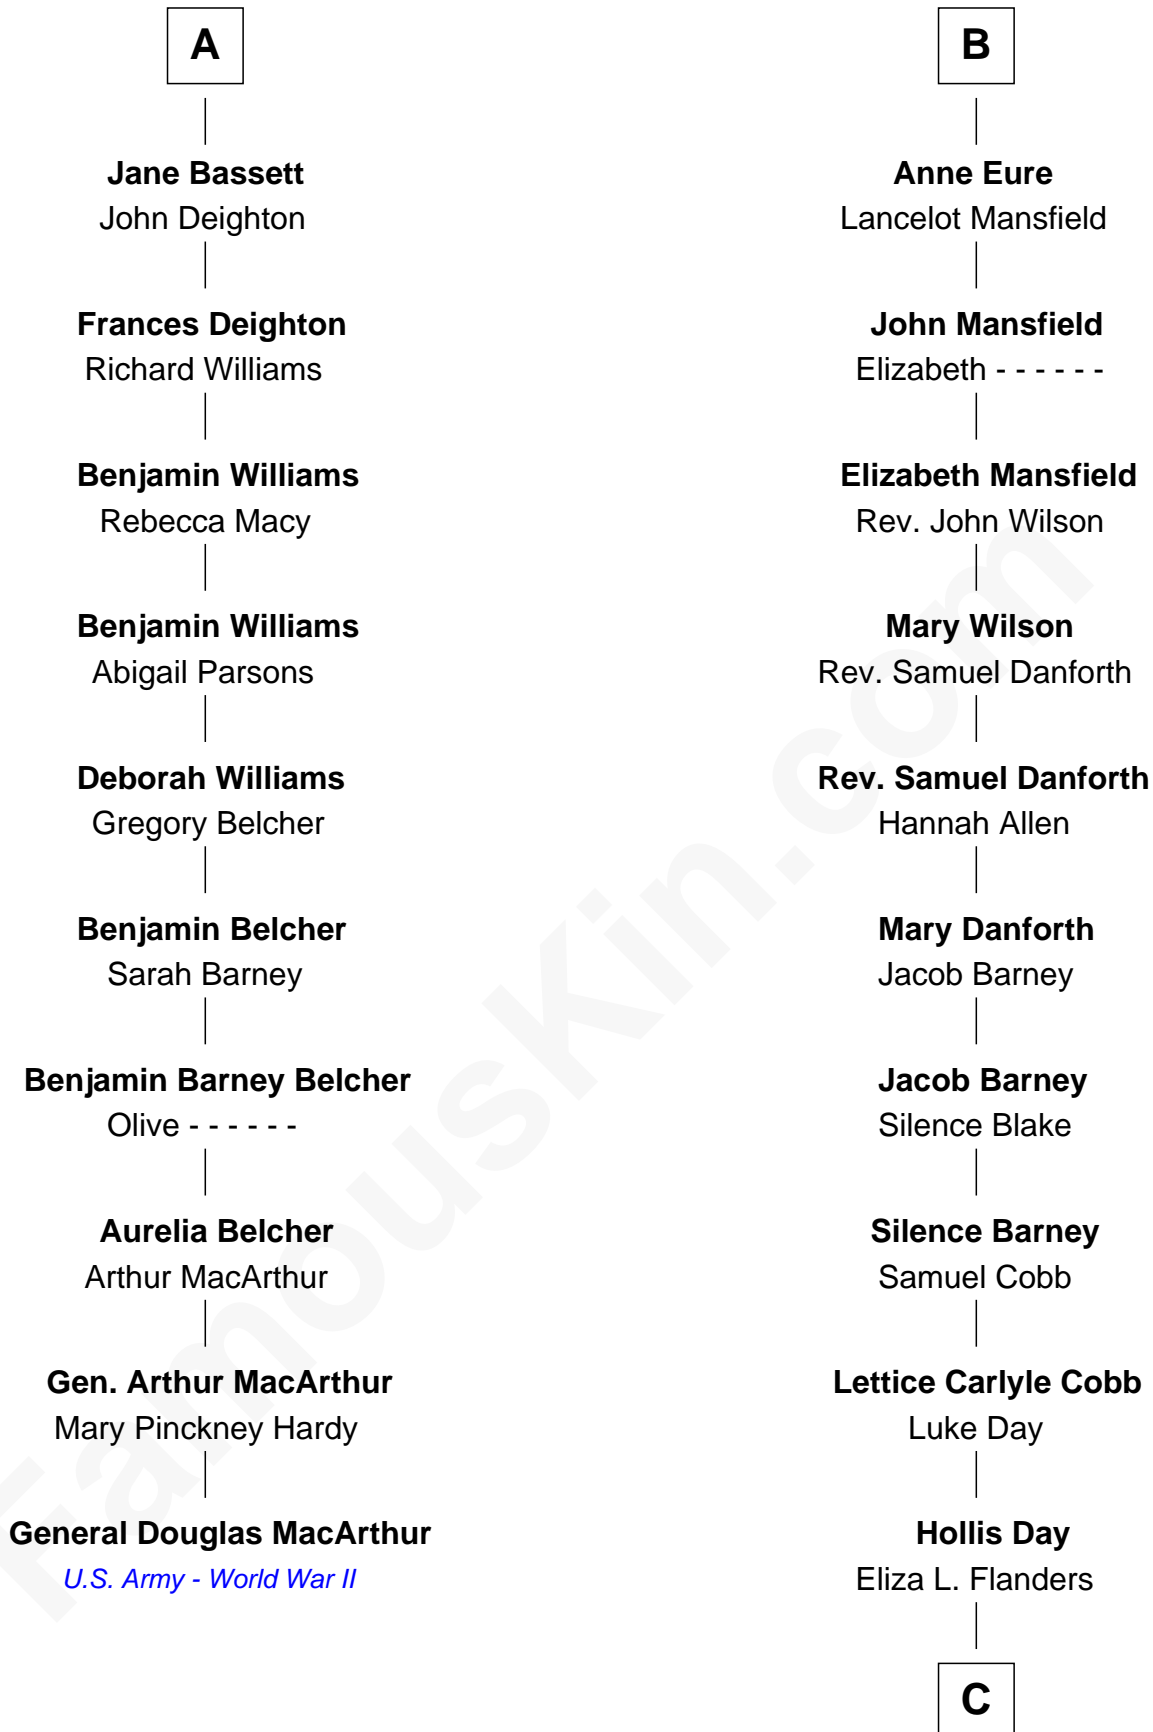

FamousKin.com
Relationship Chart of
General Douglas MacArthur

U.S. Army - World War II

16th cousin 3 times removed of

Sandra Day O'Connor

First Female U.S. Supreme Court Justice

C

Henry Clay Day
Alice Edith Hilton

Henry R. Day
Ada Mae Wilkey

Sandra Day O'Connor
U.S. Supreme Court Justice

FamousKin.com