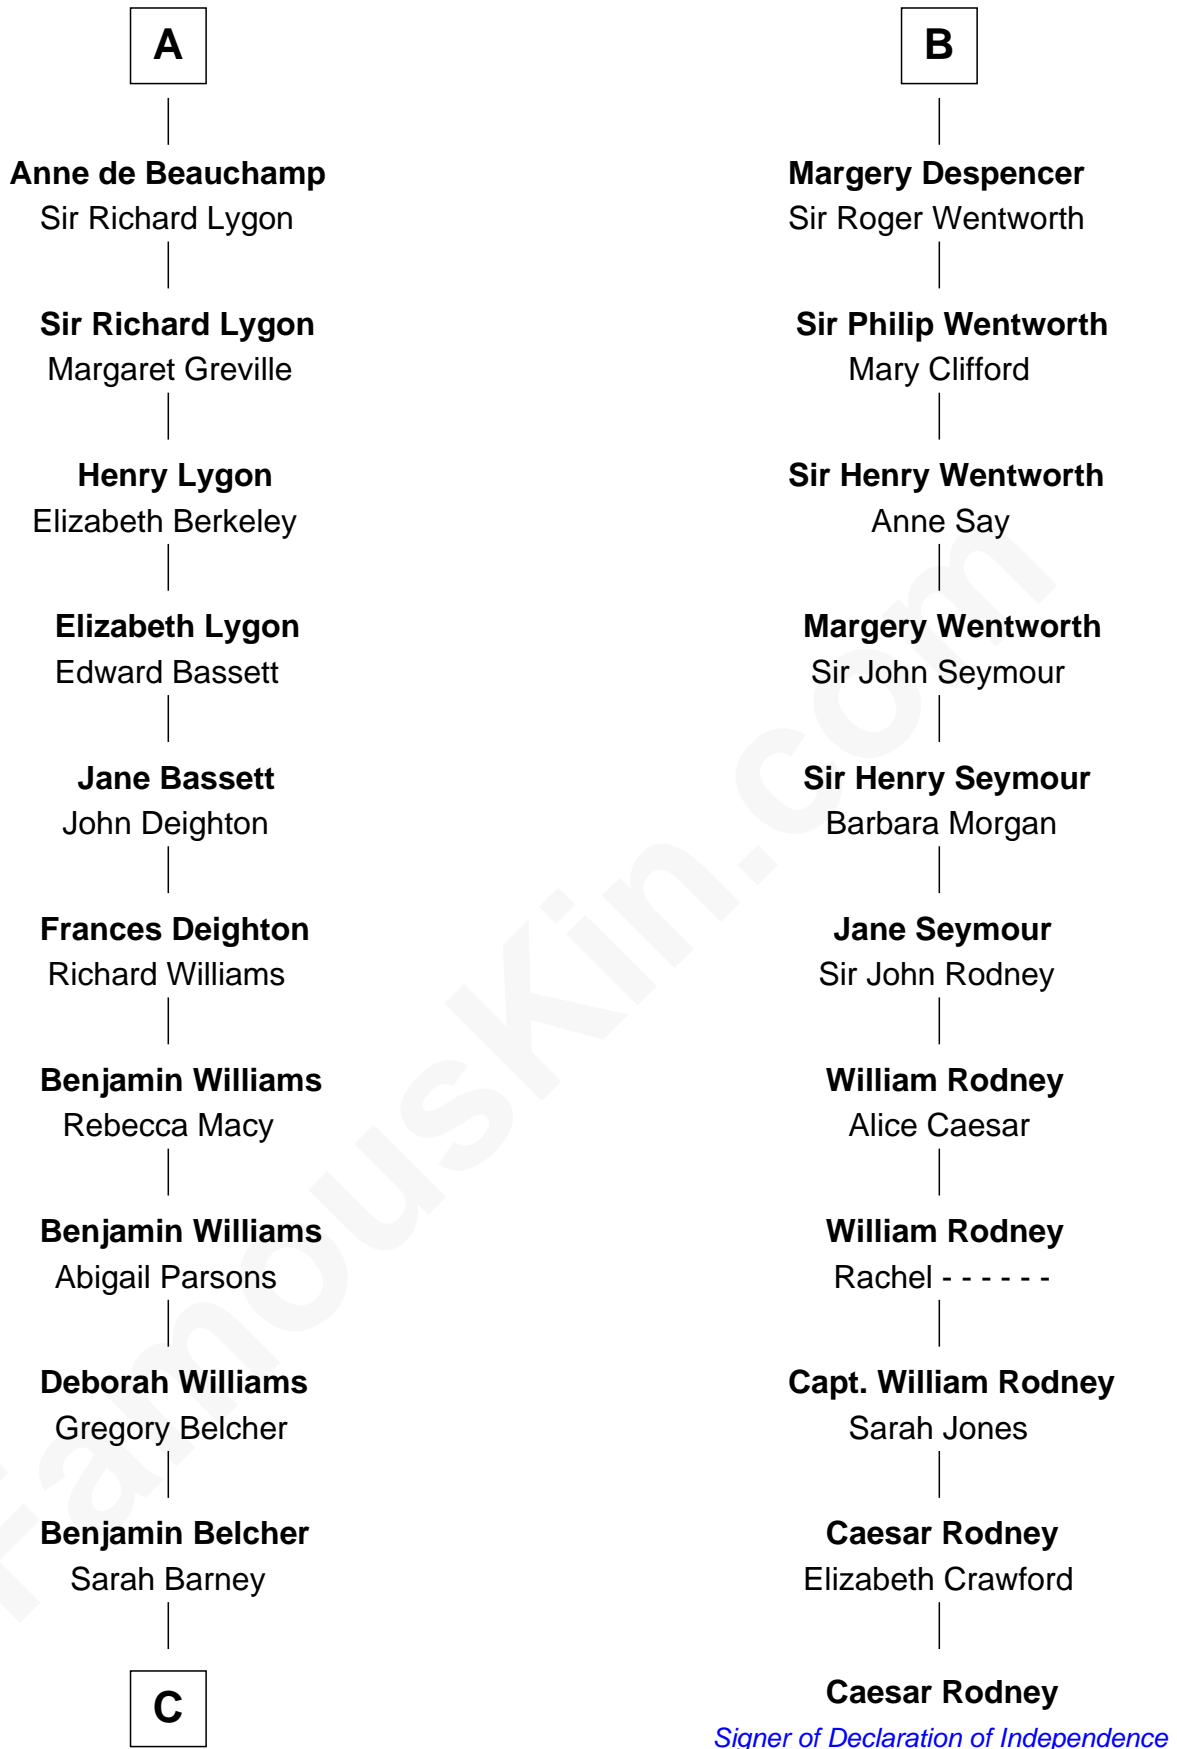

FamousKin.com
Relationship Chart of
General Douglas MacArthur
U.S. Army - World War II

17th cousin 3 times removed of

Caesar Rodney

Signer of the Declaration of Independence

FamousKin.com