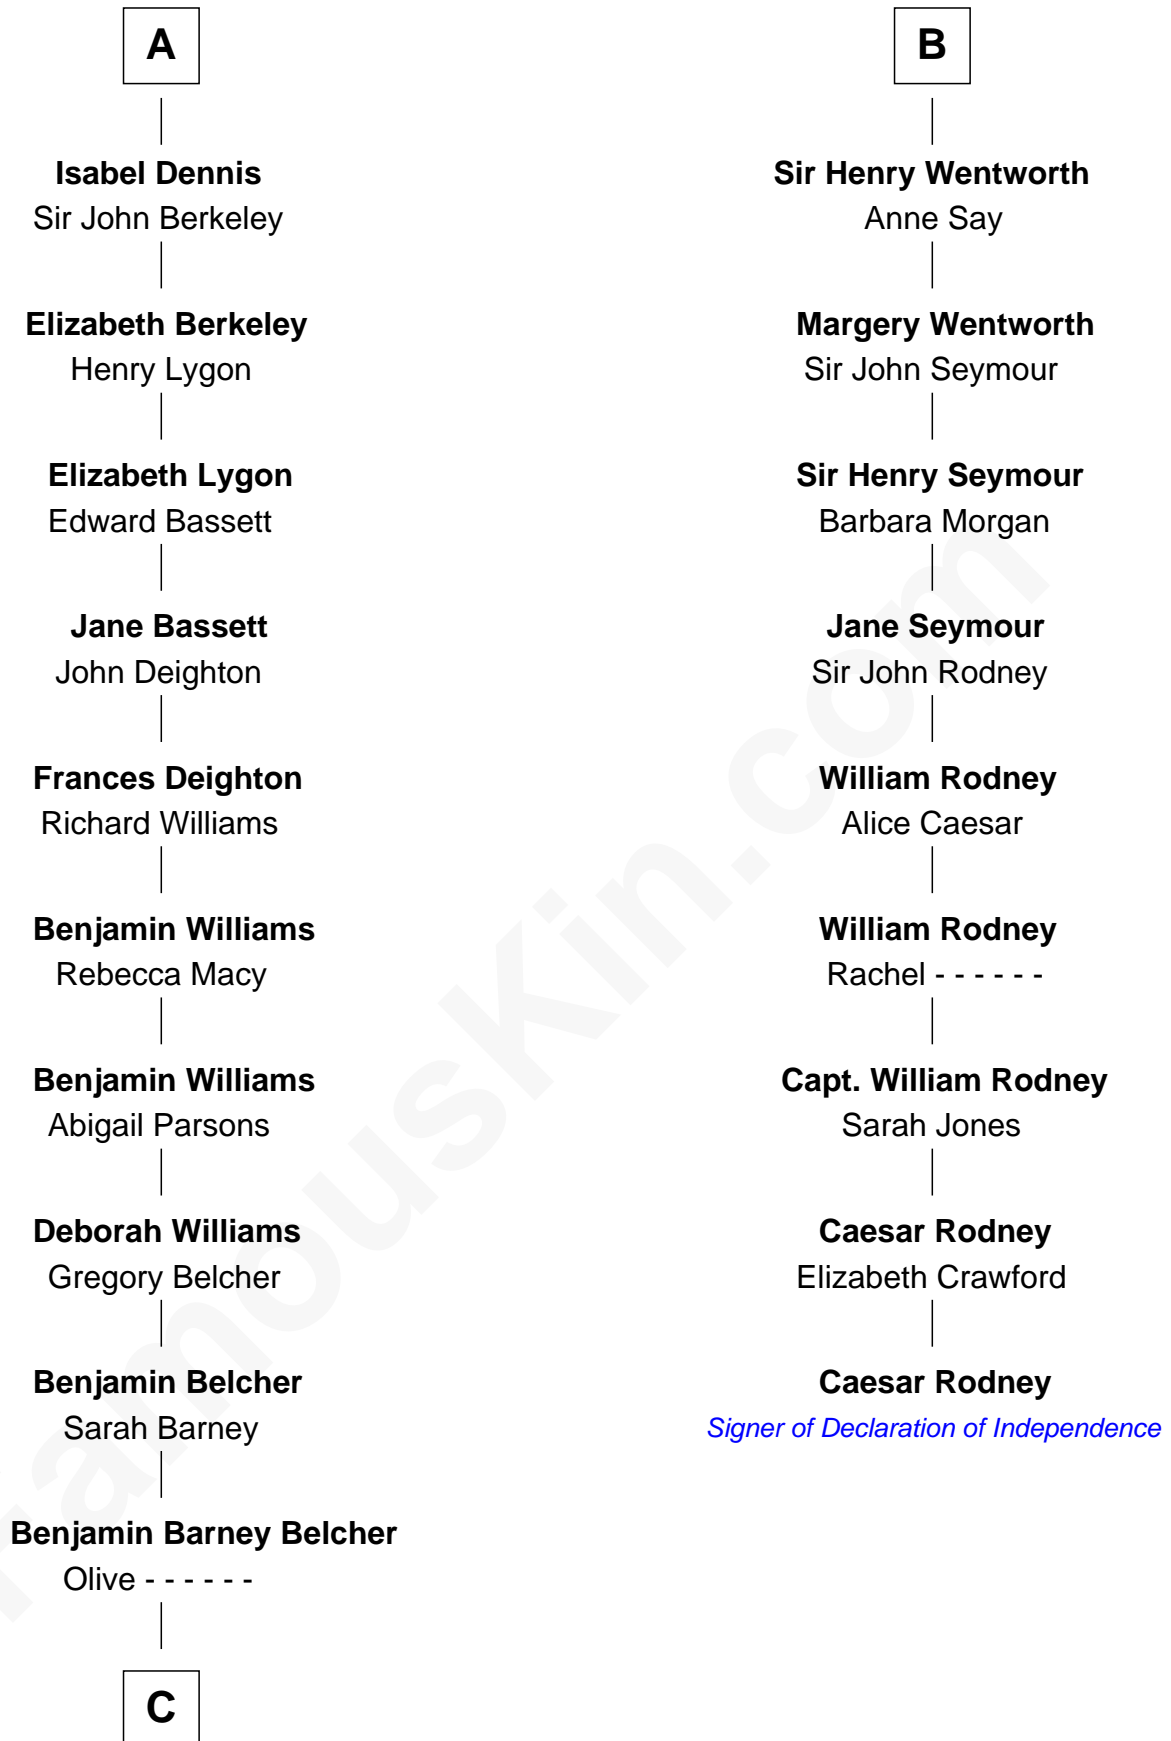

FamousKin.com
Relationship Chart of
General Douglas MacArthur
U.S. Army - World War II

15th cousin 4 times removed of

Caesar Rodney

Signer of the Declaration of Independence

C

—
Aurelia Belcher
Arthur MacArthur

—
Gen. Arthur MacArthur
Mary Pinckney Hardy

—
General Douglas MacArthur
U.S. Army - World War II

FamousKin.com