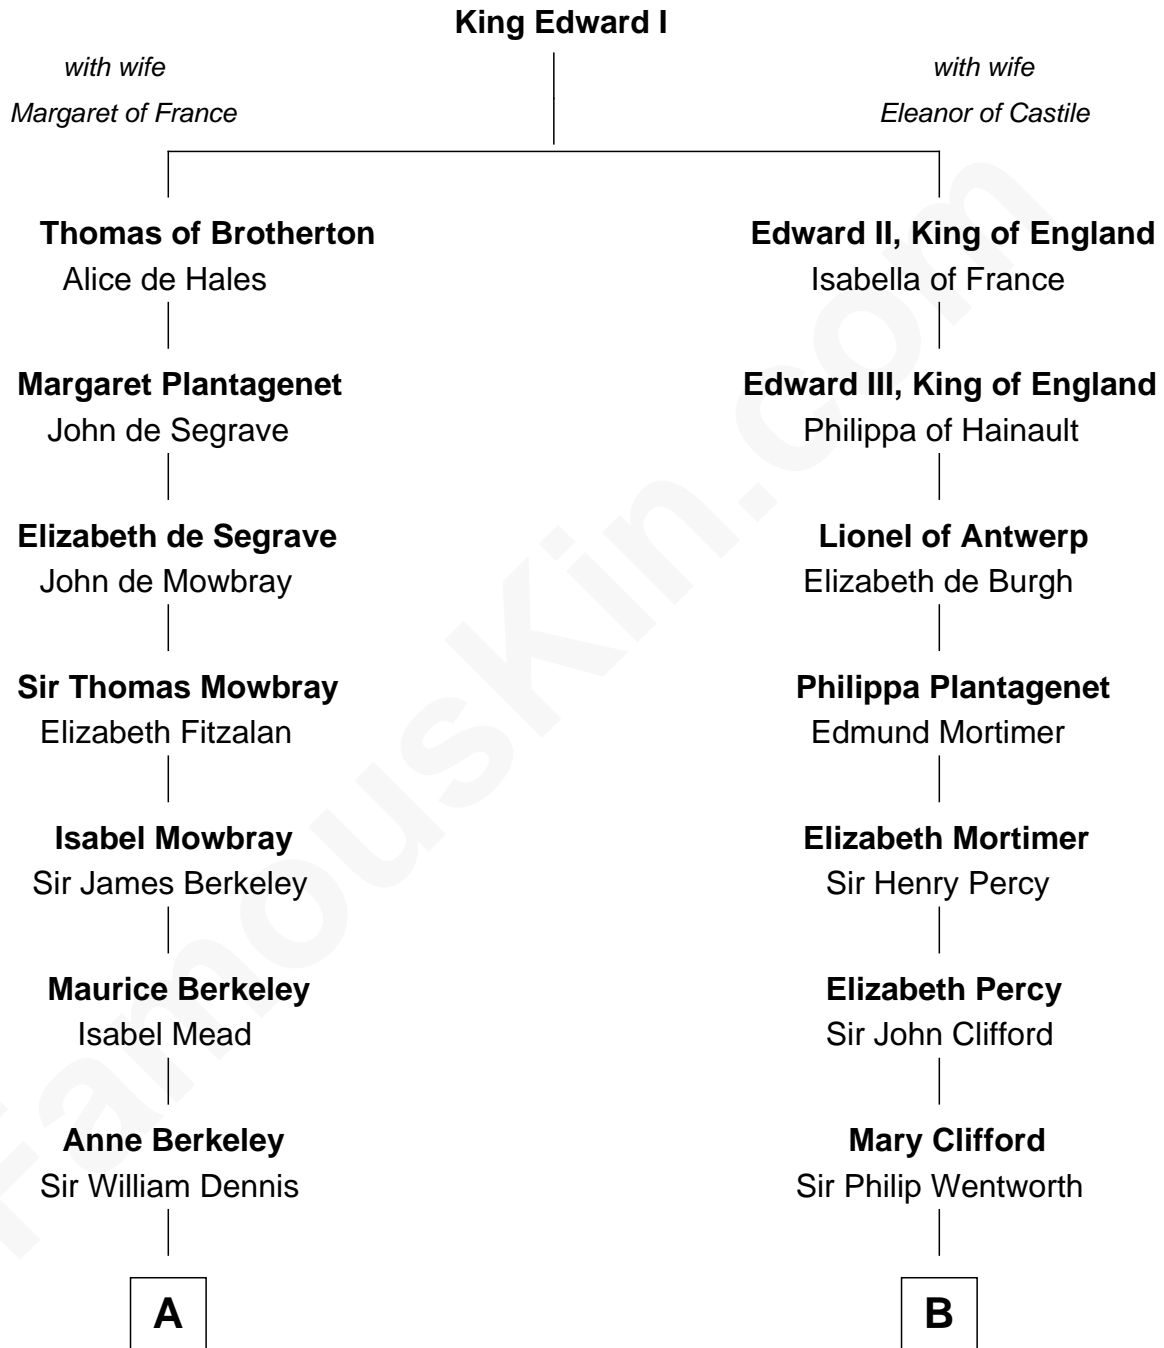

FamousKin.com
Relationship Chart of
General Douglas MacArthur
U.S. Army - World War II

15th cousin 4 times removed of

Caesar Rodney

Signer of the Declaration of Independence

C

—
Aurelia Belcher
Arthur MacArthur