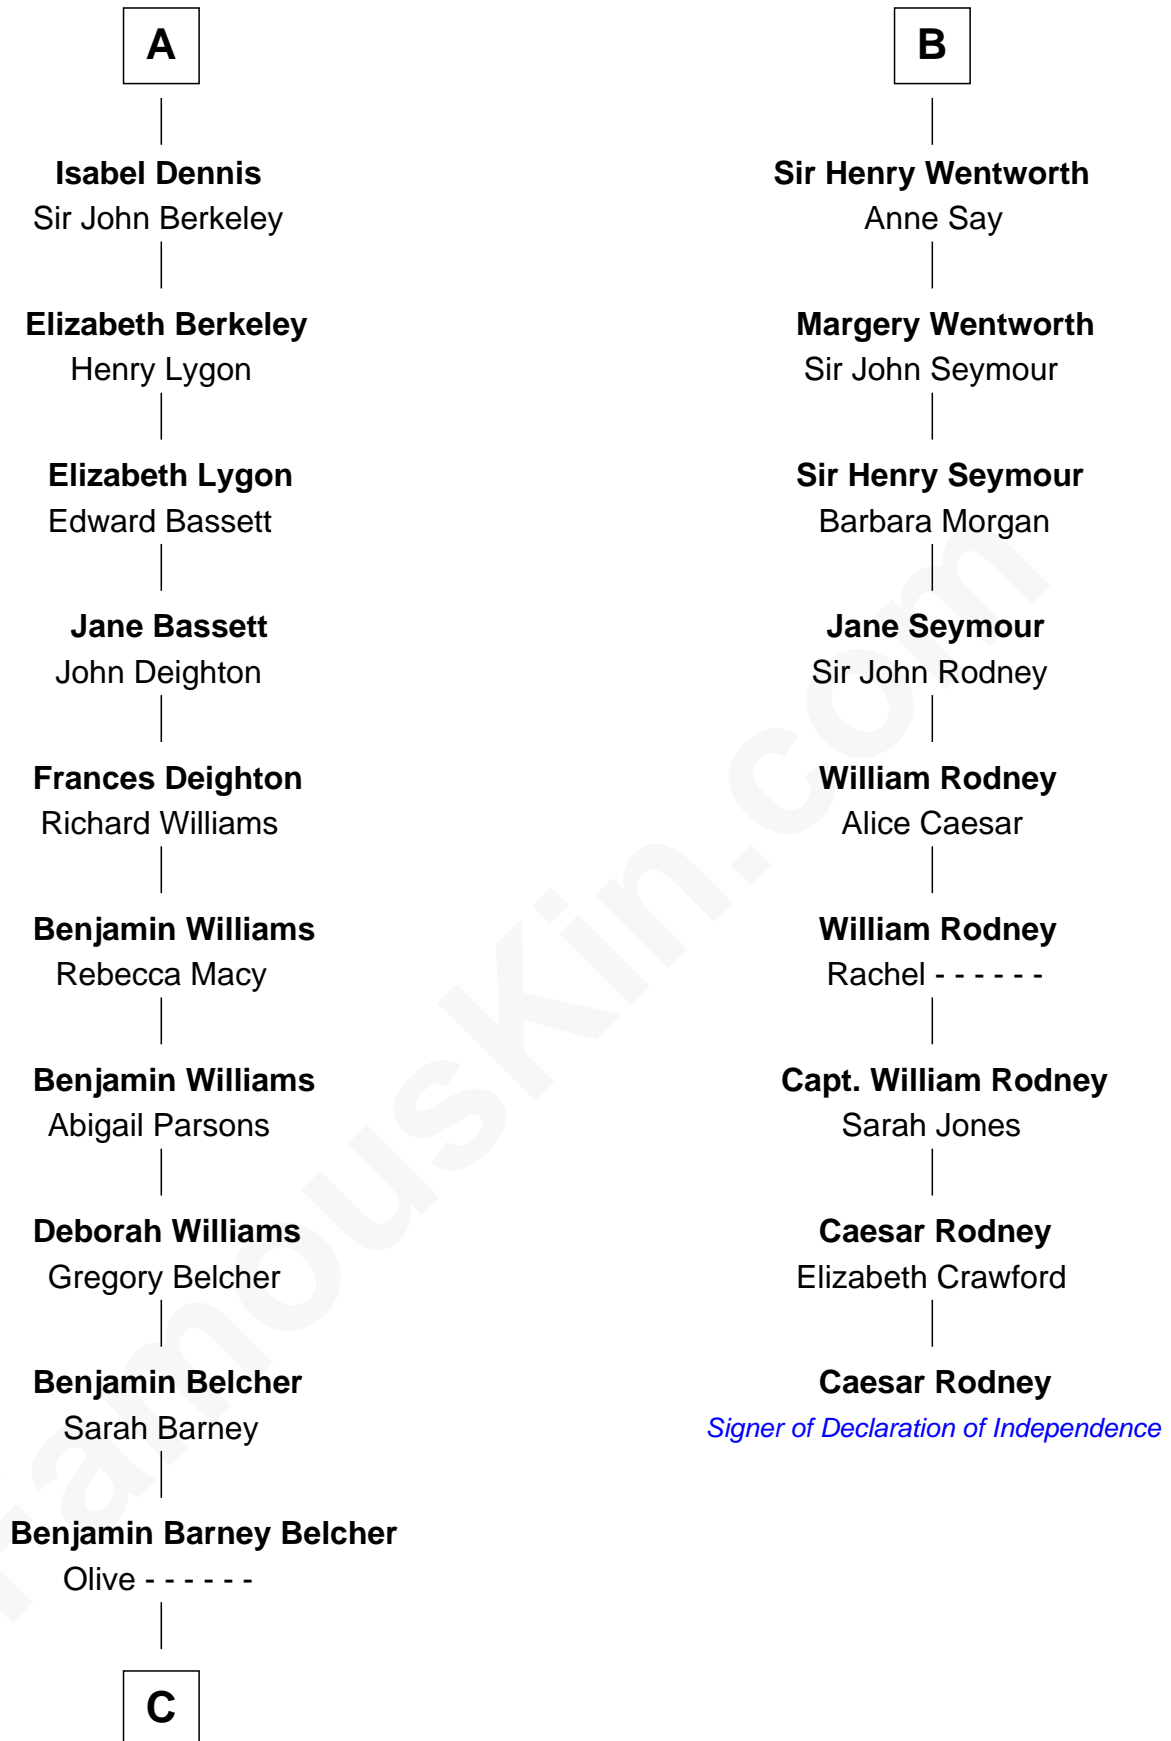

FamousKin.com

Relationship Chart of General Douglas MacArthur

U.S. Army - World War II

15th cousin 4 times removed of

Caesar Rodney

Signer of the Declaration of Independence

C

—
Aurelia Belcher
Arthur MacArthur

—
Gen. Arthur MacArthur
Mary Pinckney Hardy

—
General Douglas MacArthur
U.S. Army - World War II

FamousKin.com