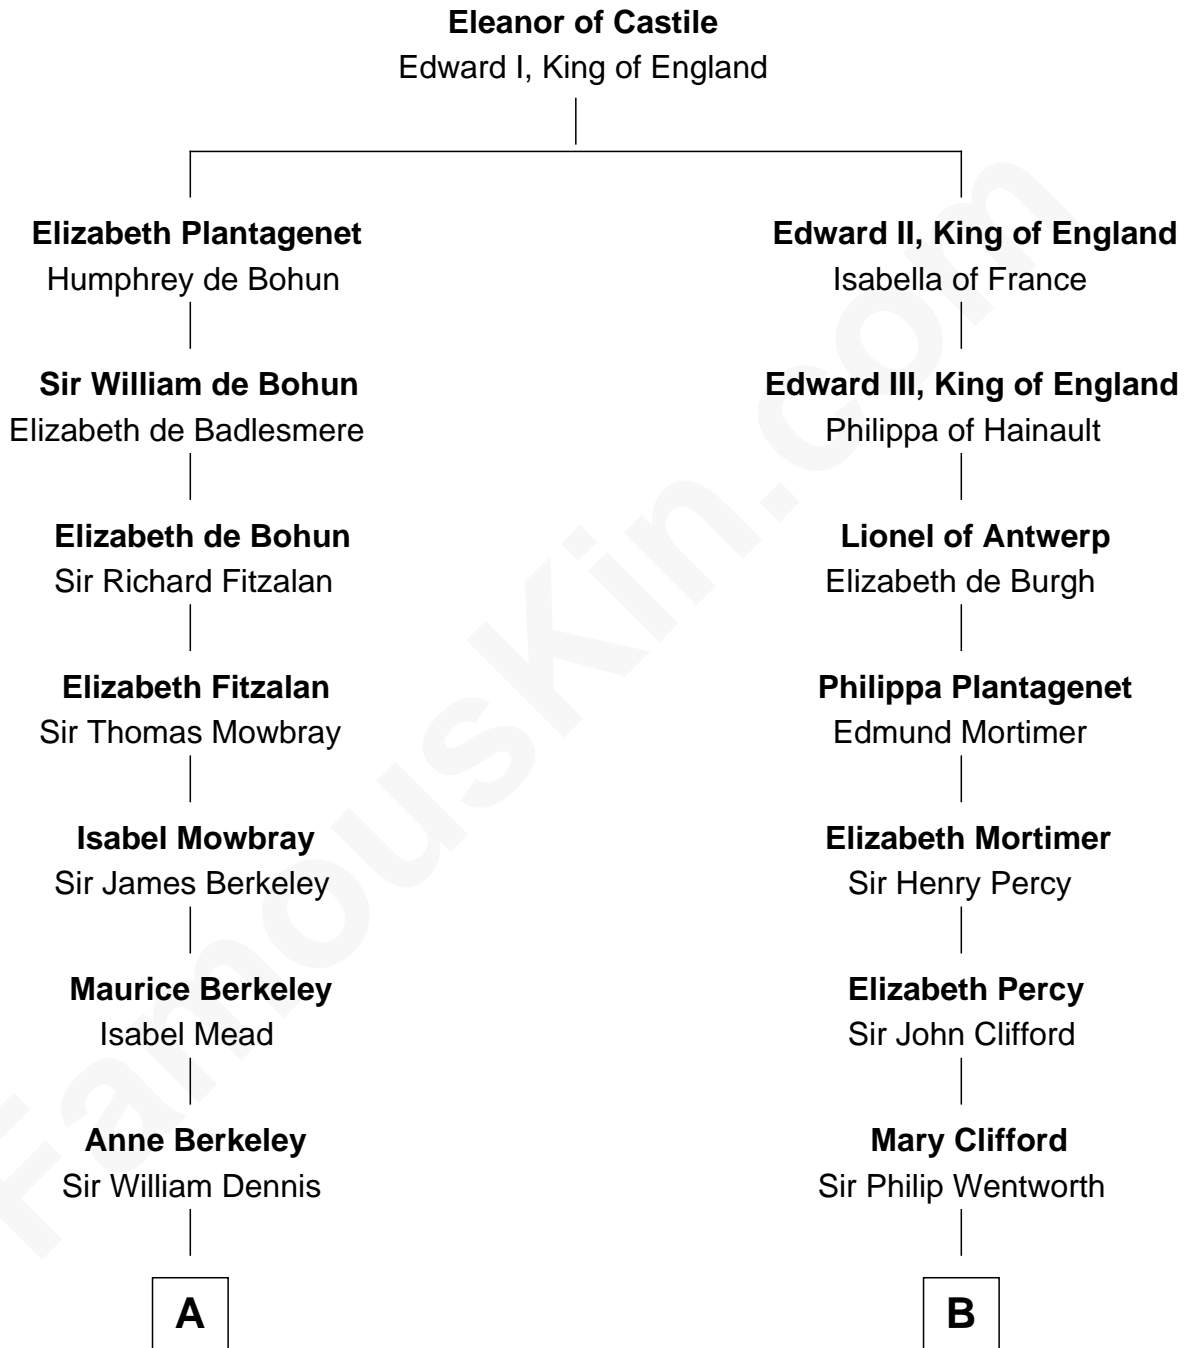

FamousKin.com

Relationship Chart of General Douglas MacArthur

U.S. Army - World War II

15th cousin 4 times removed of

Caesar Rodney

Signer of the Declaration of Independence

C

—
Aurelia Belcher
Arthur MacArthur

—
Gen. Arthur MacArthur
Mary Pinckney Hardy

—
General Douglas MacArthur
U.S. Army - World War II

FamousKin.com