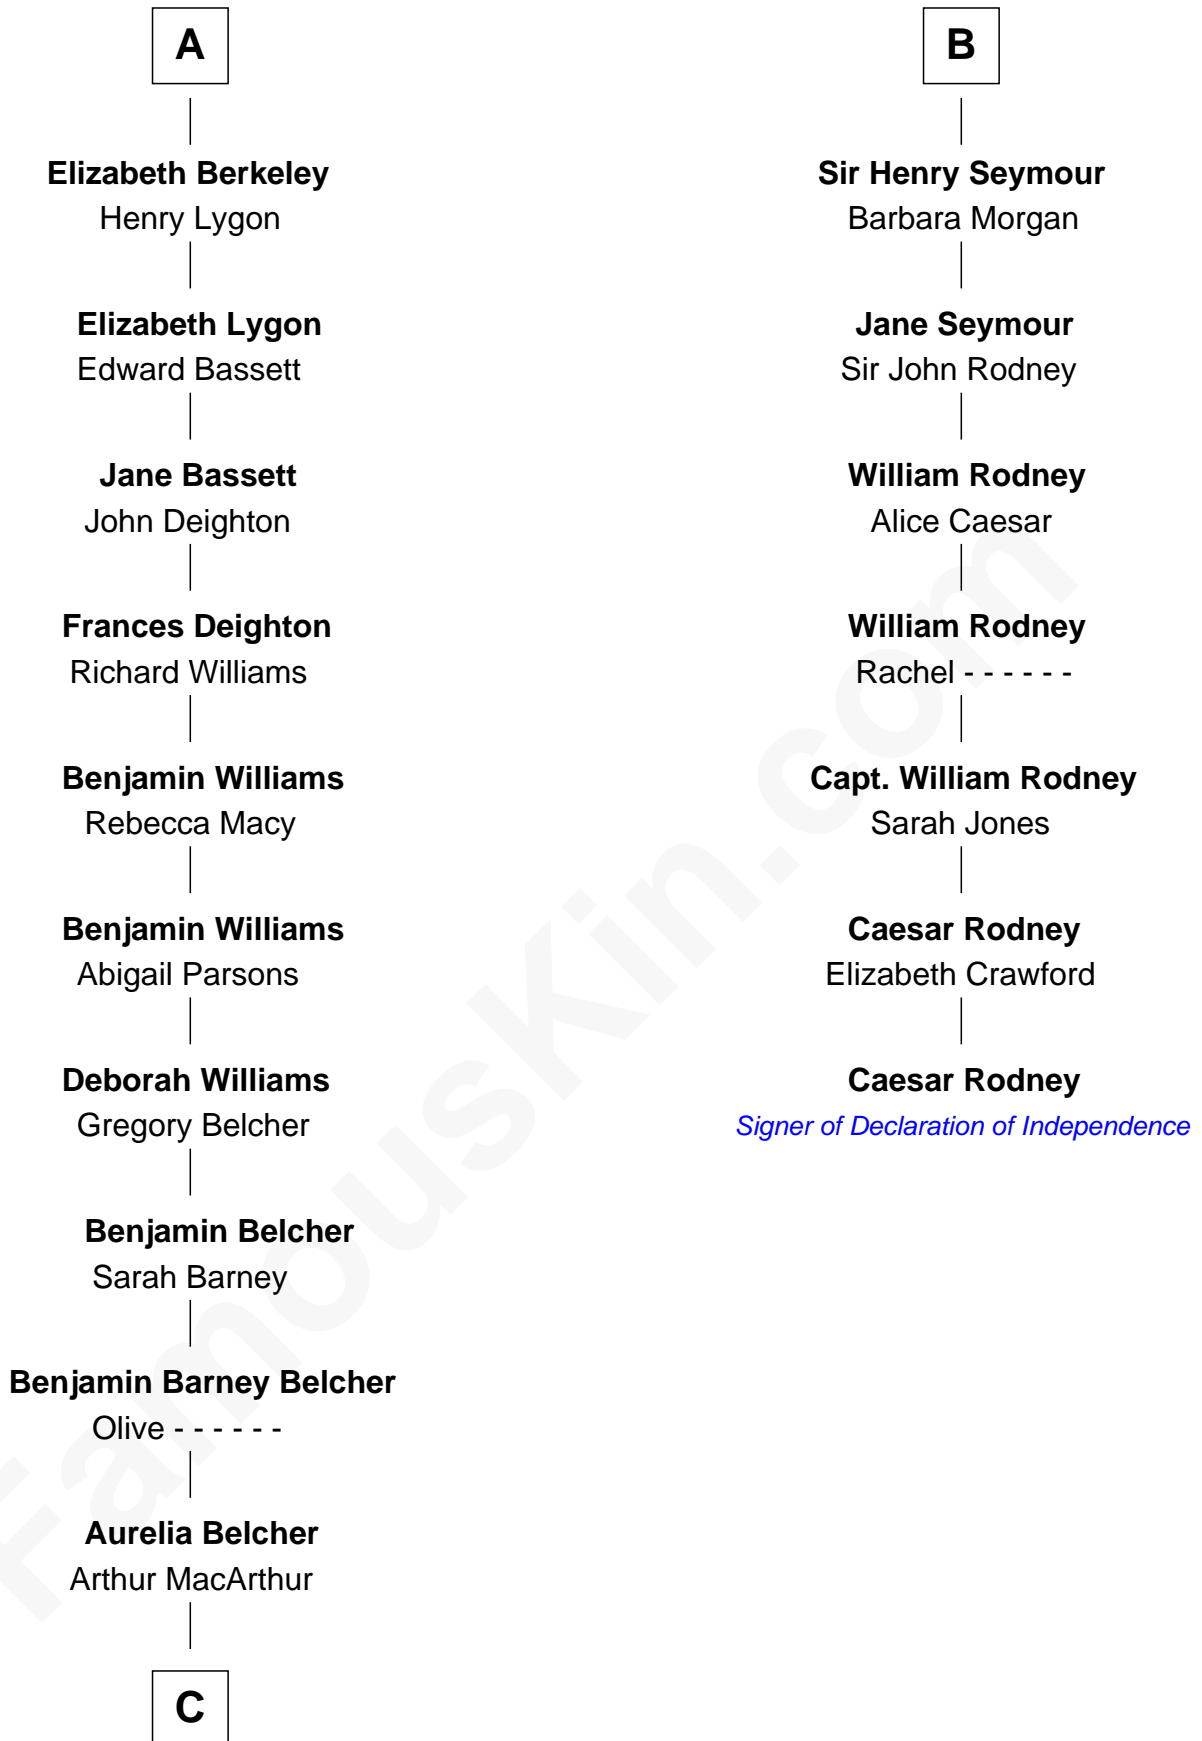

FamousKin.com

Relationship Chart of General Douglas MacArthur

U.S. Army - World War II

13th cousin 5 times removed of

Caesar Rodney

Signer of the Declaration of Independence

C

—
Gen. Arthur MacArthur
Mary Pinckney Hardy