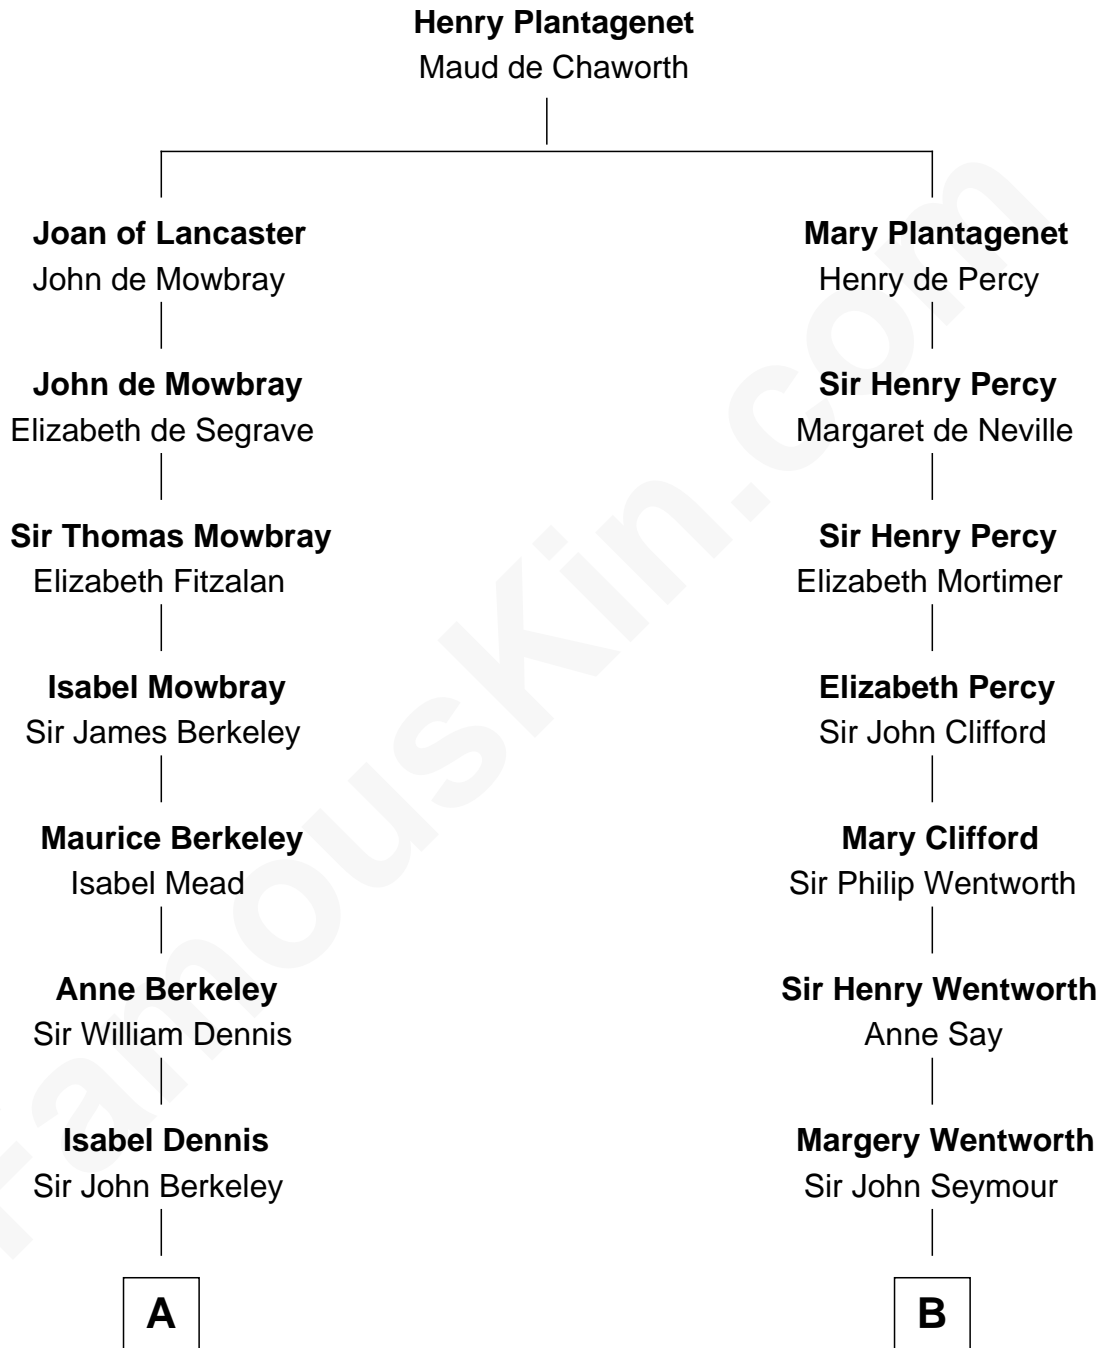

FamousKin.com

Relationship Chart of General Douglas MacArthur

U.S. Army - World War II

13th cousin 5 times removed of

Caesar Rodney

Signer of the Declaration of Independence

C

—
Gen. Arthur MacArthur
Mary Pinckney Hardy

—
General Douglas MacArthur
U.S. Army - World War II

FamousKin.com