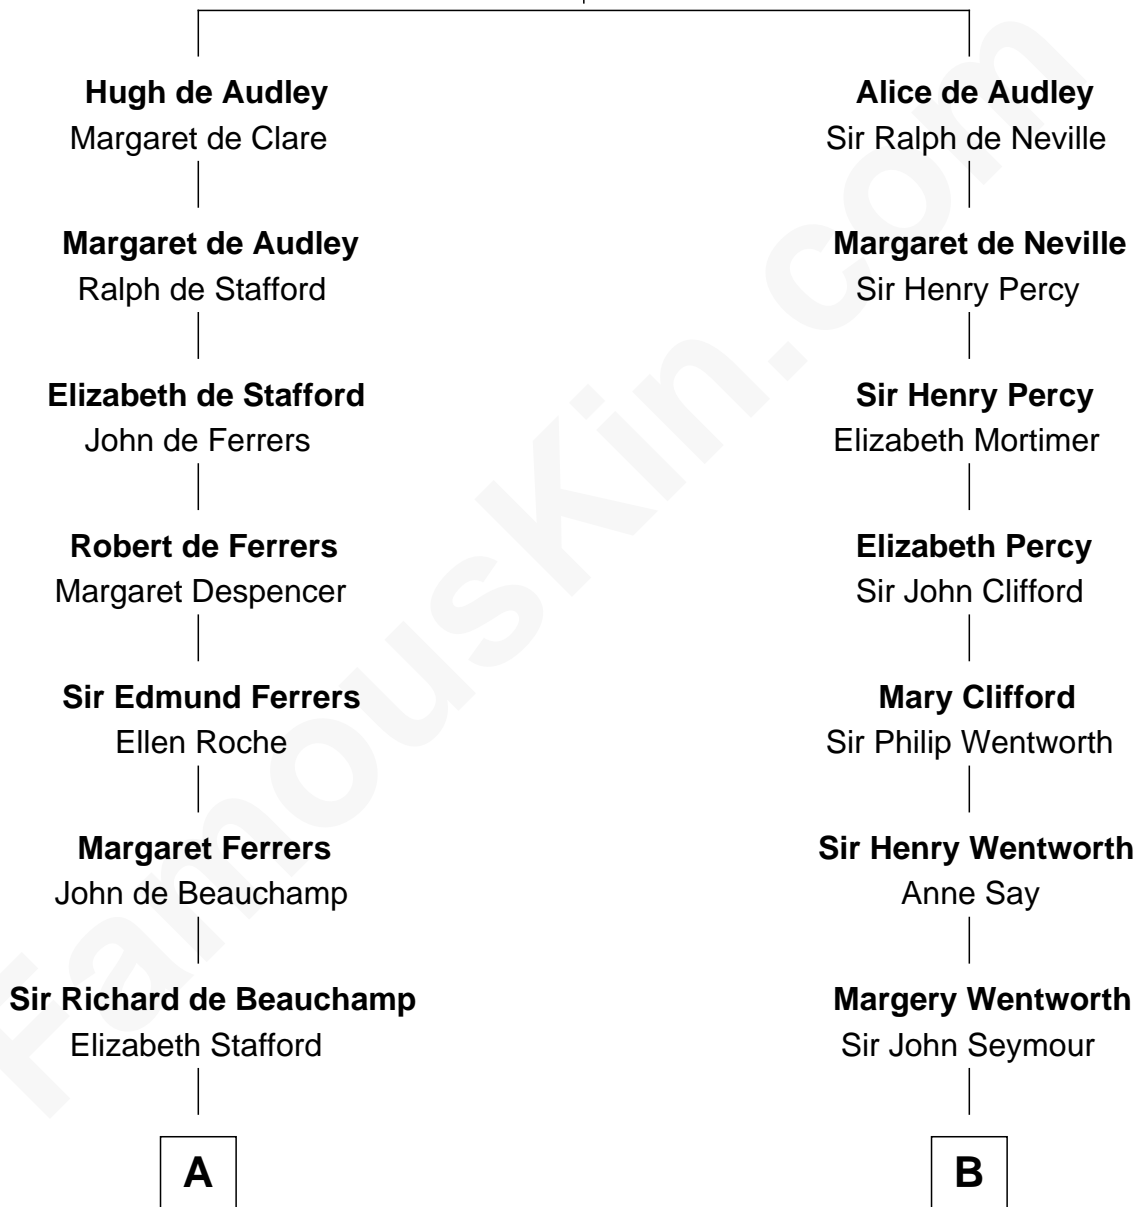

## Relationship Chart of General Douglas MacArthur

*U.S. Army - World War II*

13th cousin 7 times removed of

**Caesar Rodney**

*Signer of the Declaration of Independence*

**Sir Hugh I de Audley**

Iseult de Mortimer

FamousKin.com