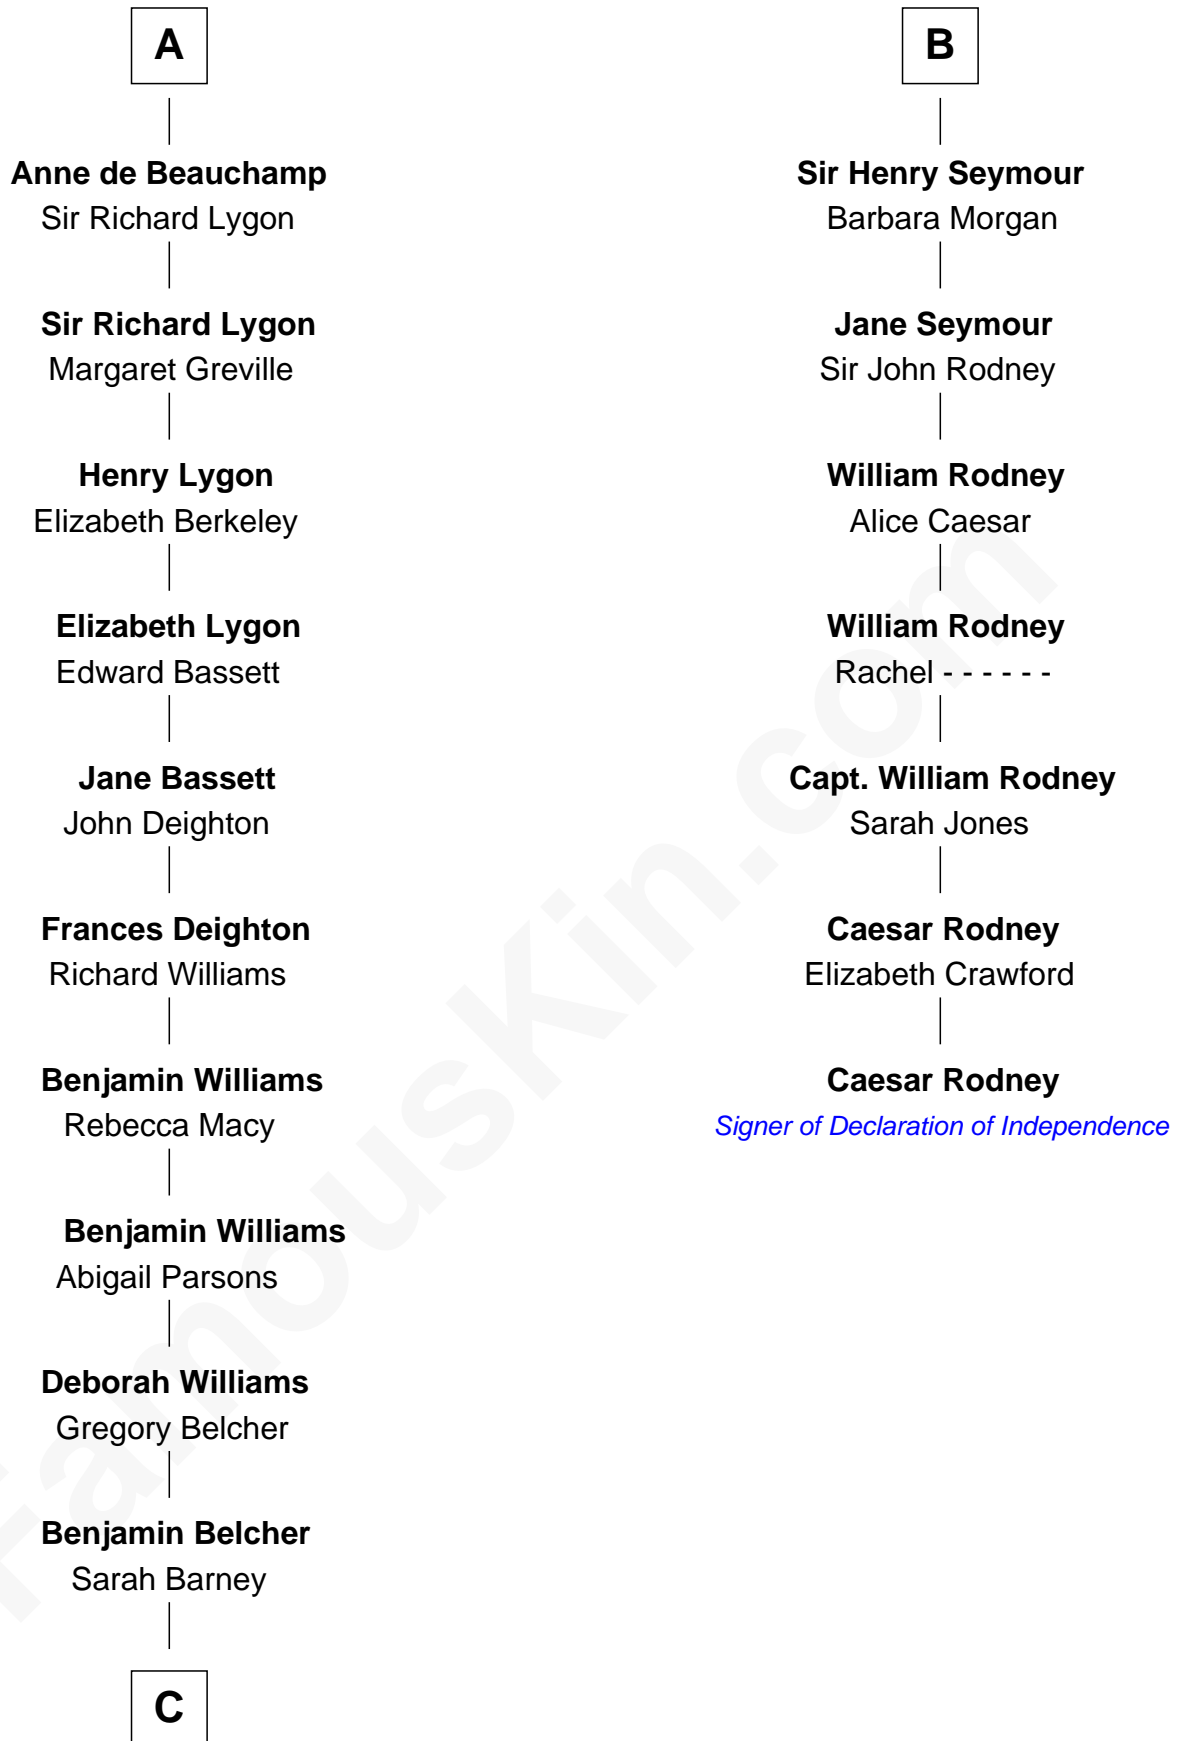

## Relationship Chart of General Douglas MacArthur

*U.S. Army - World War II*

13th cousin 7 times removed of

**Caesar Rodney**

*Signer of the Declaration of Independence*

**Sir Hugh I de Audley**

Iseult de Mortimer

FamousKin.com