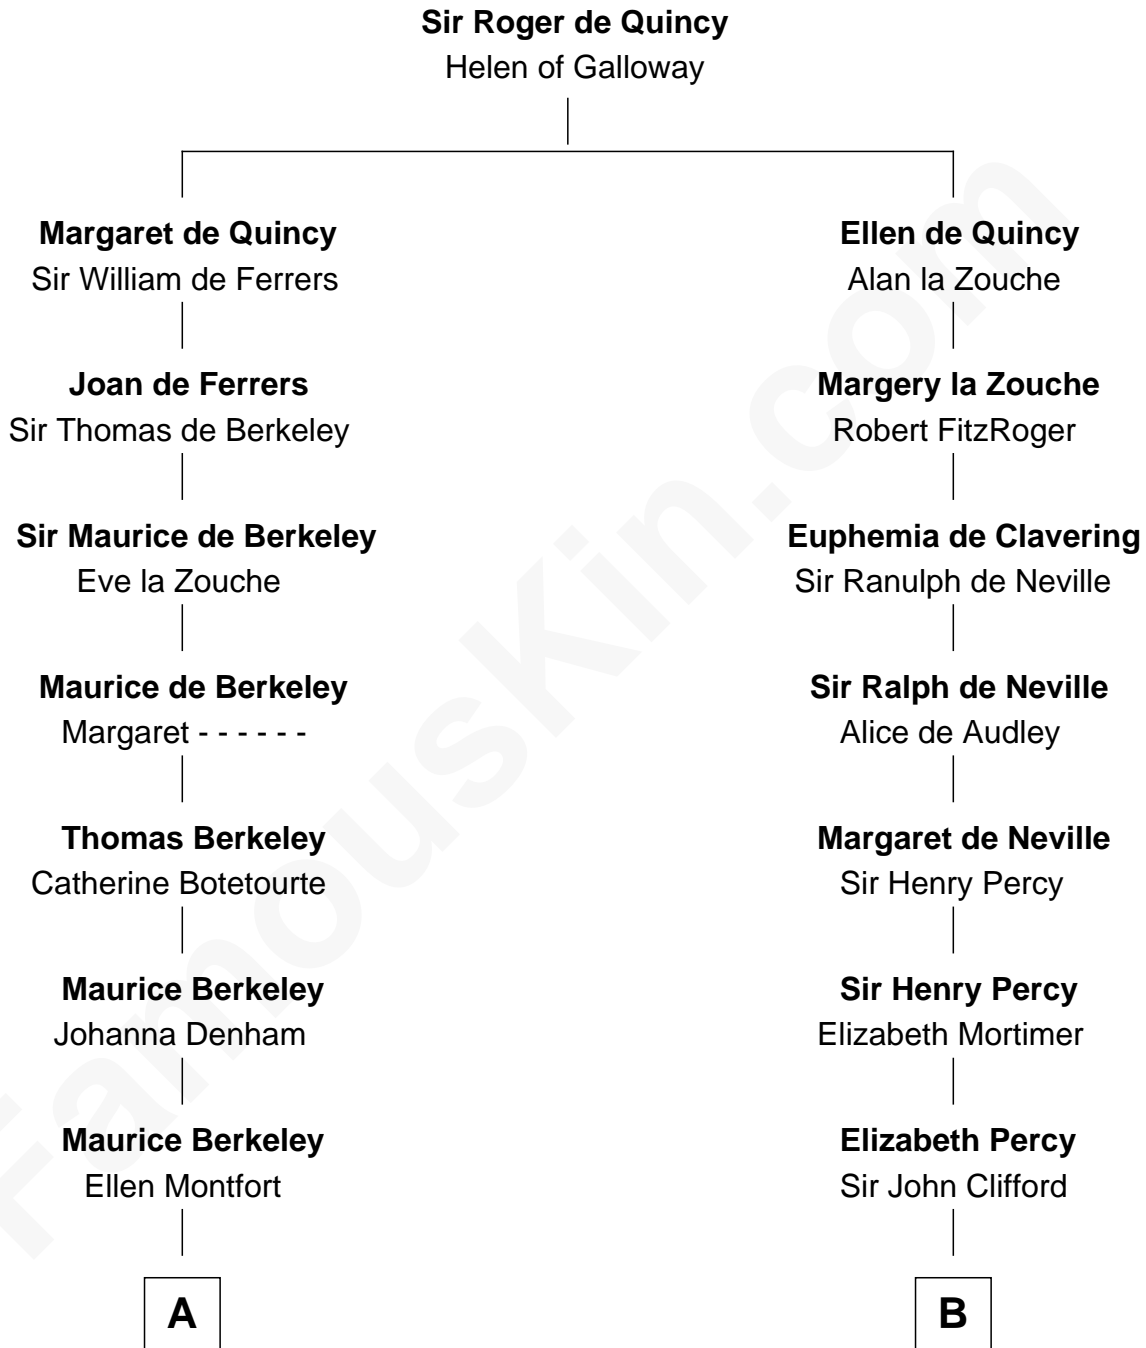

FamousKin.com
Relationship Chart of
General Douglas MacArthur
U.S. Army - World War II

16th cousin 5 times removed of

Caesar Rodney

Signer of the Declaration of Independence

FamousKin.com