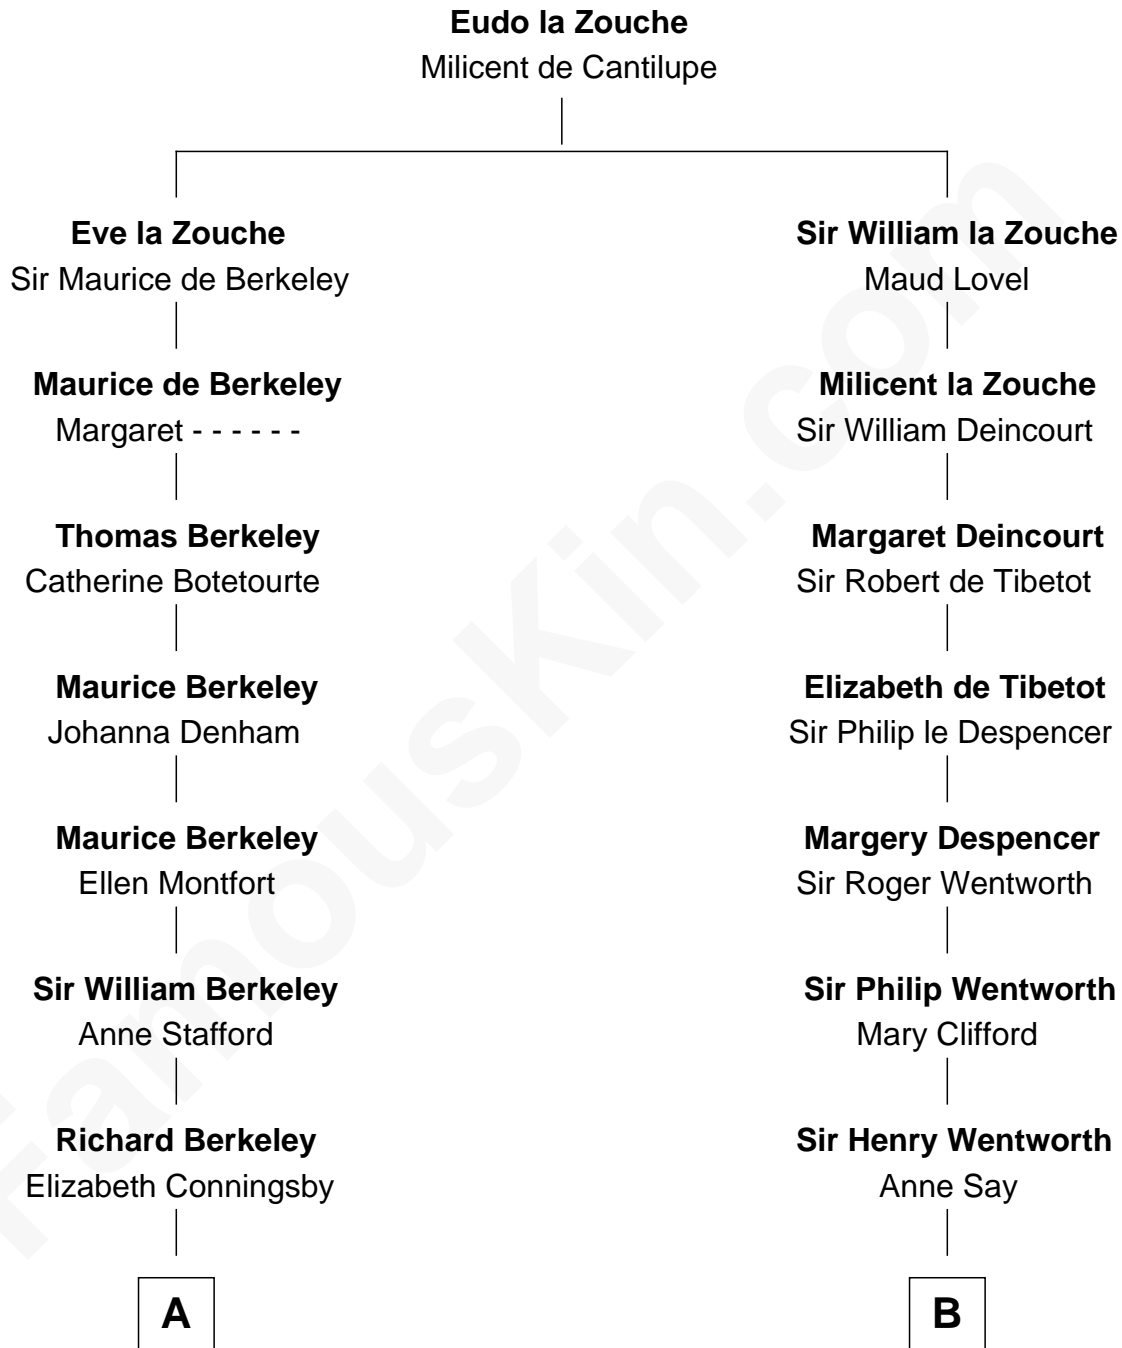

FamousKin.com
Relationship Chart of
General Douglas MacArthur
U.S. Army - World War II

14th cousin 5 times removed of

Caesar Rodney

Signer of the Declaration of Independence

C

—
Aurelia Belcher
Arthur MacArthur

—
Gen. Arthur MacArthur
Mary Pinckney Hardy

—
General Douglas MacArthur
U.S. Army - World War II

FamousKin.com