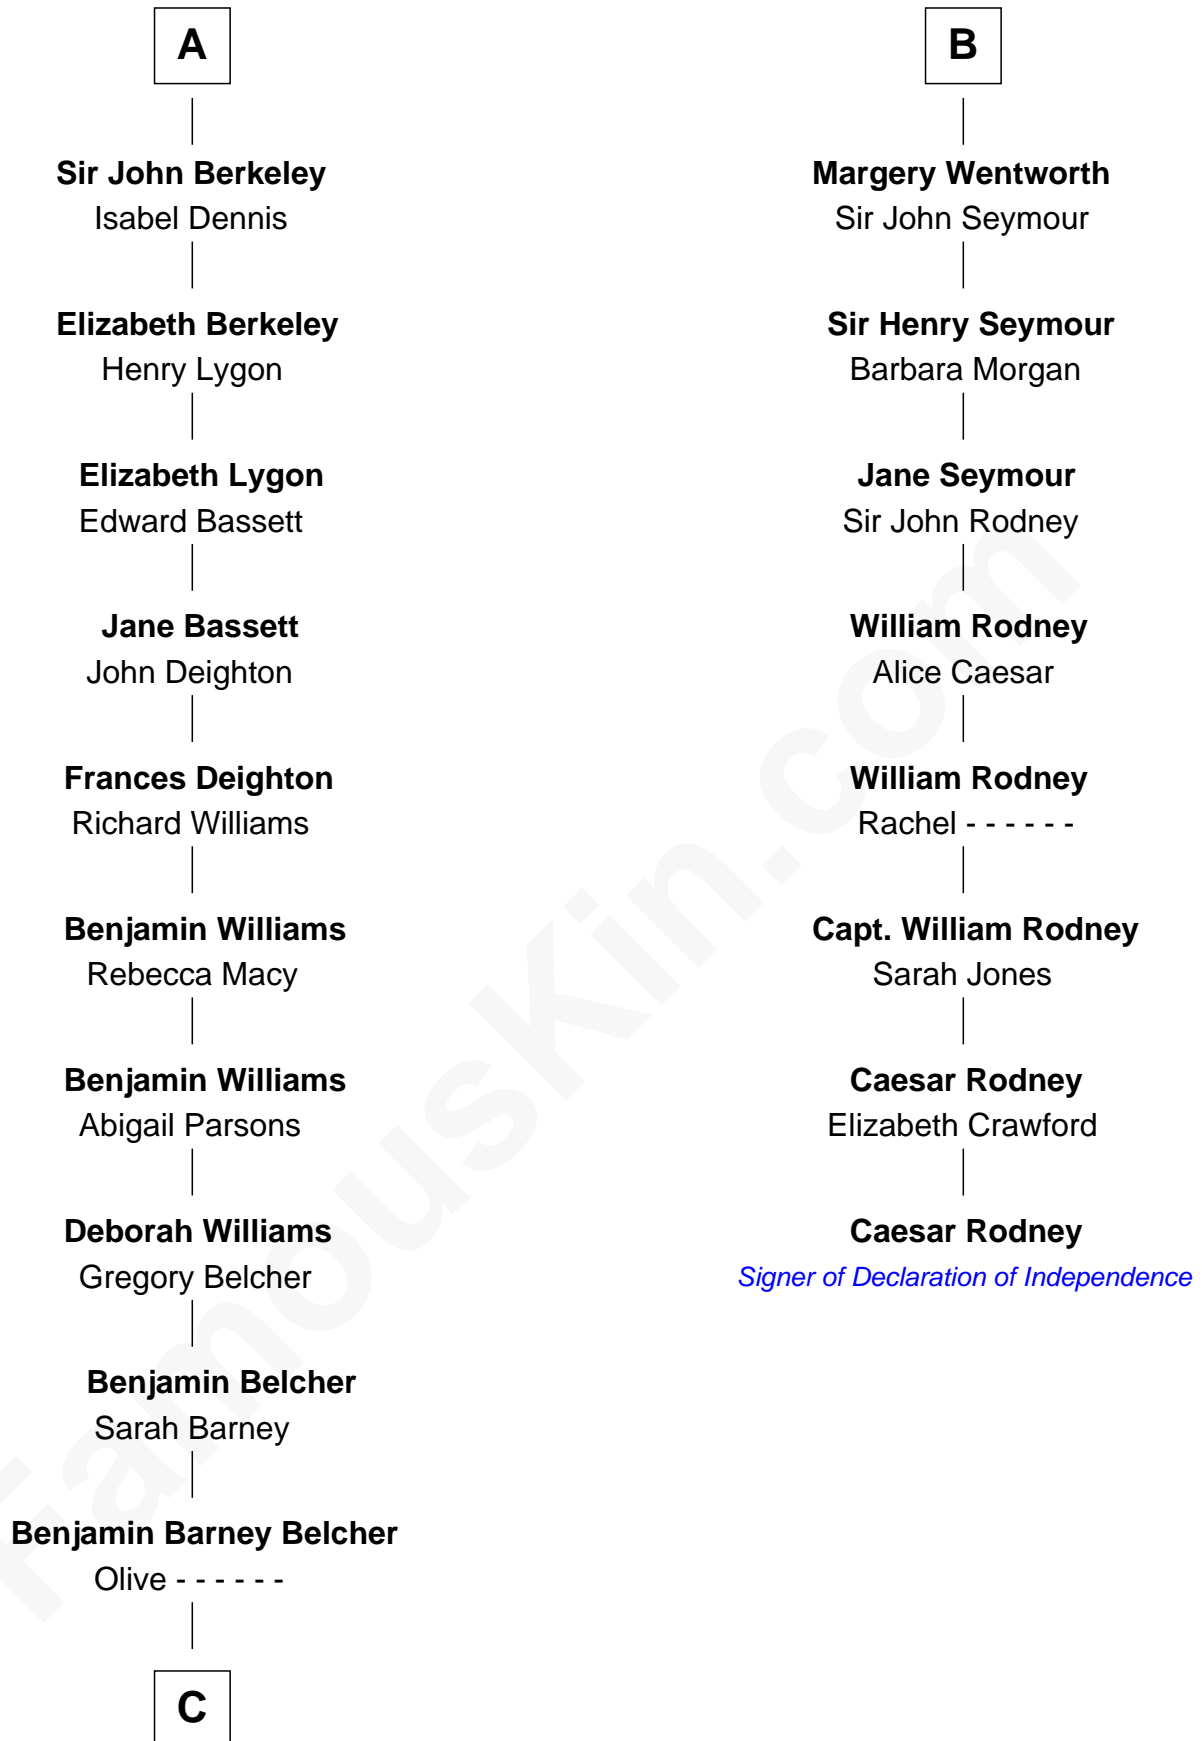

FamousKin.com
Relationship Chart of
General Douglas MacArthur
U.S. Army - World War II

14th cousin 5 times removed of

Caesar Rodney

Signer of the Declaration of Independence

C

—
Aurelia Belcher
Arthur MacArthur

—
Gen. Arthur MacArthur
Mary Pinckney Hardy

—
General Douglas MacArthur
U.S. Army - World War II

FamousKin.com