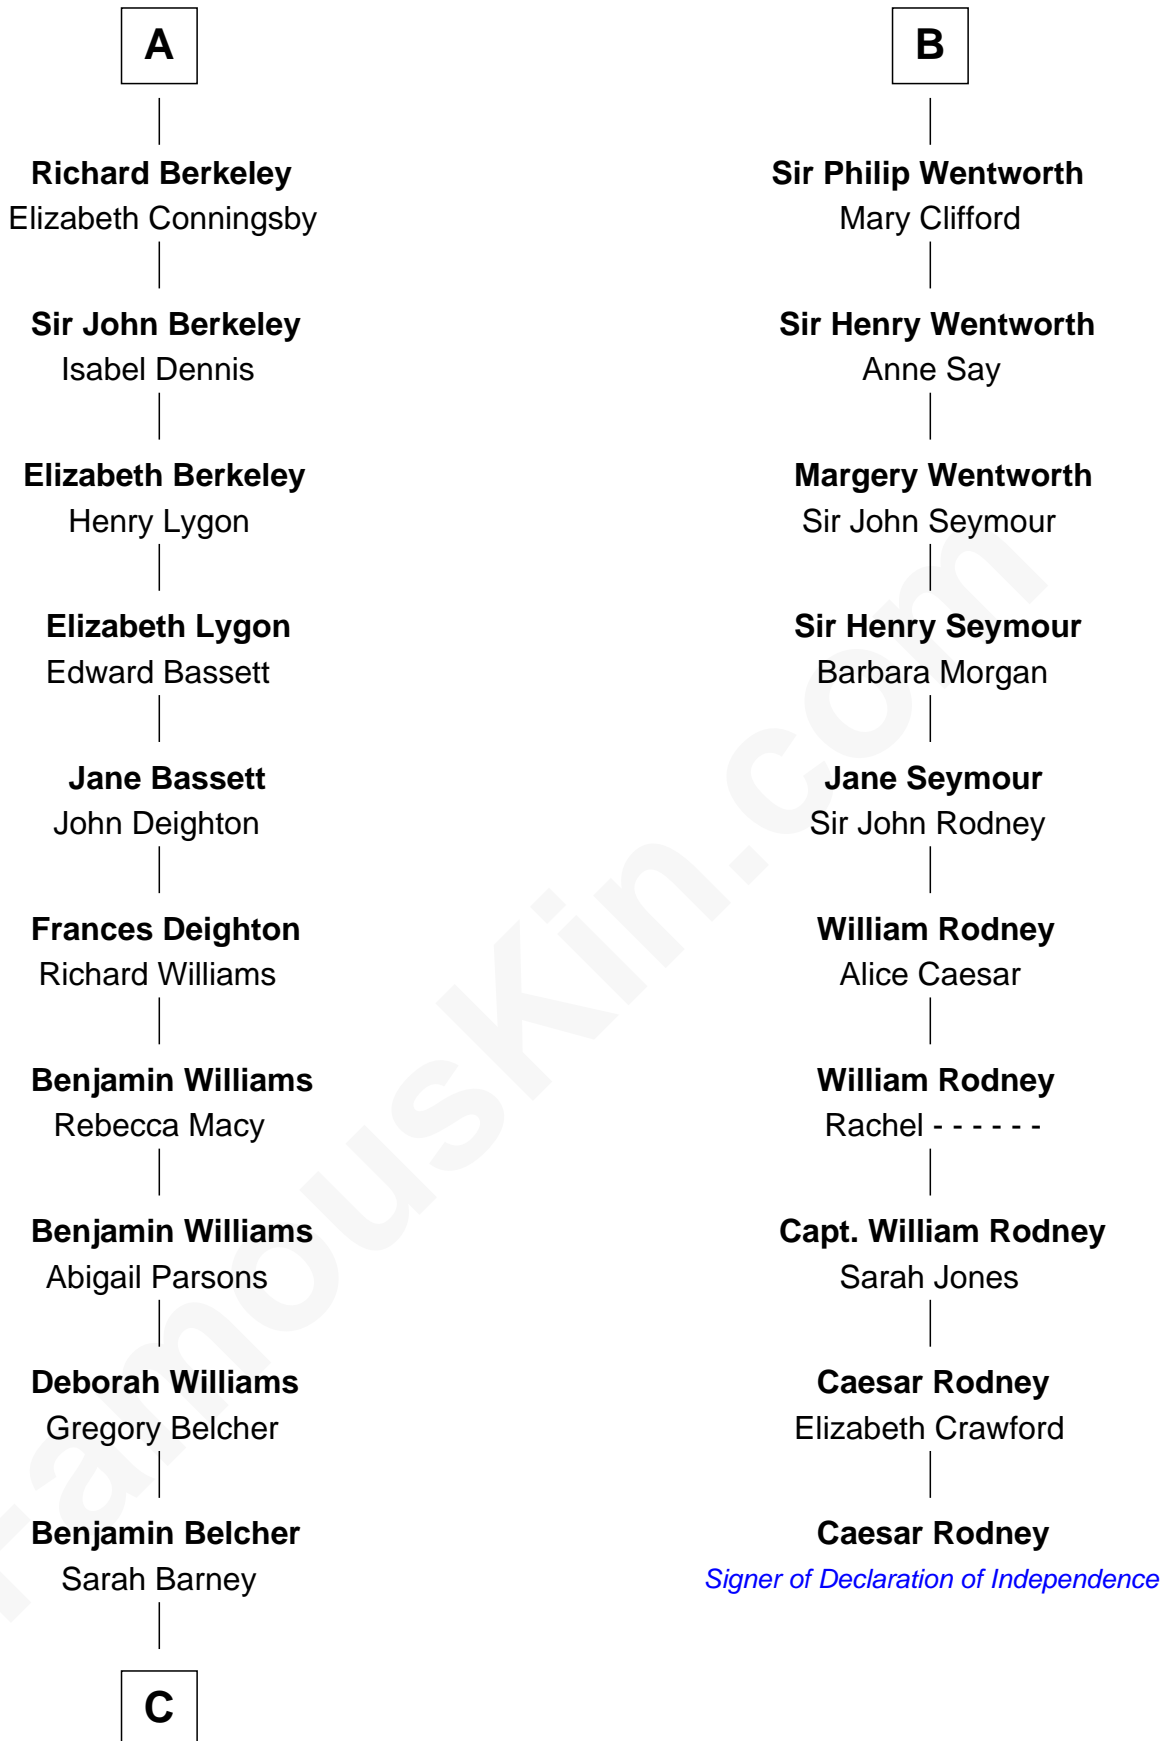

FamousKin.com
Relationship Chart of
General Douglas MacArthur
U.S. Army - World War II

16th cousin 4 times removed of

Caesar Rodney

Signer of the Declaration of Independence

FamousKin.com