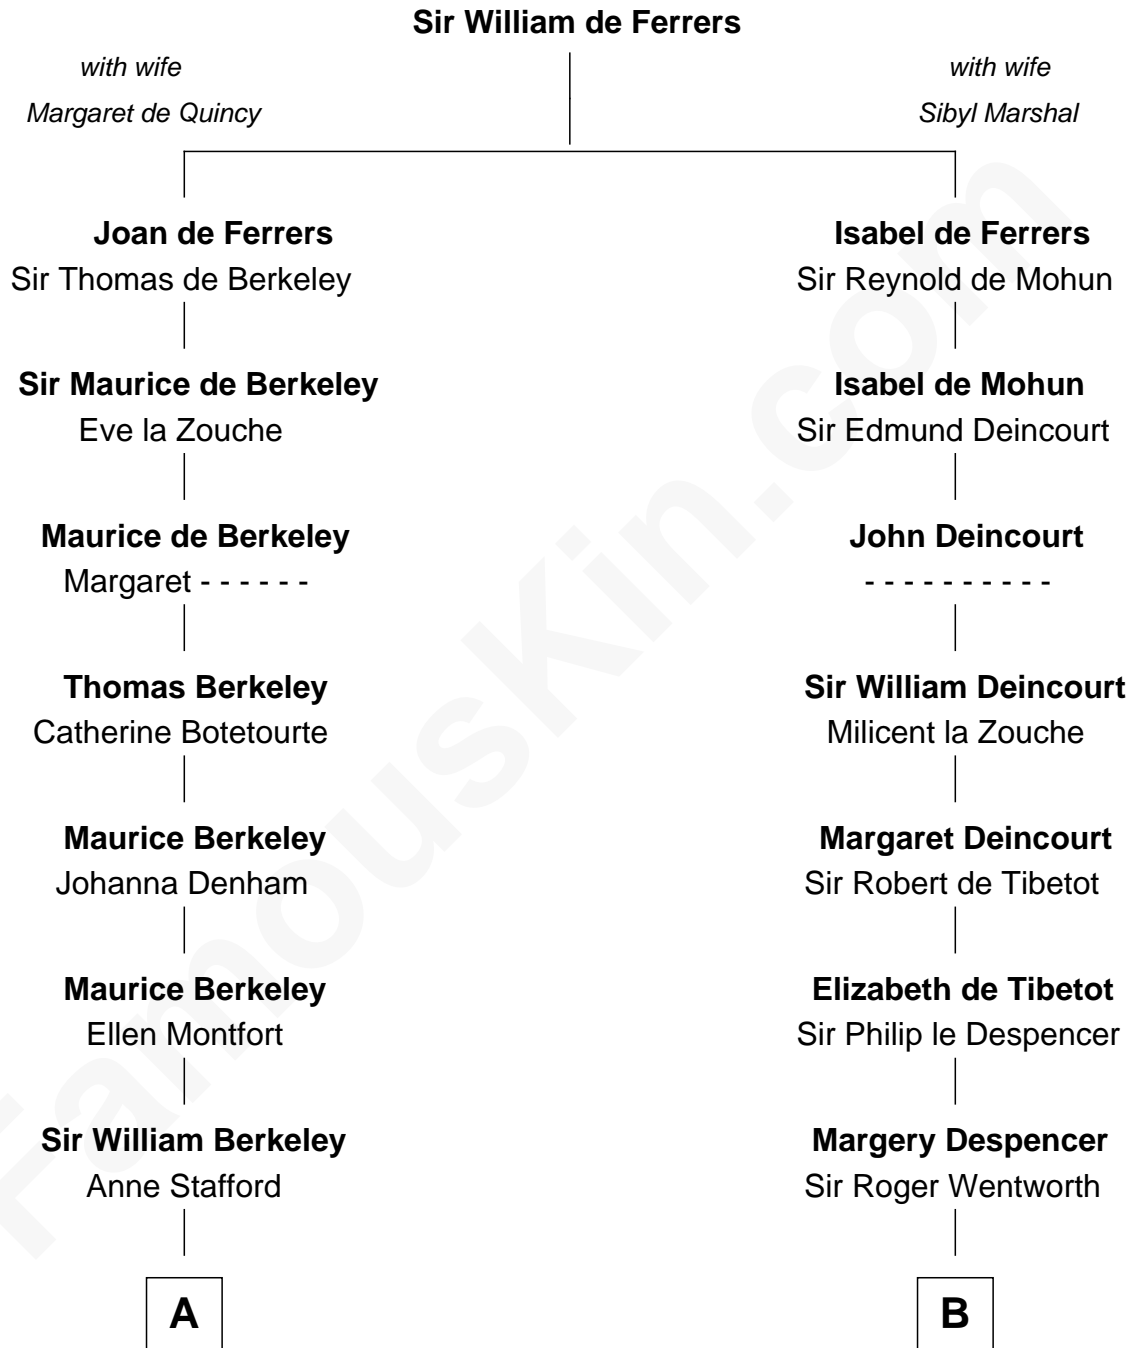

FamousKin.com
Relationship Chart of
General Douglas MacArthur
U.S. Army - World War II

16th cousin 4 times removed of

Caesar Rodney

Signer of the Declaration of Independence

FamousKin.com