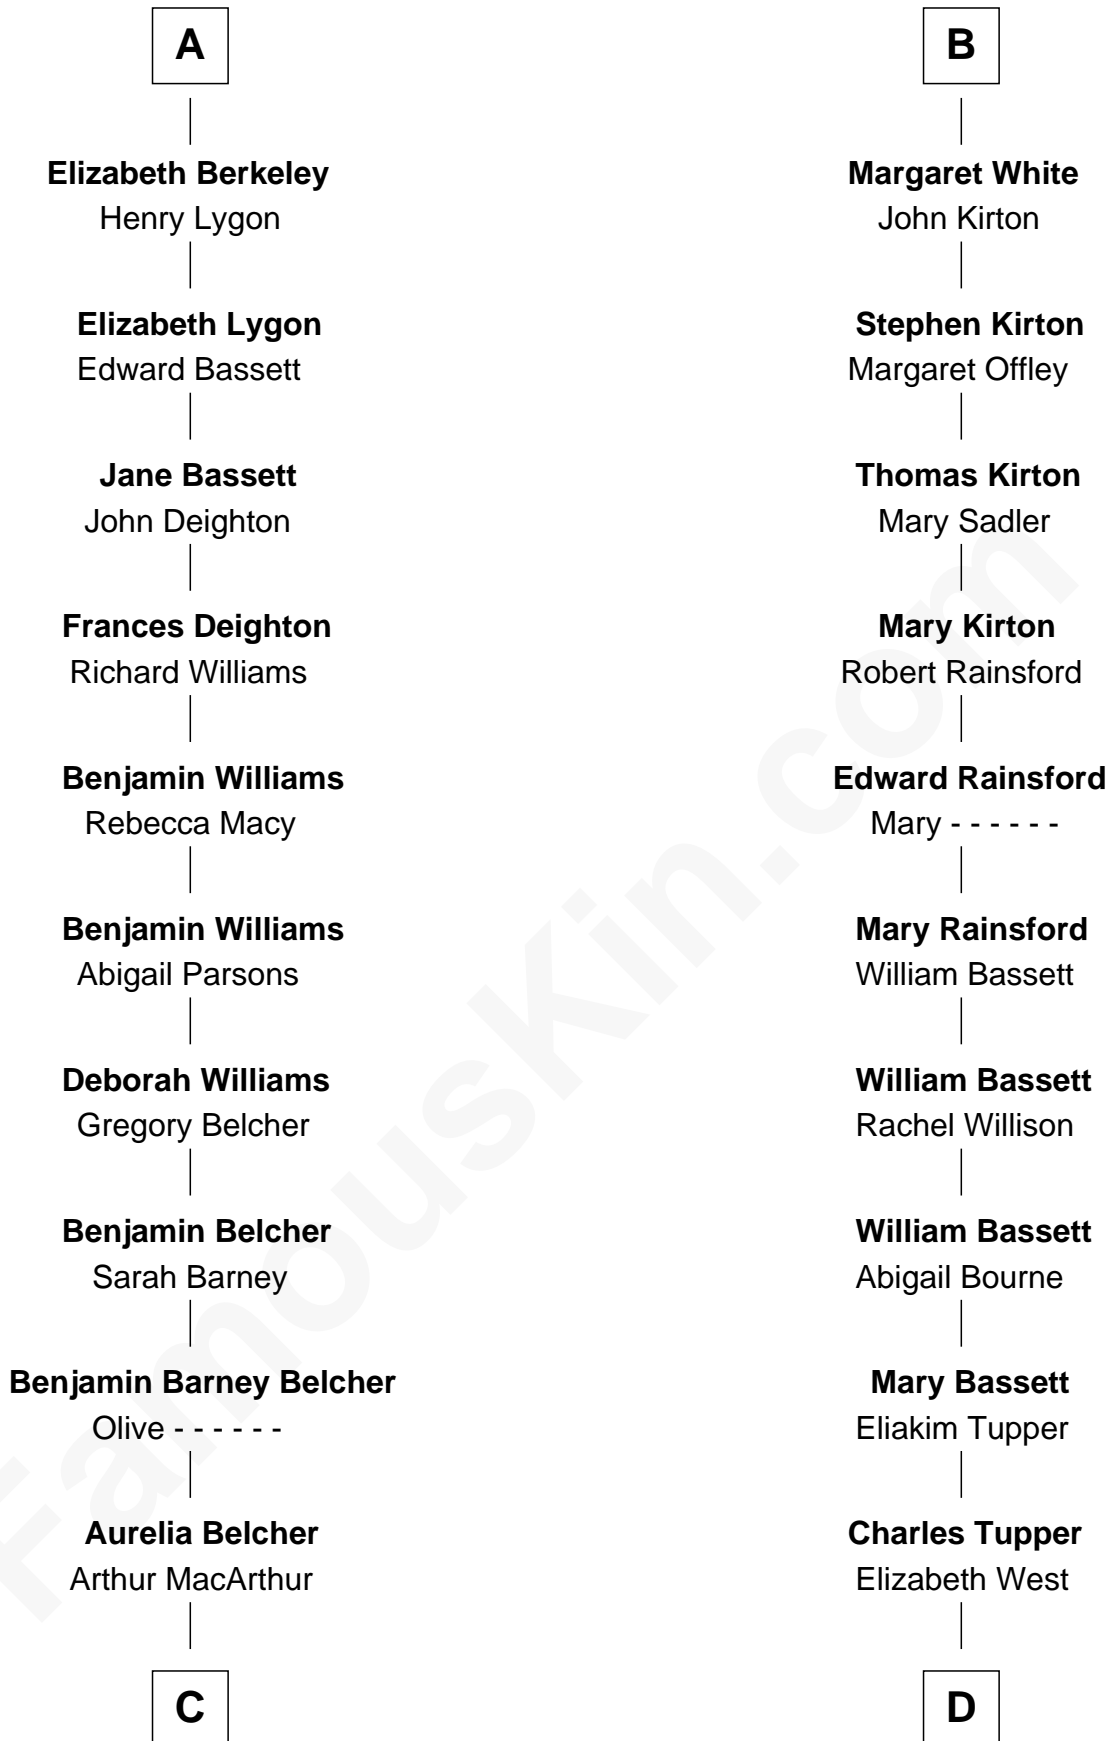

**FamousKin.com**  
**Relationship Chart of**  
**General Douglas MacArthur**

*U.S. Army - World War II*

18th cousin of

**Sir Charles Tupper**

*6th Prime Minister of Canada*

**Bartholomew de Badlesmere**

Margaret de Clare

**Elizabeth de Badlesmere**

Sir William de Bohun

**Elizabeth de Bohun**

Sir Richard Fitzalan

**Elizabeth Fitzalan**

Sir Thomas Mowbray

**Isabel Mowbray**

Sir James Berkeley

John de Vere

**Margaret de Vere**

Henry de Beaumont

**Sir John de Beaumont**

Katherine de Everingham

**Elizabeth Beaumont**

Sir William Botreaux

**Margaret Botreaux**

Sir Robert Hungerford

**Eleanor Hungerford**

Sir John White

**Robert White**

Margaret Gainsford

**B**

**C**

**Gen. Arthur MacArthur**