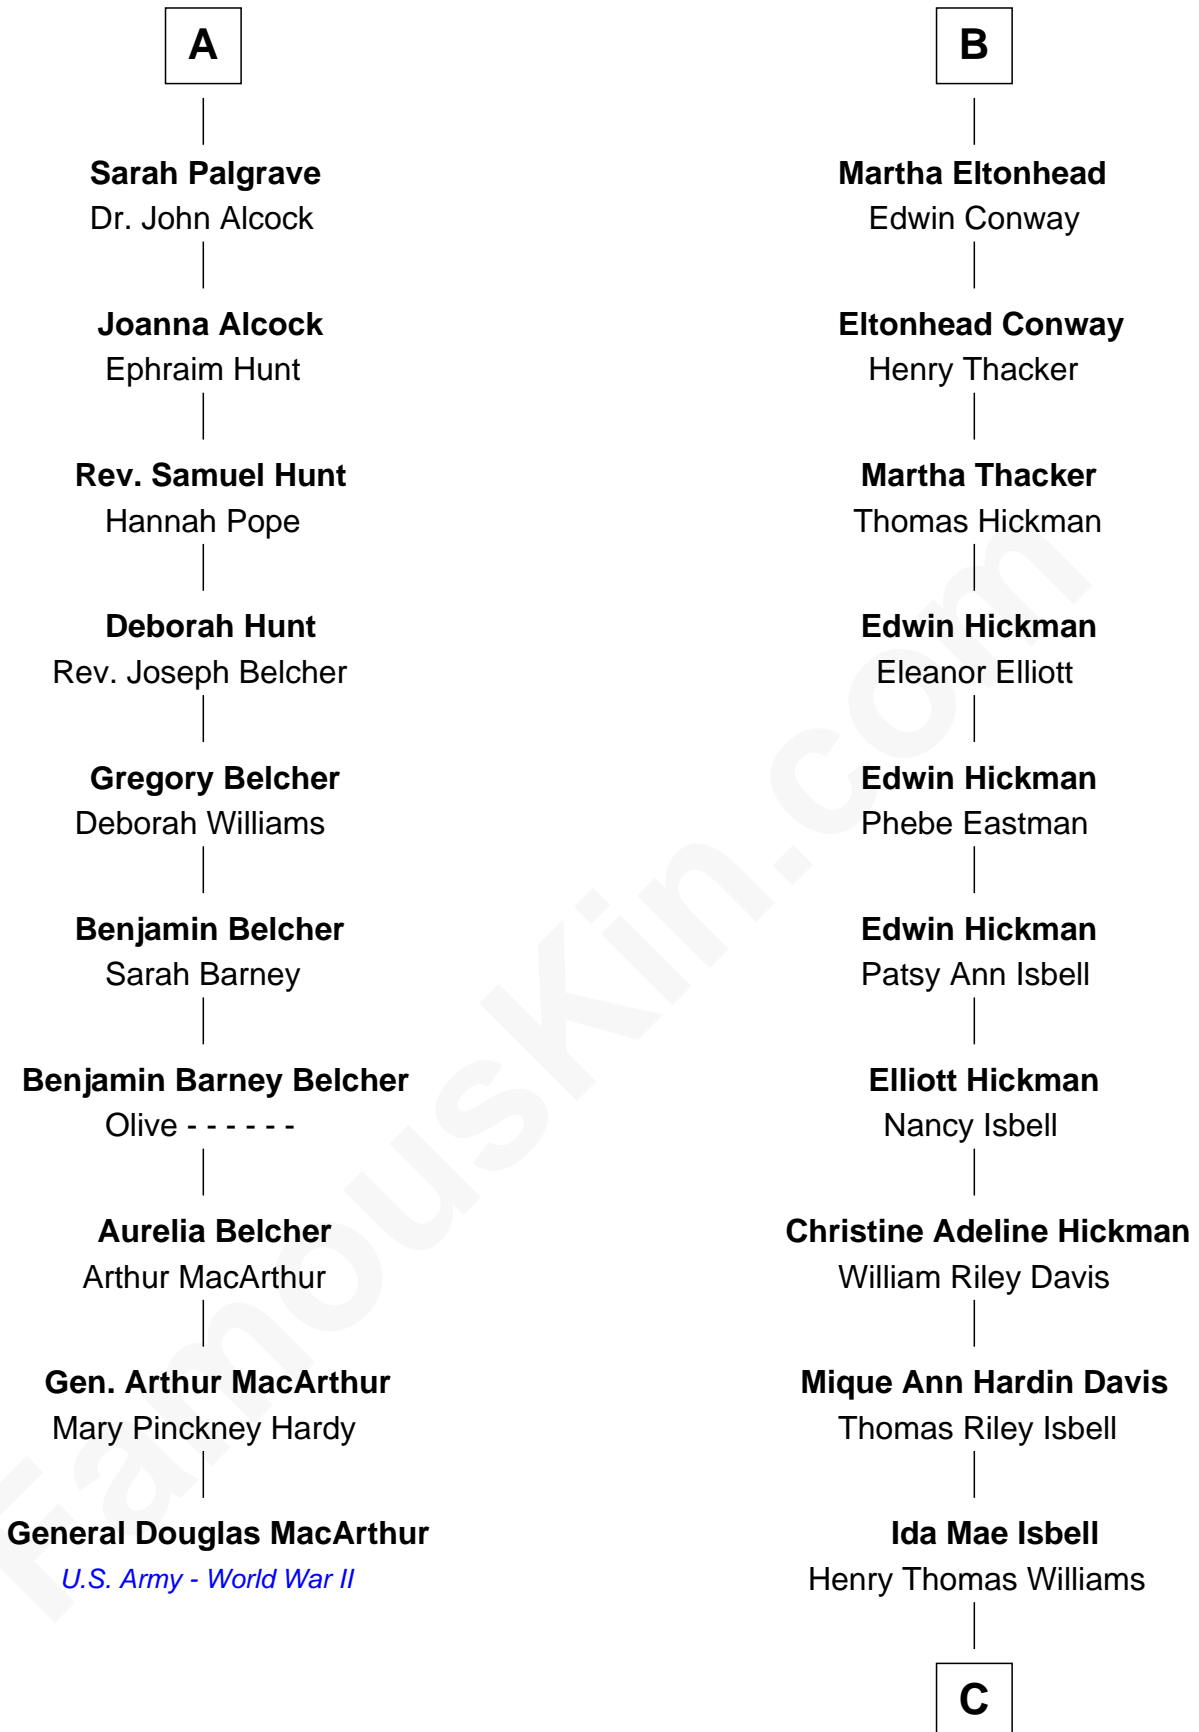

**FamousKin.com**  
**Relationship Chart of**  
**General Douglas MacArthur**  
*U.S. Army - World War II*

16th cousin 4 times removed of

**Brad Pitt**  
*Movie Actor*

**C**

**Etta Coleman Williams**

Emery A. Hillhouse

**Hal Knox Hillhouse**

Clara Mae Bell

**Jane Etta Hillhouse**

William Alvin Pitt

**Brad Pitt**

*Movie Actor*

FamousKin.com