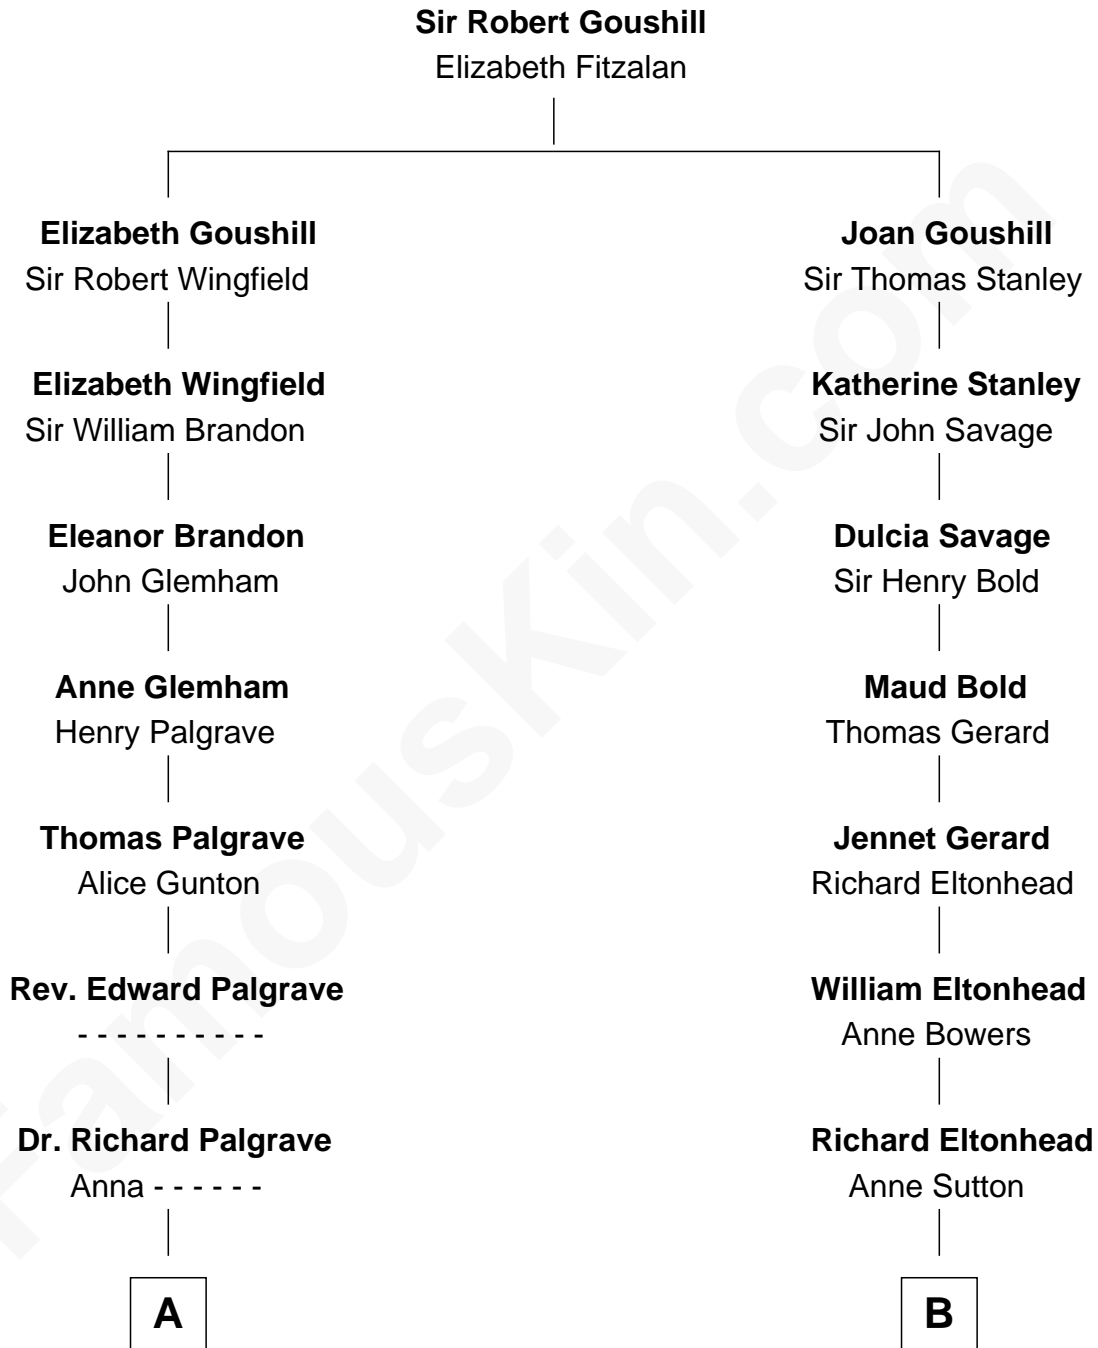

**FamousKin.com**  
**Relationship Chart of**  
**General Douglas MacArthur**  
*U.S. Army - World War II*

16th cousin 4 times removed of

**Brad Pitt**  
*Movie Actor*

**C**

**Etta Coleman Williams**

Emery A. Hillhouse

**Hal Knox Hillhouse**

Clara Mae Bell

**Jane Etta Hillhouse**

William Alvin Pitt

**Brad Pitt**

*Movie Actor*

FamousKin.com