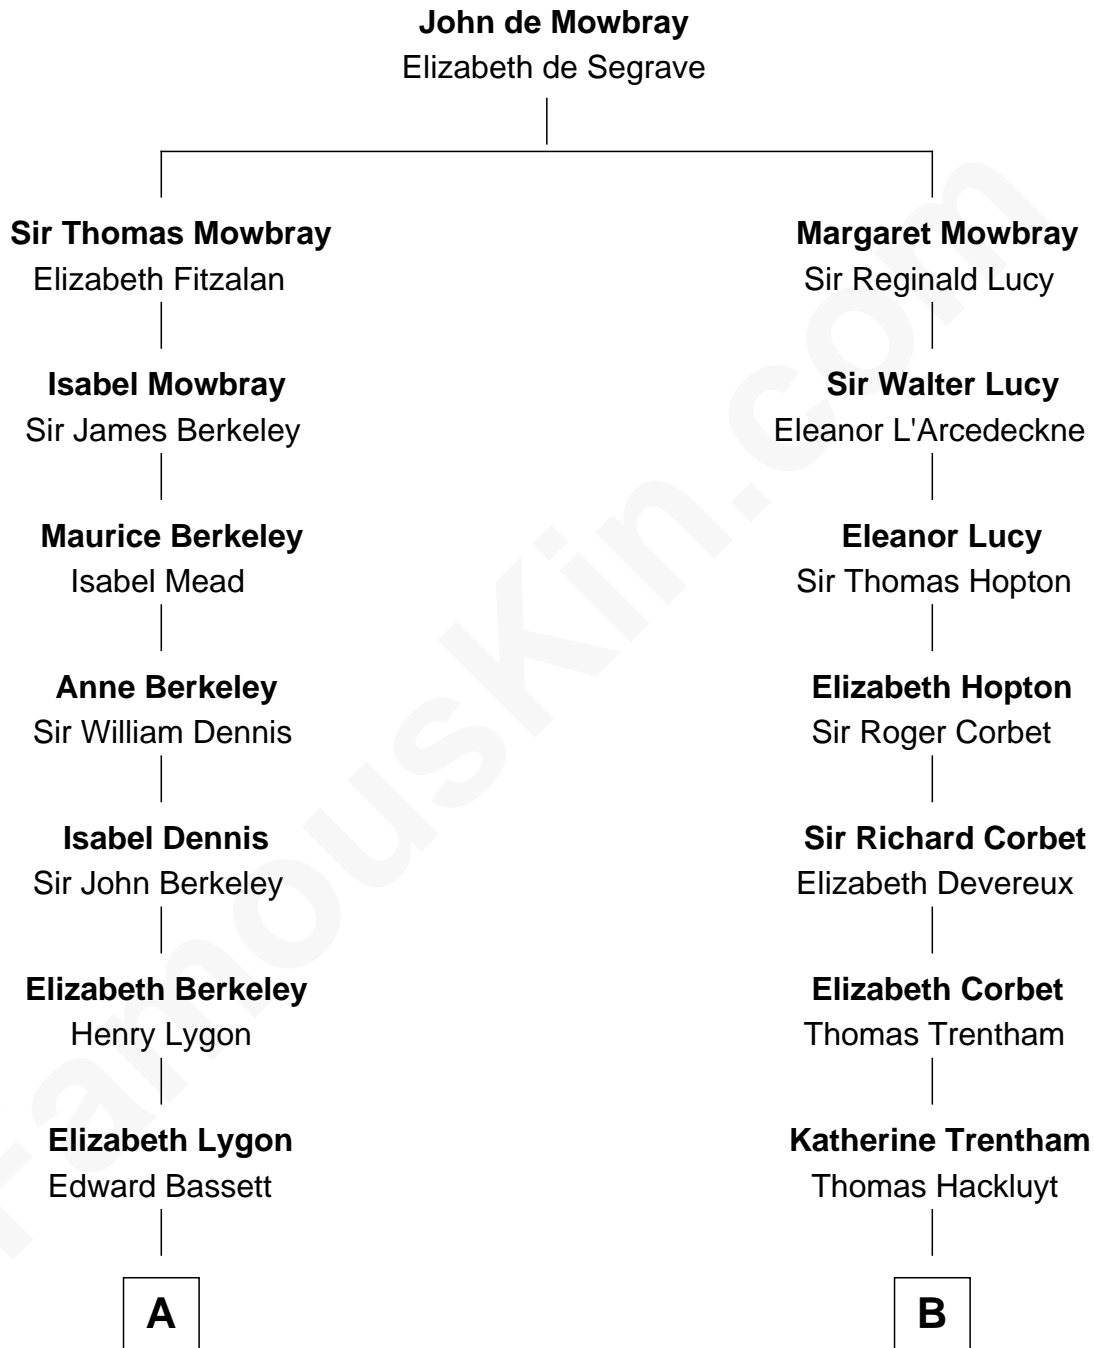

FamousKin.com
Relationship Chart of
General Douglas MacArthur
U.S. Army - World War II

16th cousin 4 times removed of

Christopher Reeve
Movie Actor

C

Augustus Henry Reeve
Margaretta Willis Baldwin

Richard Henry Reeve
Anne Conrad D'Olier

Franklin D'Olier Reeve
Barbara Pitney Lamb

Christopher Reeve
Movie Actor

FamousKin.com