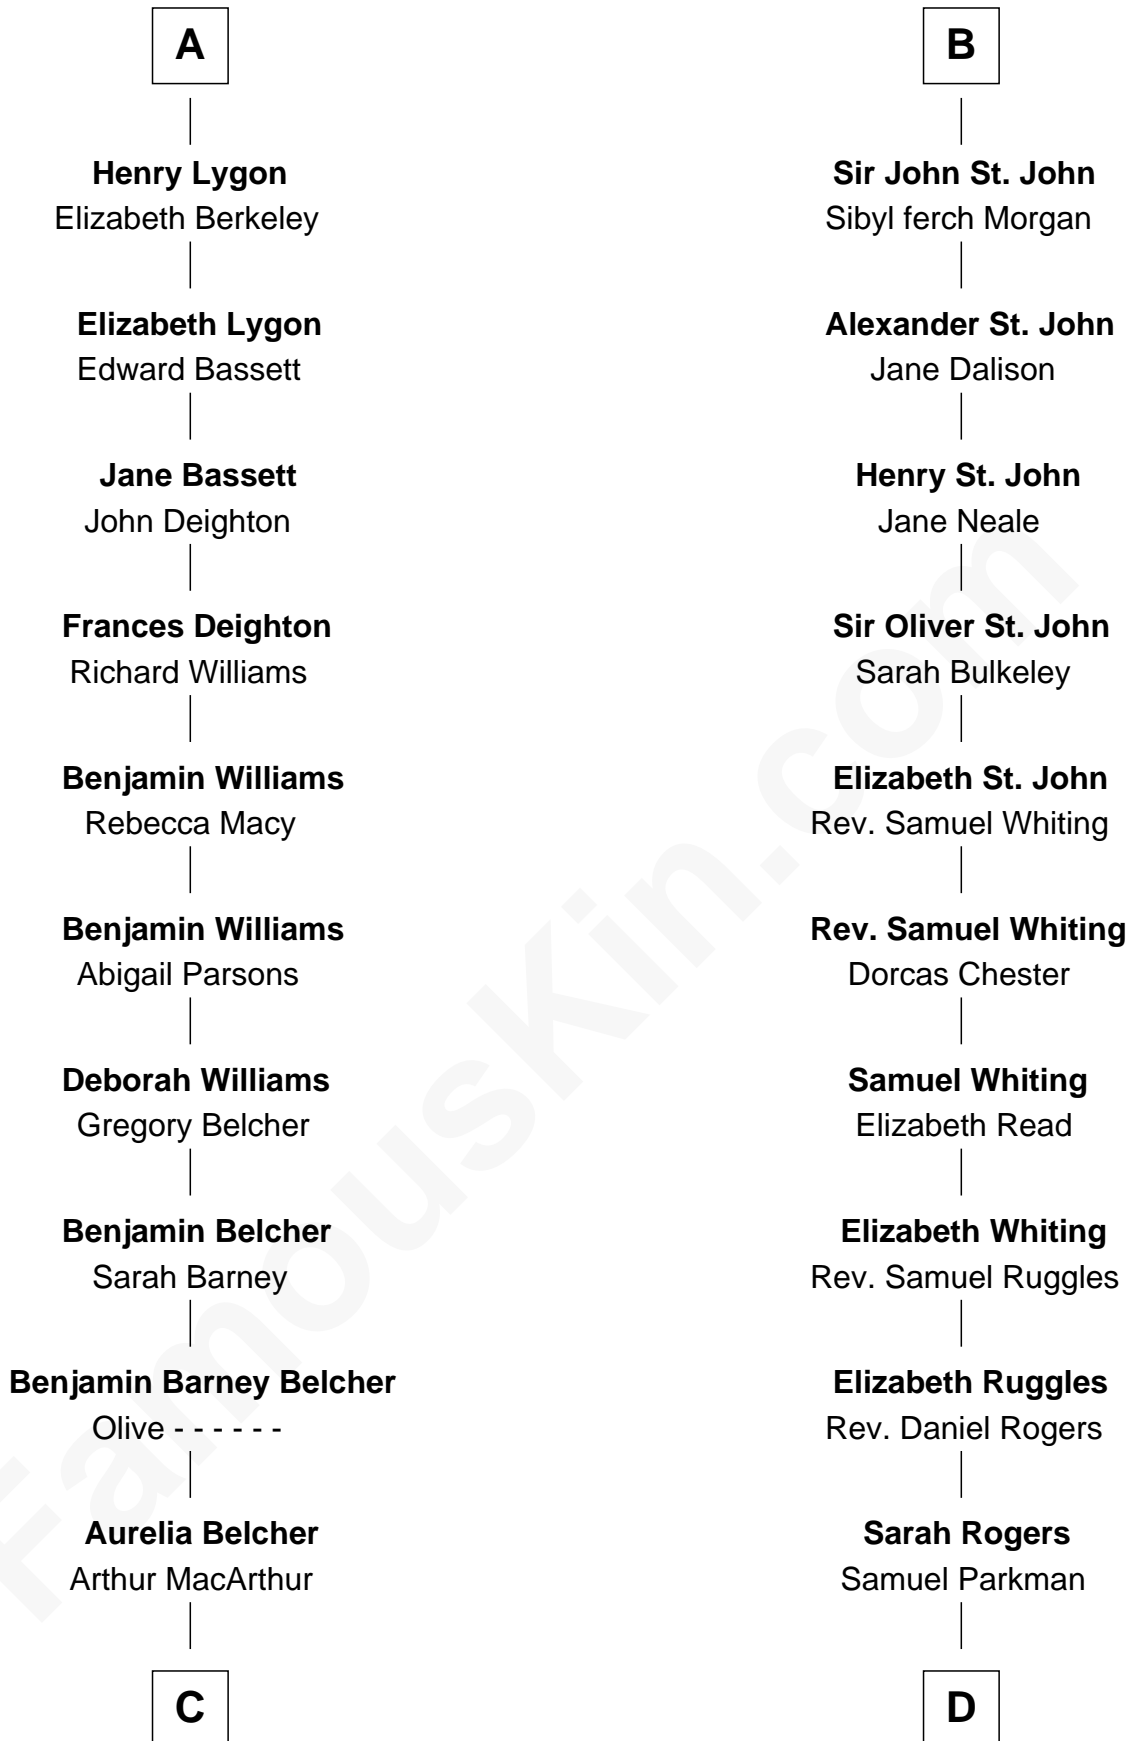

FamousKin.com
Relationship Chart of
General Douglas MacArthur

U.S. Army - World War II

18th cousin 1 time removed of

Colonel Robert Gould Shaw

U.S. Civil War leader of film "Glory" fame

Sir Walter de Beauchamp

Alice de Tony

C

Gen. Arthur MacArthur

Mary Pinckney Hardy

General Douglas MacArthur

U.S. Army - World War II

D

Elizabeth Willard Parkman

Robert Gould Shaw

Francis George Shaw

Sarah Blake Sturgis

Colonel Robert Gould Shaw

Main character in film "Glory"

FamousKin.com