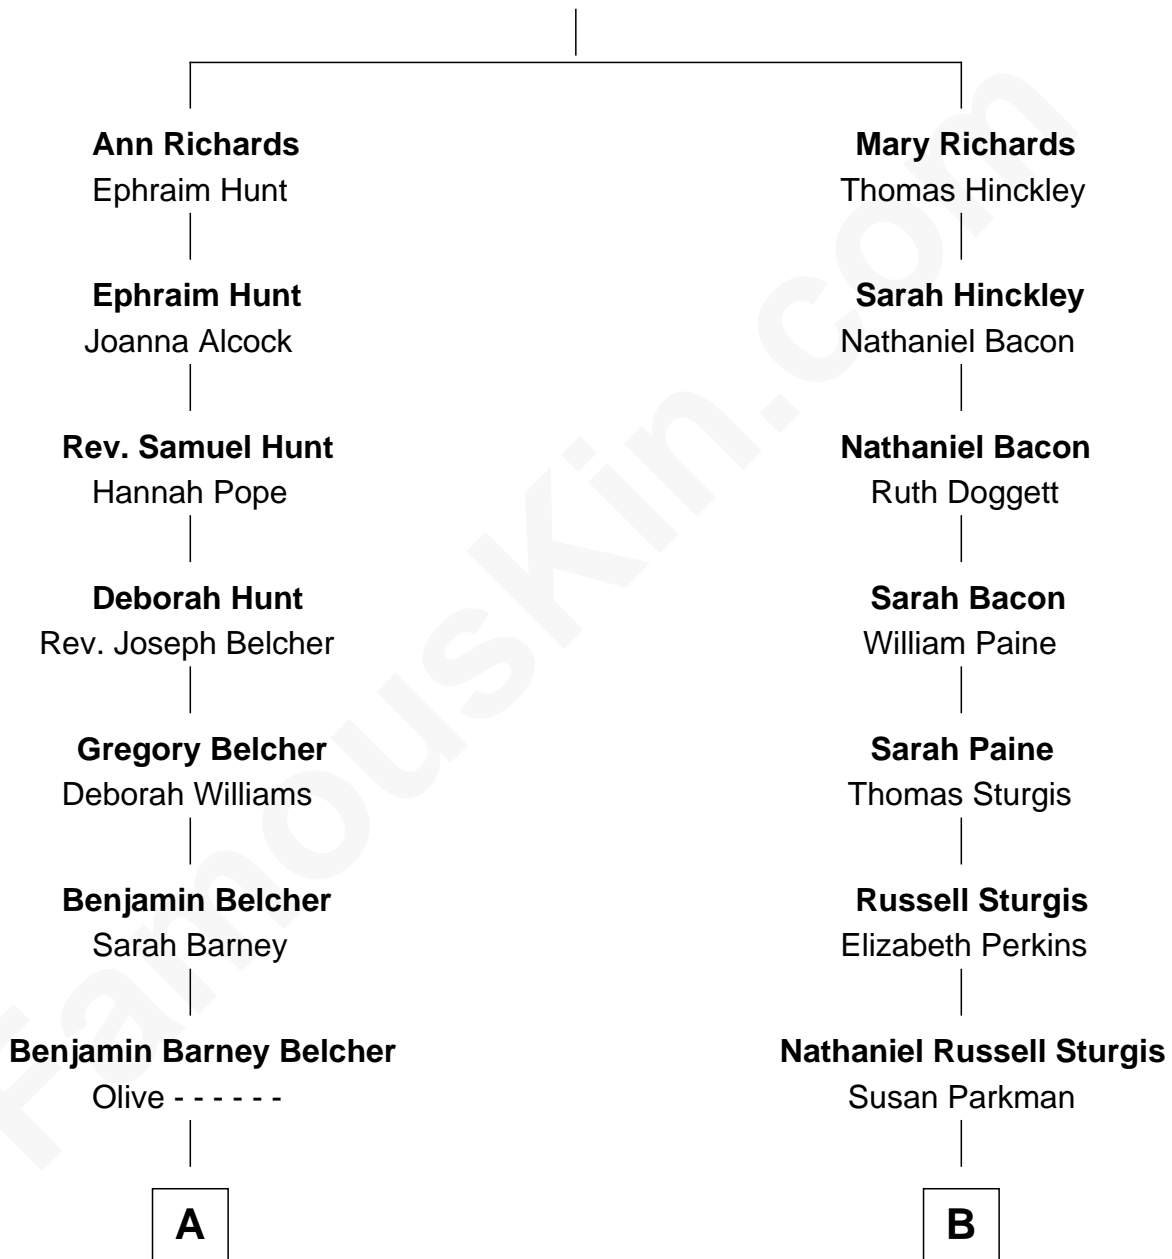

FamousKin.com

Relationship Chart of General Douglas MacArthur

U.S. Army - World War II

8th cousin 1 time removed of

Colonel Robert Gould Shaw

U.S. Civil War leader of film "Glory" fame

Thomas Richards

Welthian - - - - -

A

Aurelia Belcher
Arthur MacArthur

Gen. Arthur MacArthur
Mary Pinckney Hardy

General Douglas MacArthur
U.S. Army - World War II

B

Sarah Blake Sturgis
Francis George Shaw

Colonel Robert Gould Shaw
Main character in film "Glory"