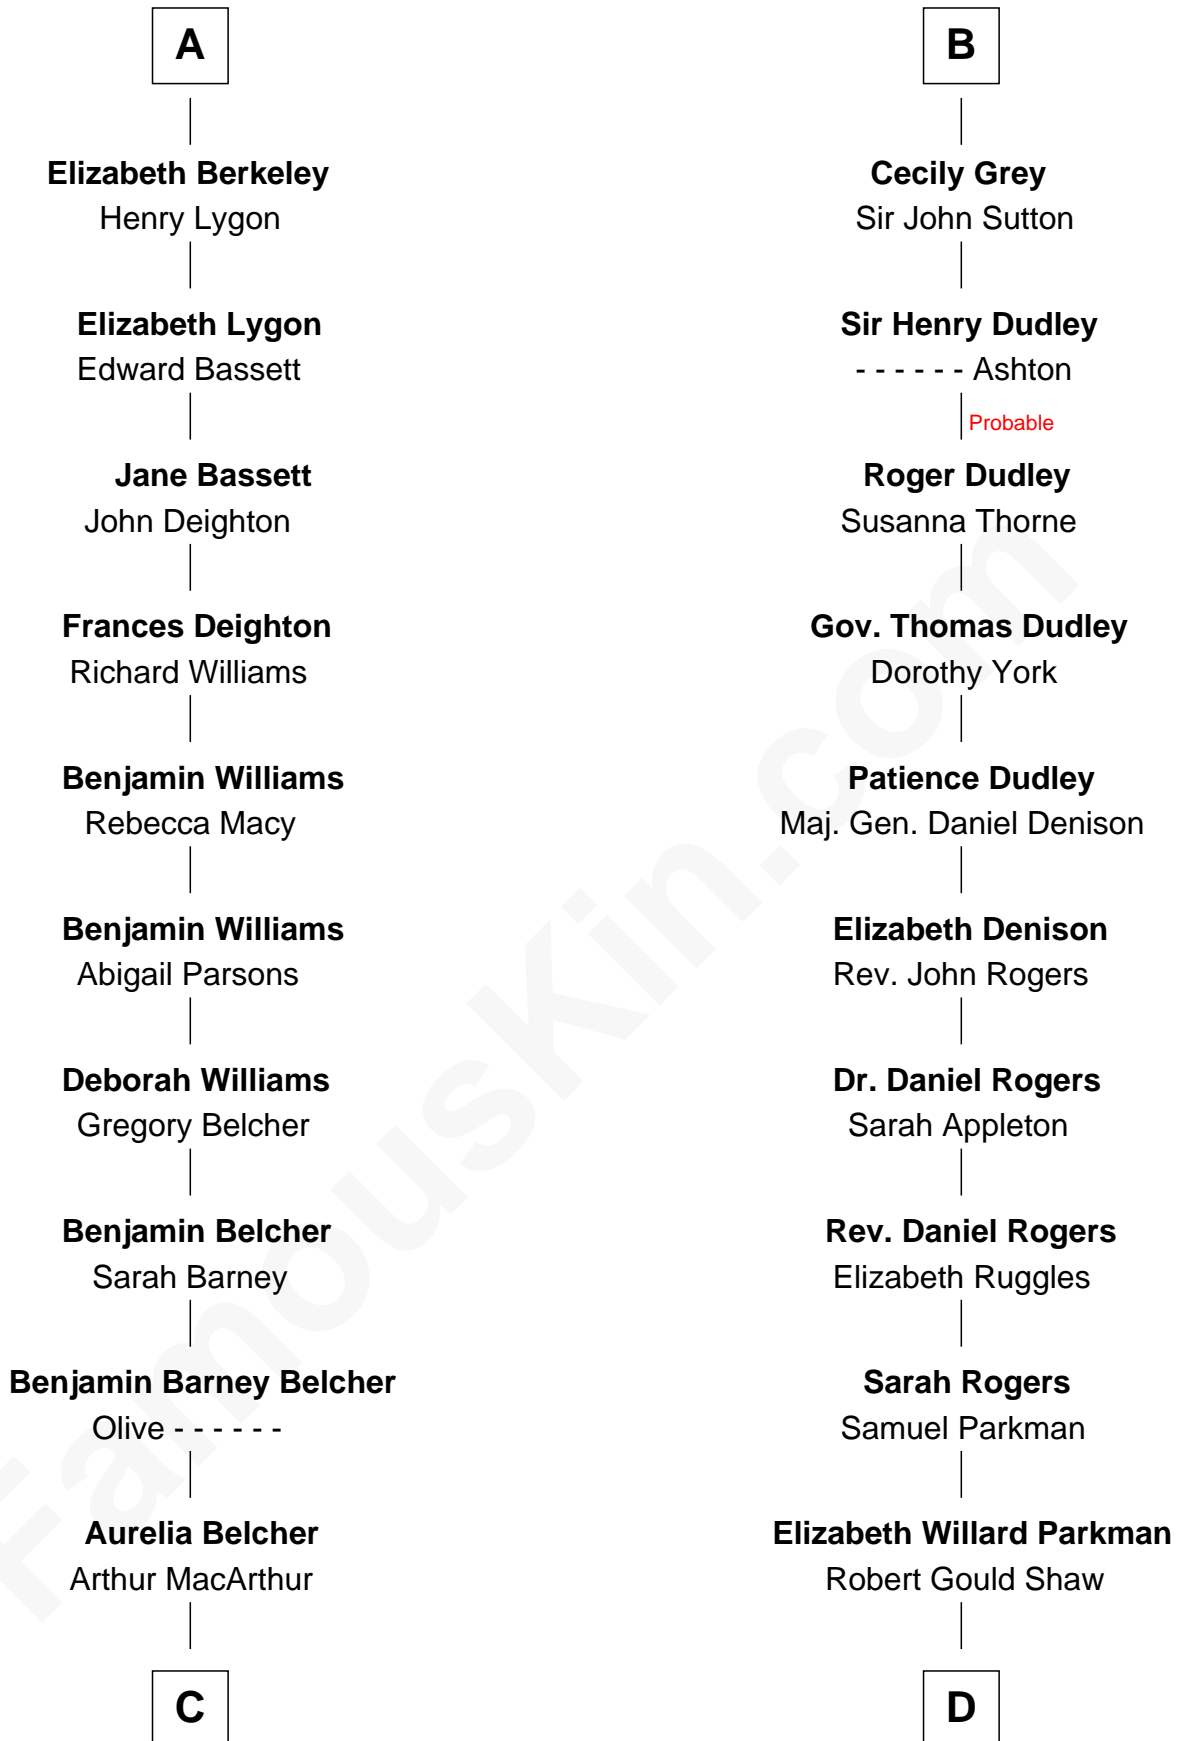

FamousKin.com

Relationship Chart of General Douglas MacArthur

U.S. Army - World War II

18th cousin of

Colonel Robert Gould Shaw

U.S. Civil War leader of film "Glory" fame

Bartholomew de Badlesmere

Margaret de Clare

Sir William de Ros

Thomas de Ros

Beatrice de Stafford

Margaret de Ros

Sir Reynold Grey

Margaret Grey

Sir William Bonville

William Bonville

Elizabeth Harington

William Bonville

Katherine Neville

Cecily Bonville

Thomas Grey

B

C

Gen. Arthur MacArthur

Mary Pinckney Hardy

General Douglas MacArthur

U.S. Army - World War II

D

Francis George Shaw

Sarah Blake Sturgis

Colonel Robert Gould Shaw

Main character in film "Glory"