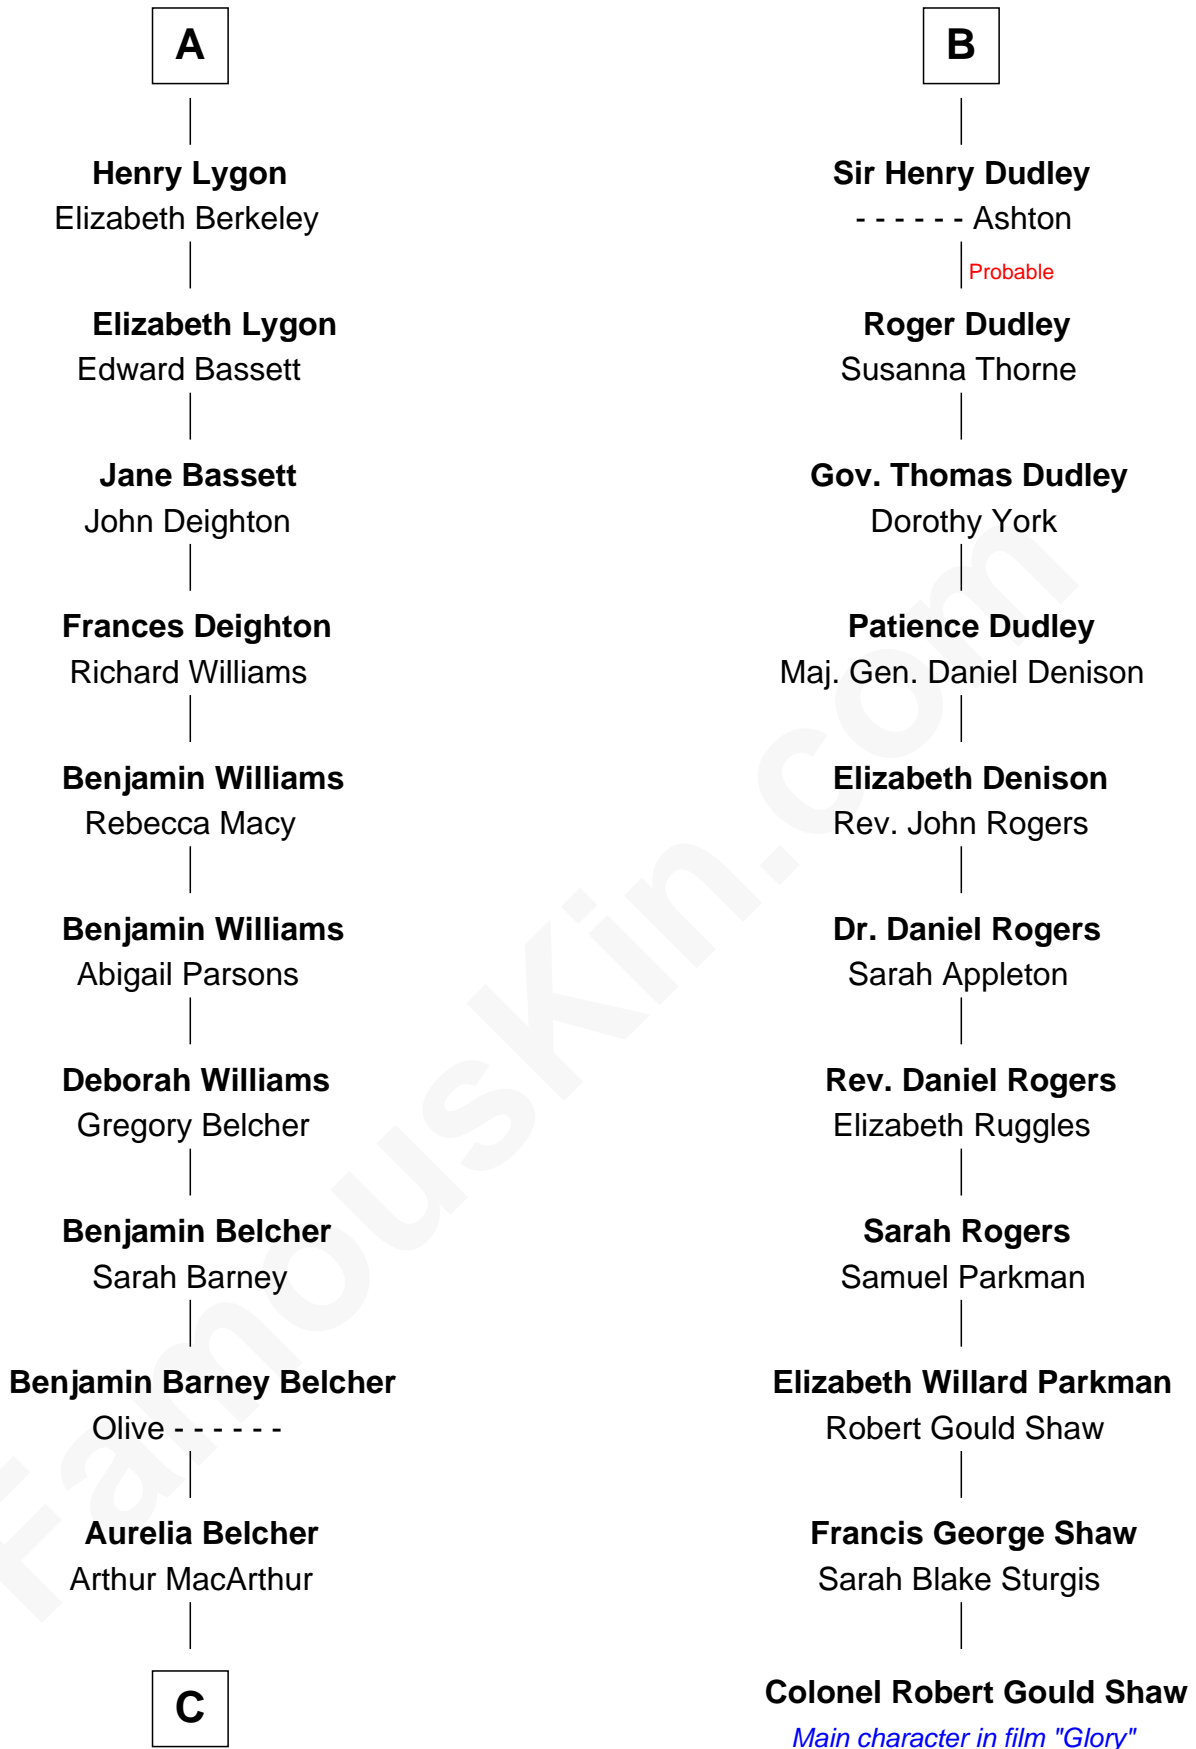

FamousKin.com
Relationship Chart of
General Douglas MacArthur

U.S. Army - World War II

17th cousin 1 time removed of

Colonel Robert Gould Shaw

U.S. Civil War leader of film "Glory" fame

C

Gen. Arthur MacArthur
Mary Pinckney Hardy

General Douglas MacArthur
U.S. Army - World War II

FamousKin.com